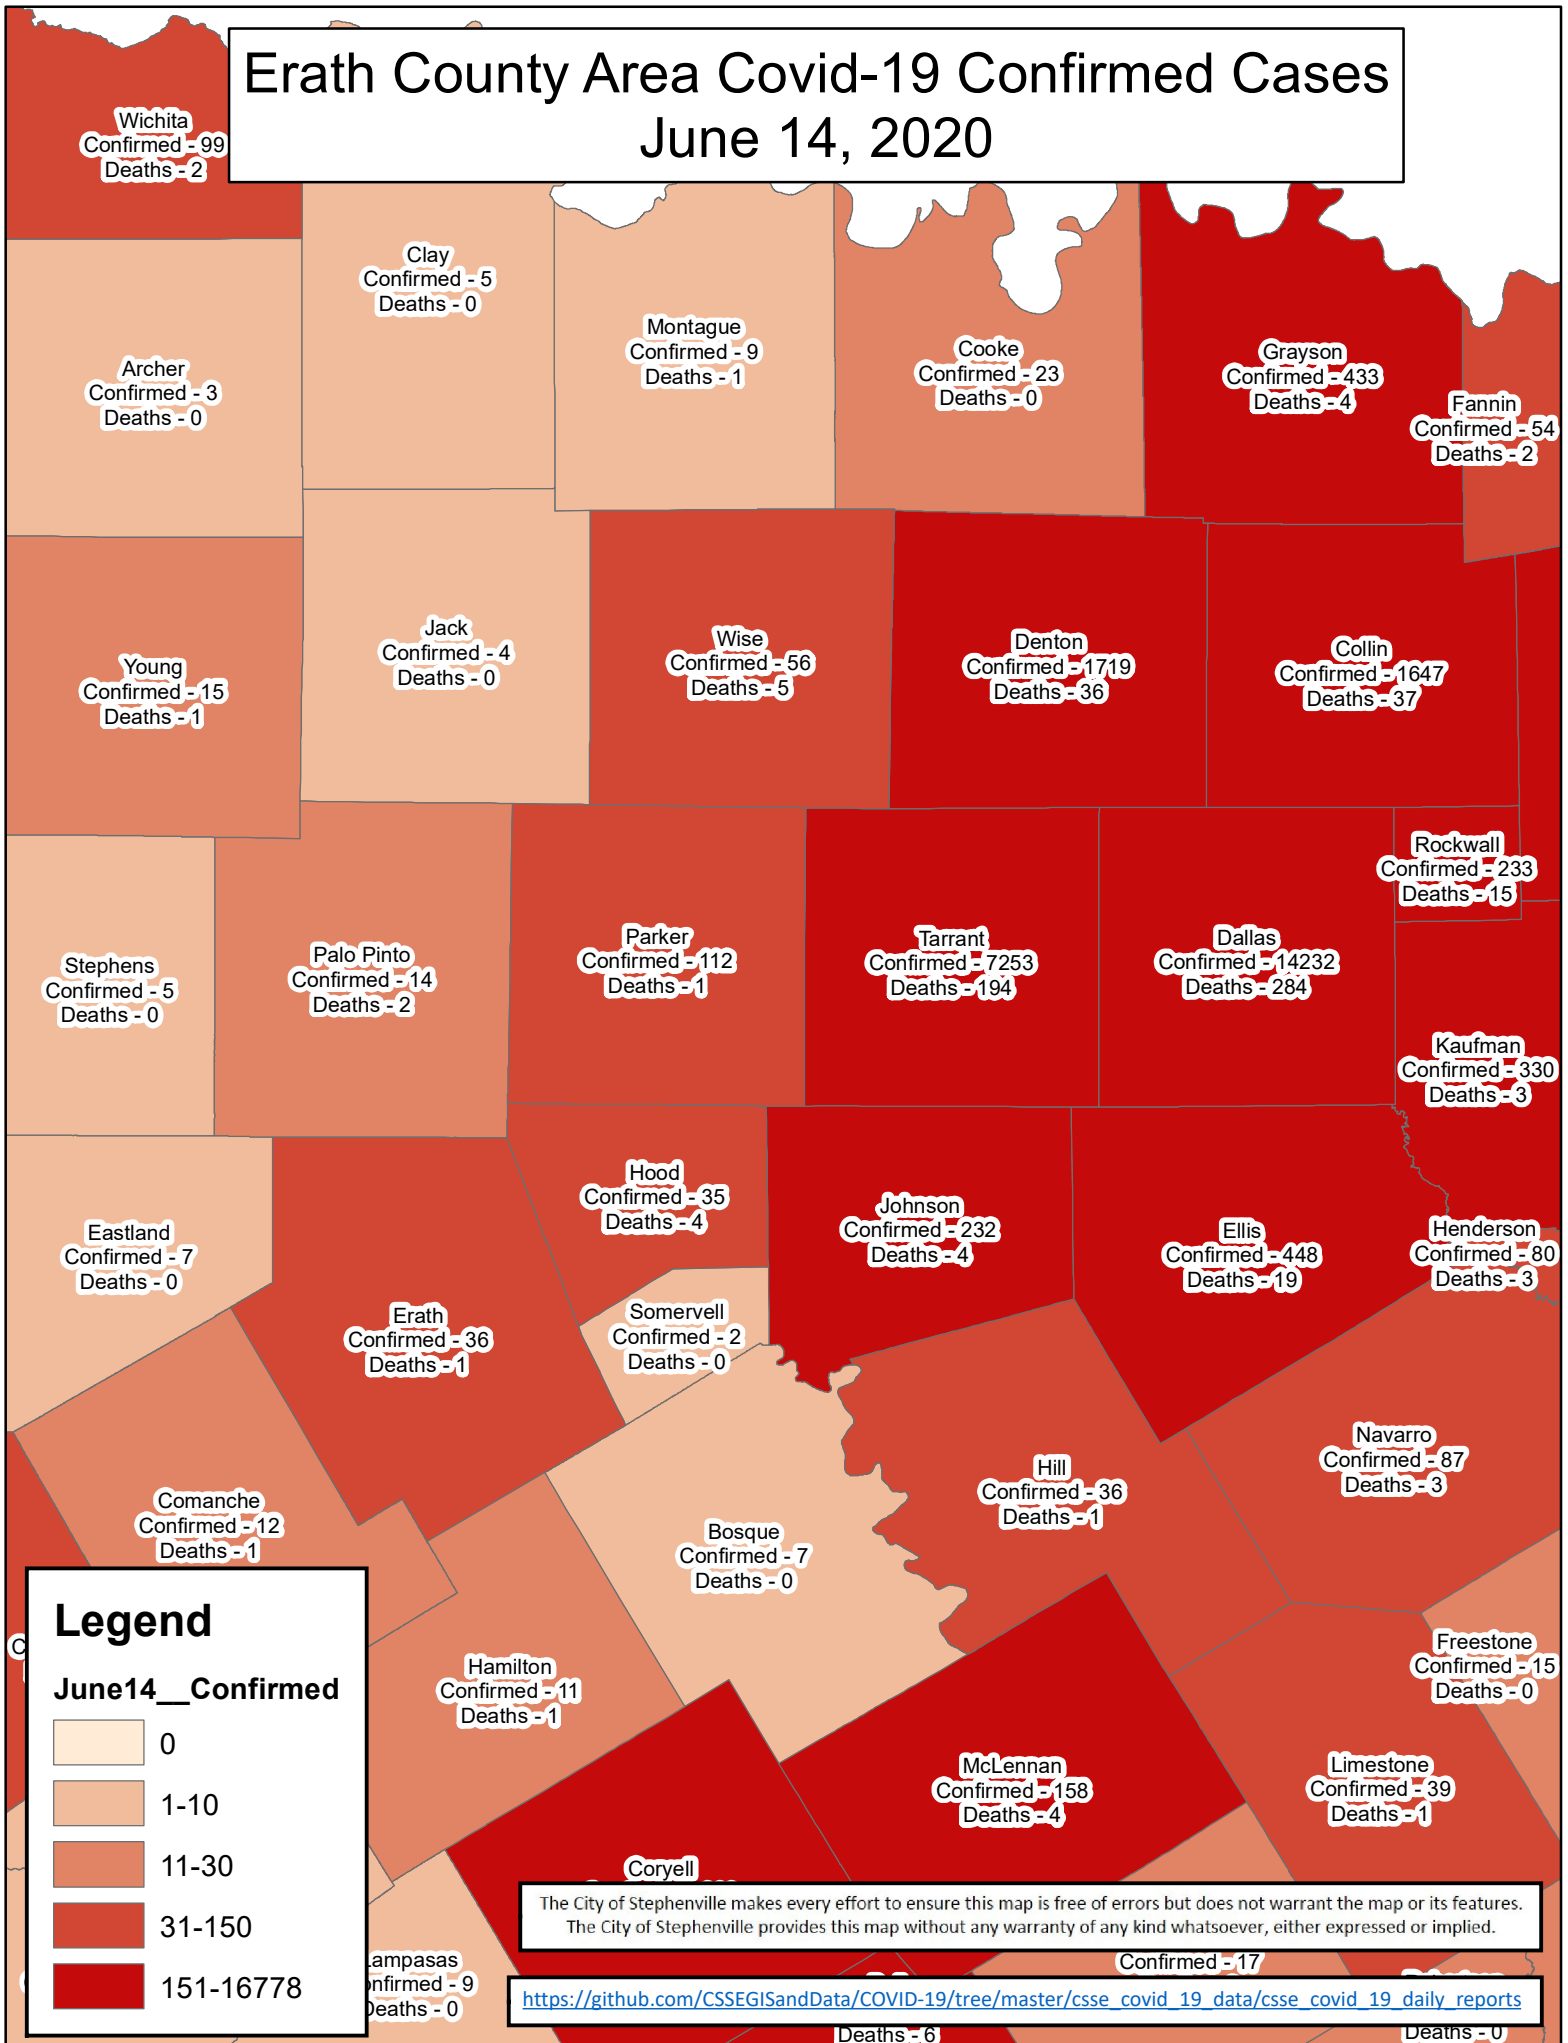

Erath County Area Covid-19 Confirmed Cases June 14, 2020

Legend

June14__Confirmed

- 0
- 1-10
- 11-30
- 31-150
- 151-16778

The City of Stephenville makes every effort to ensure this map is free of errors but does not warrant the map or its features. The City of Stephenville provides this map without any warranty of any kind whatsoever, either expressed or implied.

https://github.com/CSSEGISandData/COVID-19/tree/master/csse_covid_19_data/csse_covid_19_daily_reports