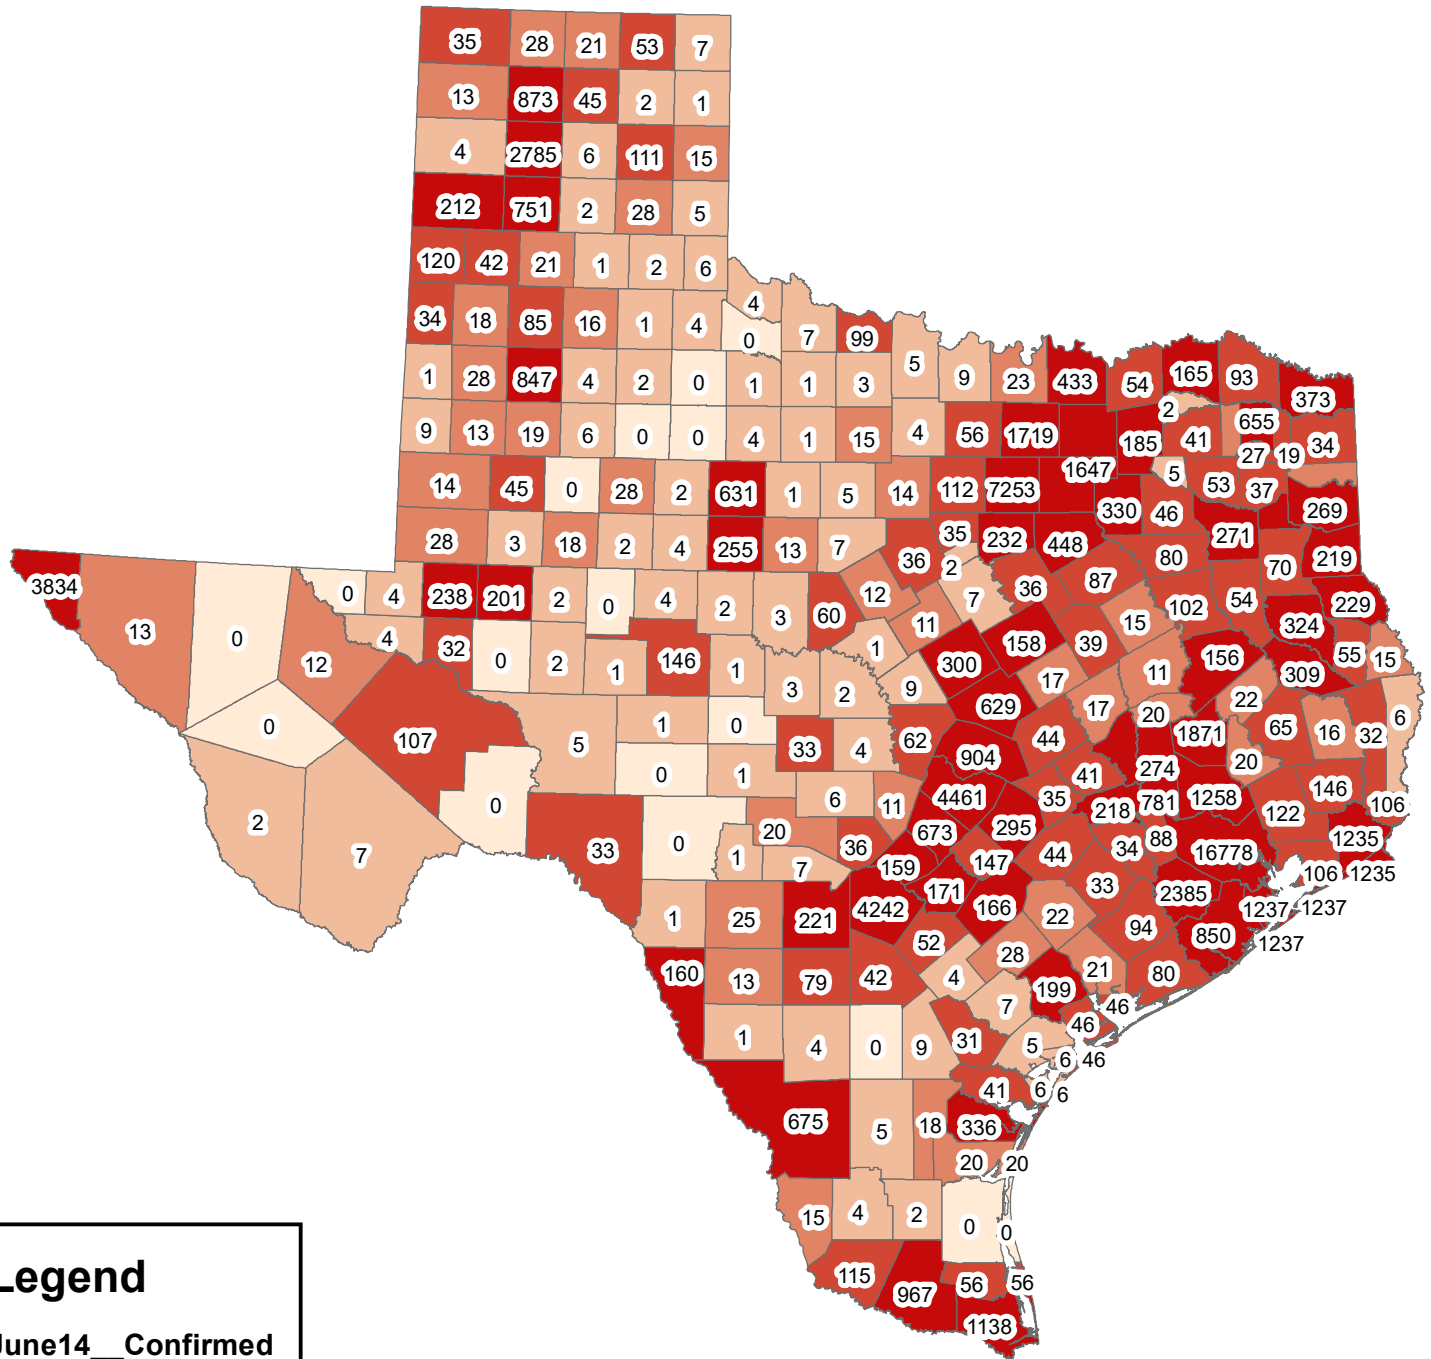

# Texas Covid-19 Confirmed Cases June 14, 2020

**Legend**

June14\_\_Confirmed

- 0
- 1-10
- 11-30
- 31-150
- 151-16778

The City of Stephenville makes every effort to ensure this map is free of errors but does not warrant the map or its features. The City of Stephenville provides this map without any warranty of any kind whatsoever, either expressed or implied.

[https://github.com/CSSEGISandData/COVID-19/tree/master/csse\\_covid\\_19\\_data/csse\\_covid\\_19\\_daily\\_reports](https://github.com/CSSEGISandData/COVID-19/tree/master/csse_covid_19_data/csse_covid_19_daily_reports)