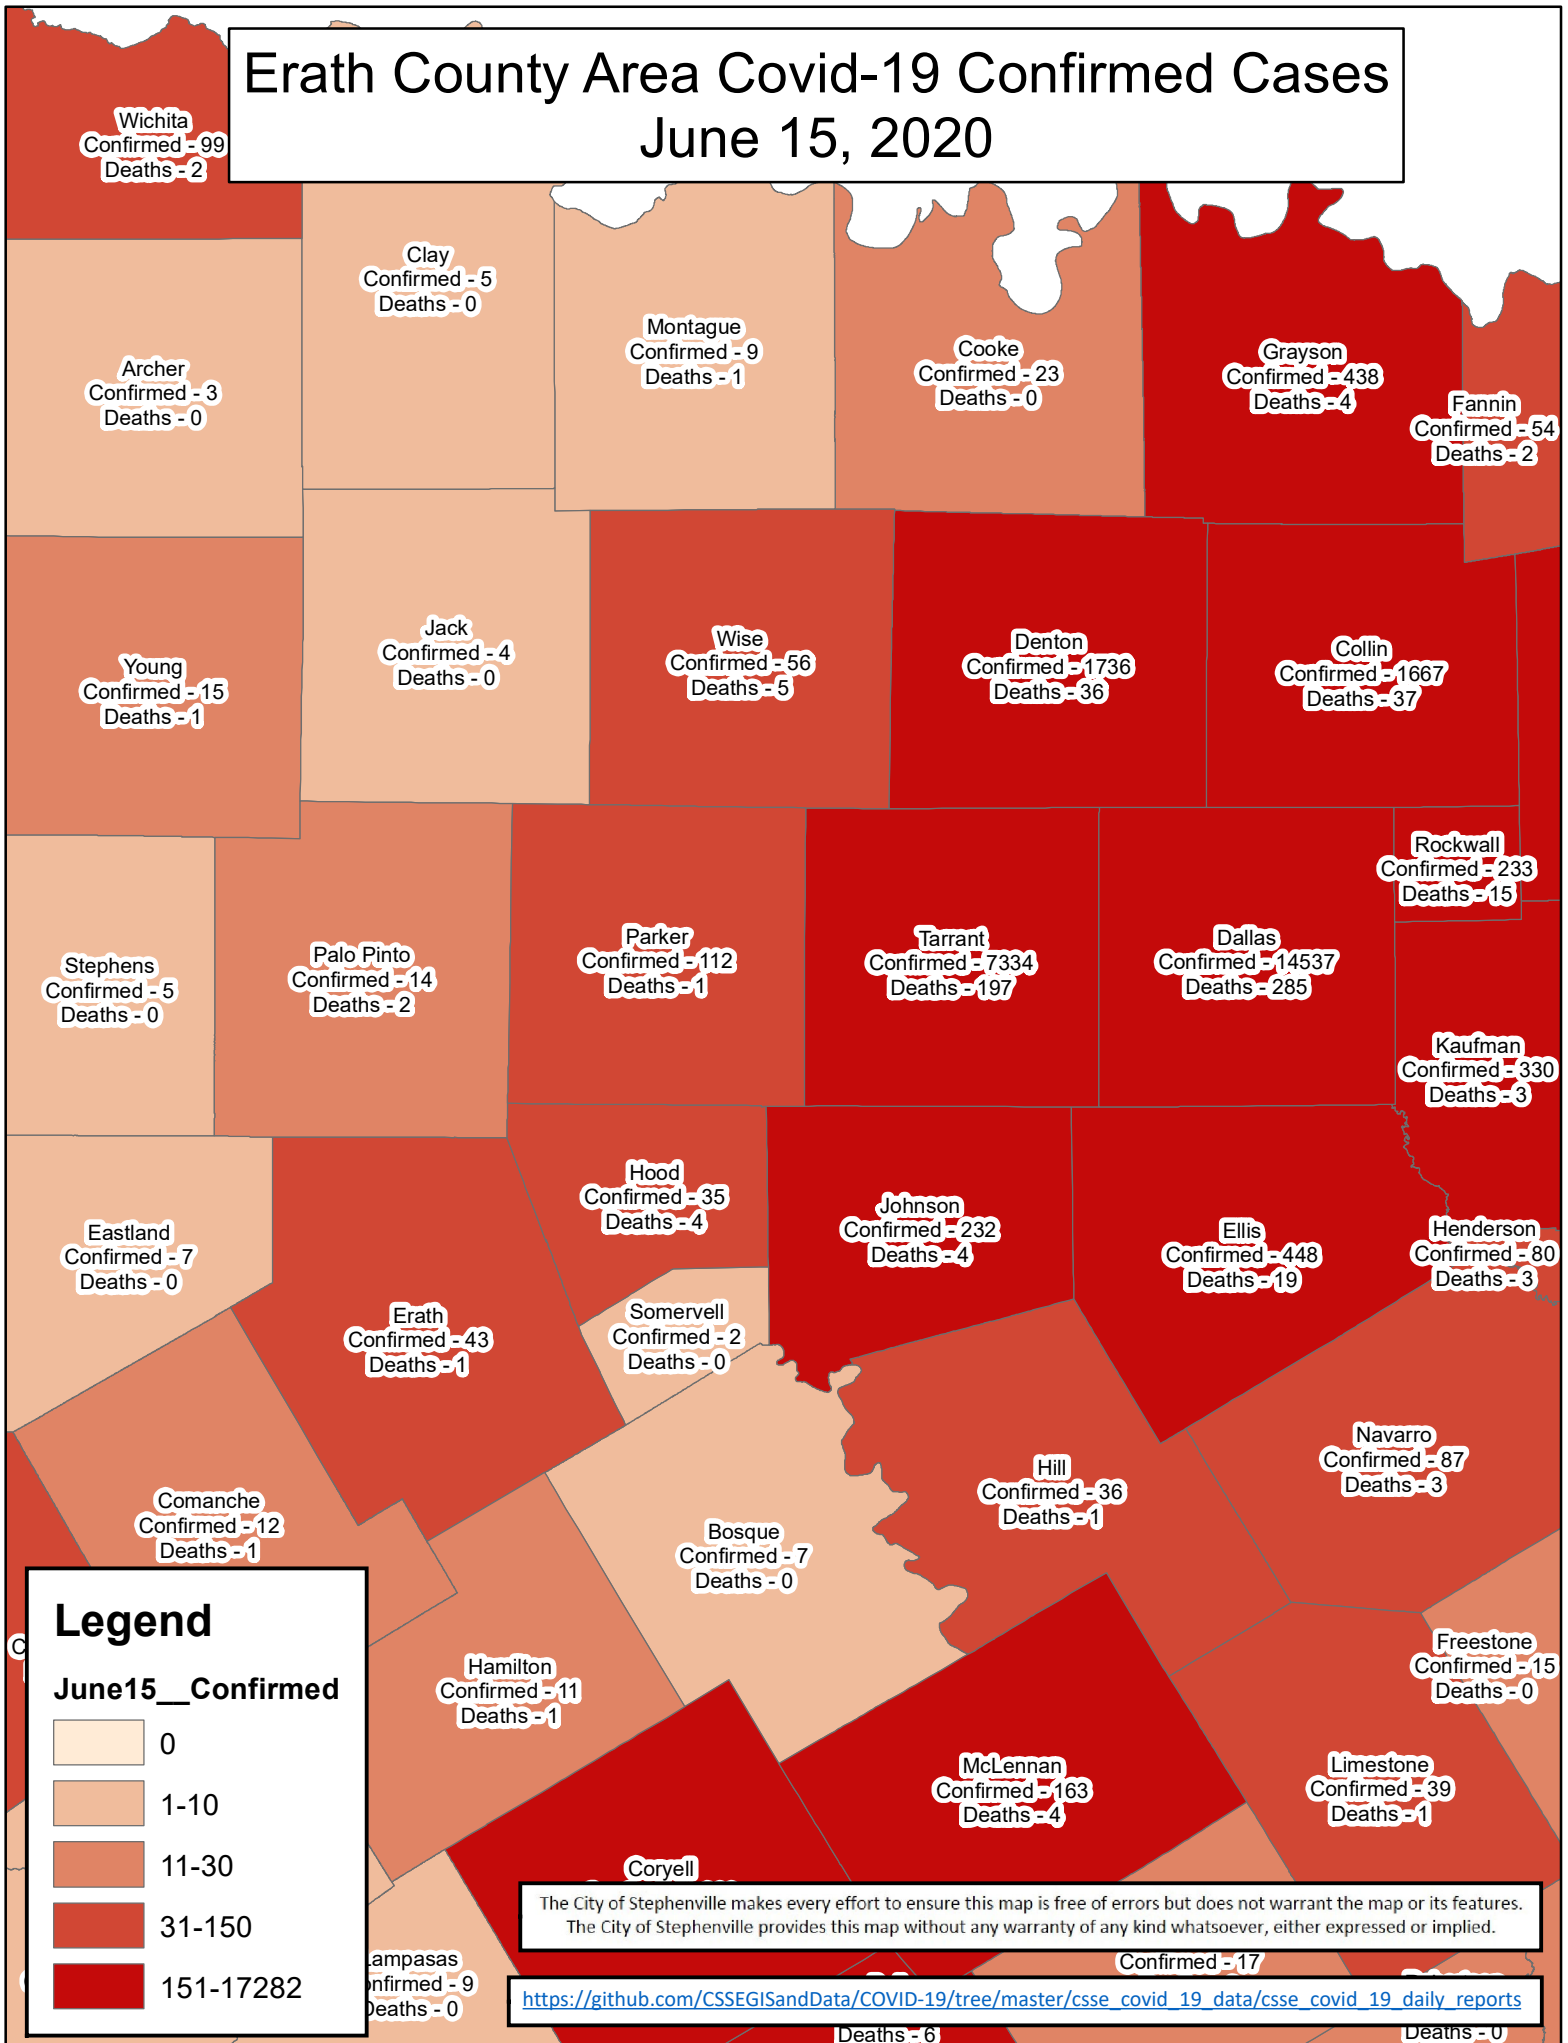

Erath County Area Covid-19 Confirmed Cases June 15, 2020

Legend

June15__Confirmed

- 0
- 1-10
- 11-30
- 31-150
- 151-17282

The City of Stephenville makes every effort to ensure this map is free of errors but does not warrant the map or its features. The City of Stephenville provides this map without any warranty of any kind whatsoever, either expressed or implied.

https://github.com/CSSEGISandData/COVID-19/tree/master/csse_covid_19_data/csse_covid_19_daily_reports