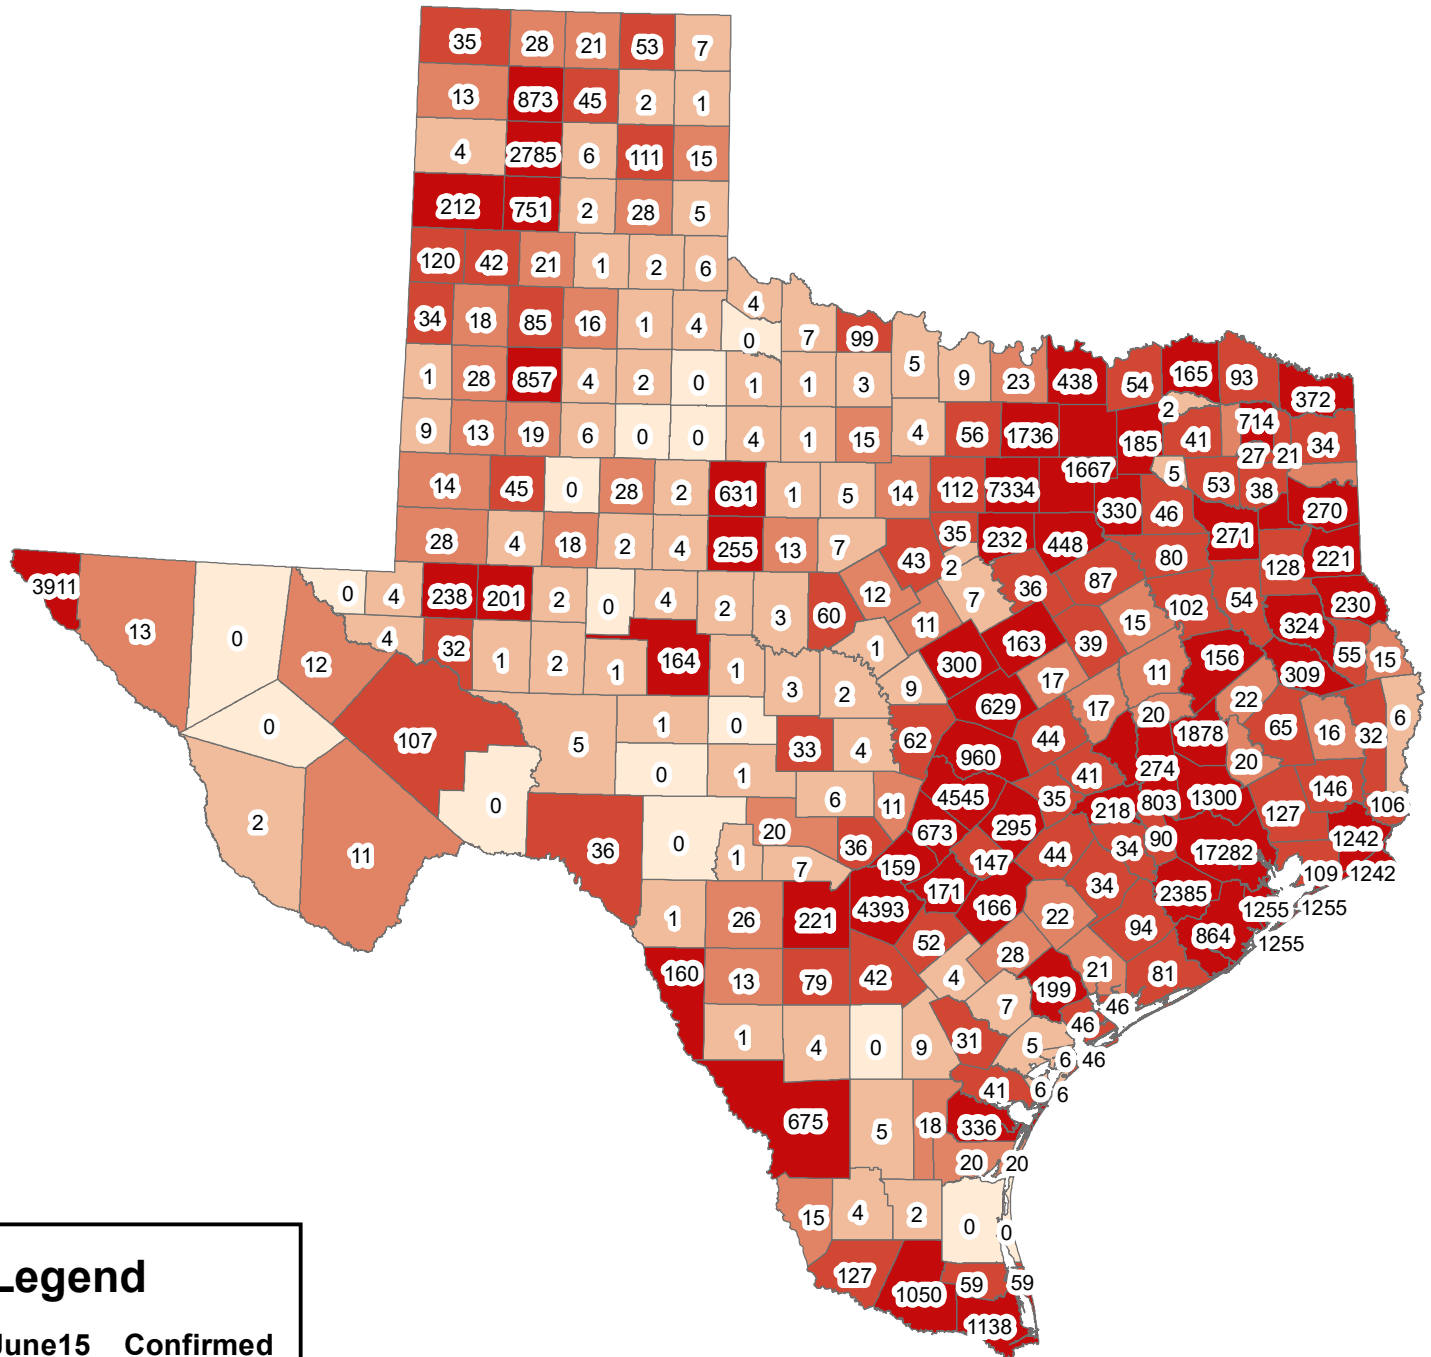

Texas Covid-19 Confirmed Cases June 15, 2020

Legend

June15__Confirmed

- 0
- 1-10
- 11-30
- 31-150
- 151-17282

The City of Stephenville makes every effort to ensure this map is free of errors but does not warrant the map or its features. The City of Stephenville provides this map without any warranty of any kind whatsoever, either expressed or implied.

https://github.com/CSSEGISandData/COVID-19/tree/master/csse_covid_19_data/csse_covid_19_daily_reports