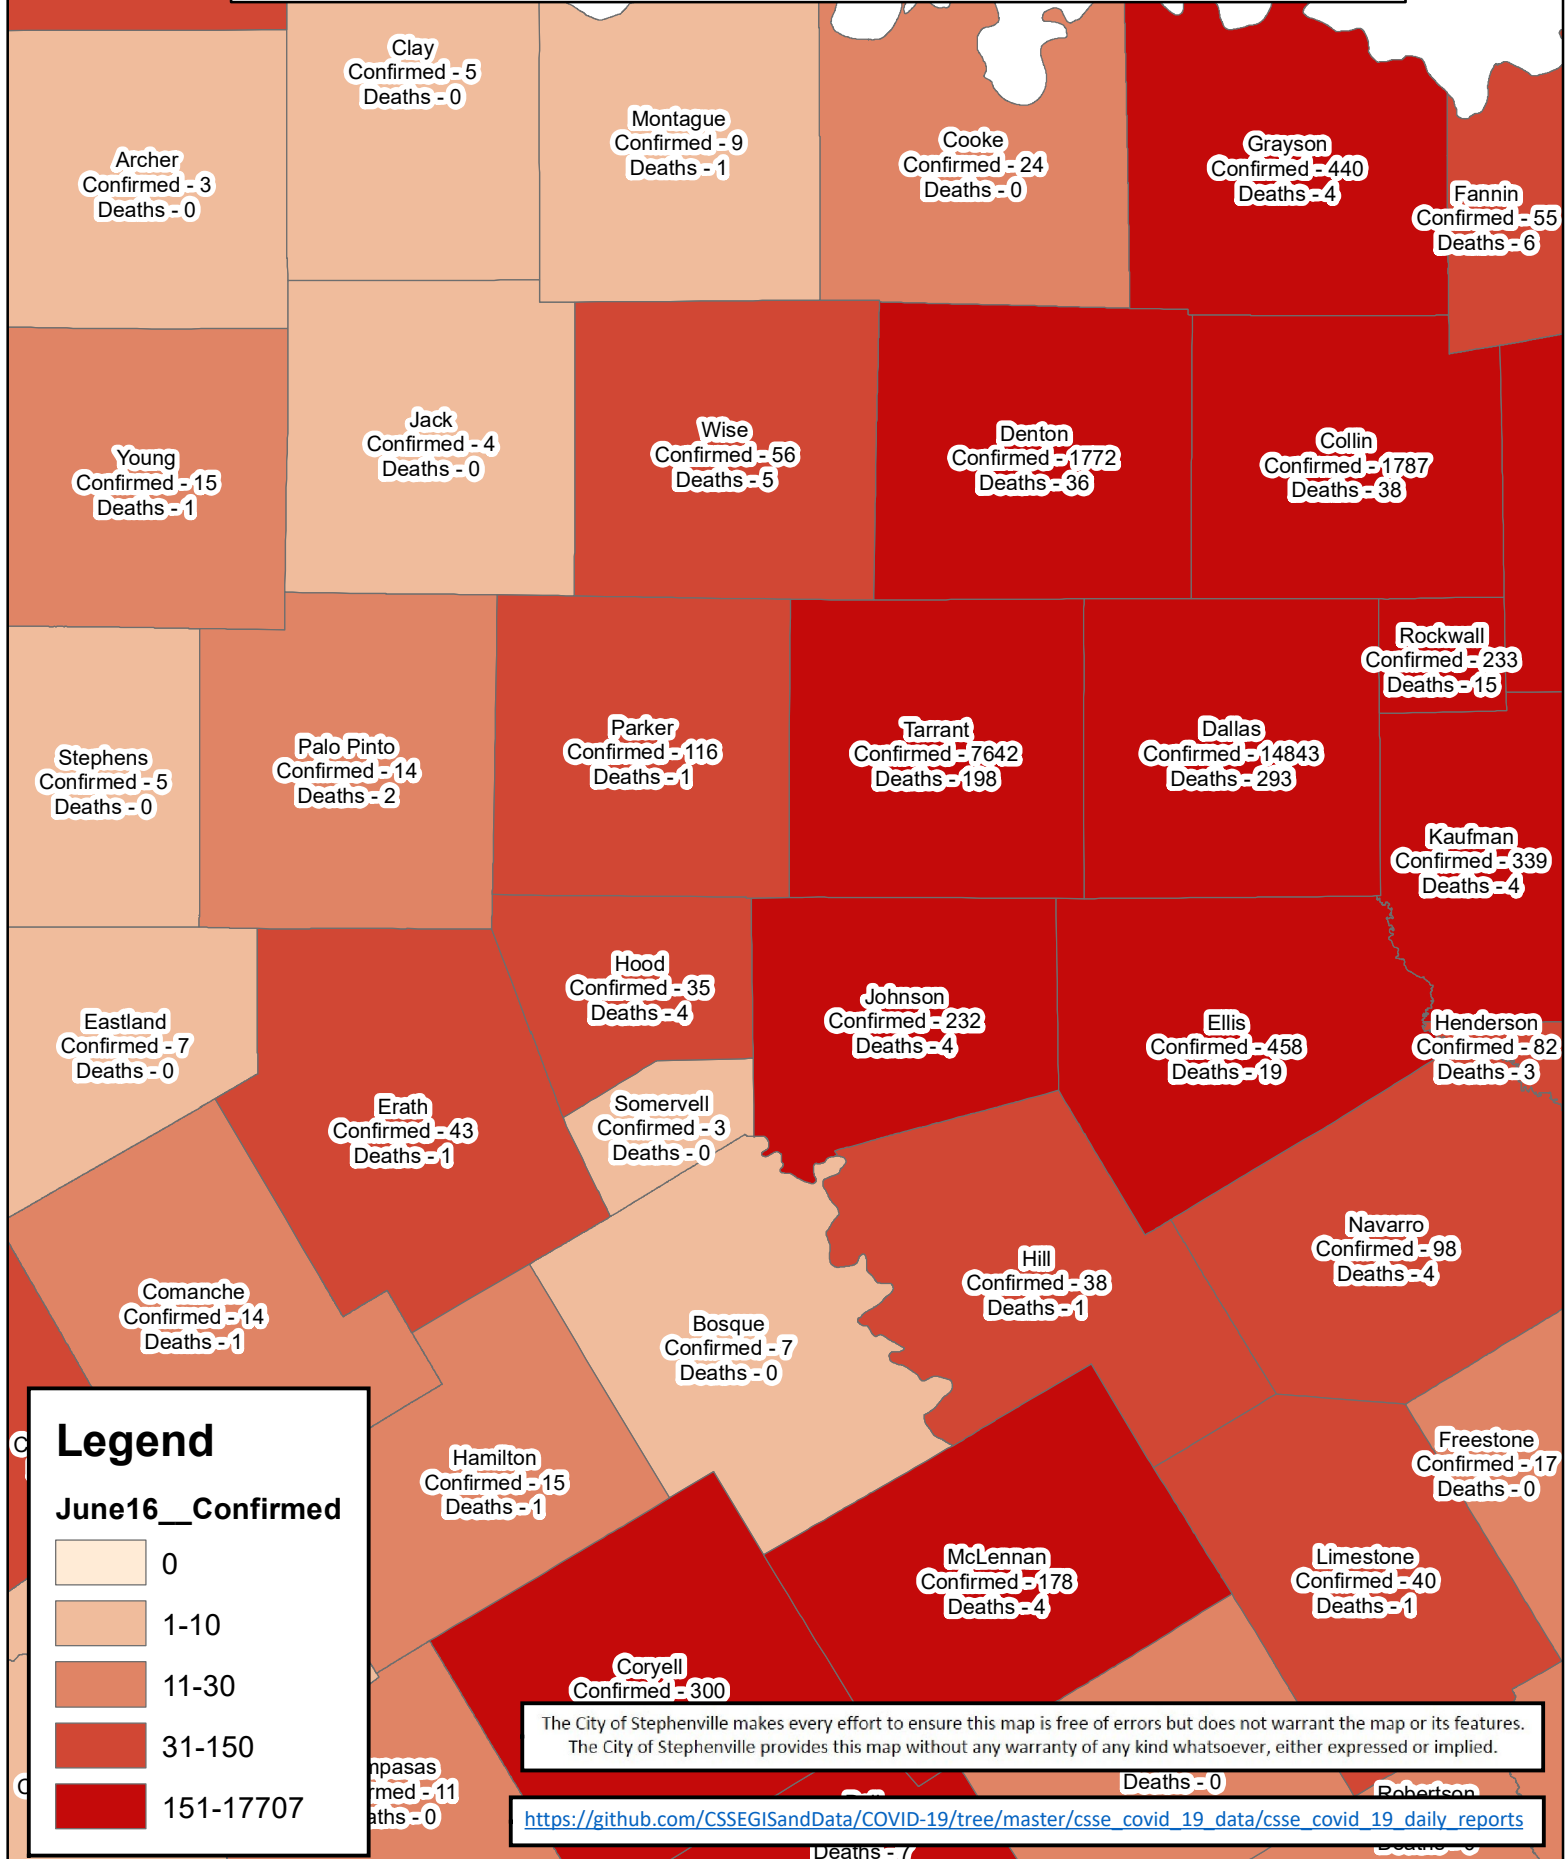

Erath County Area Covid-19 Confirmed Cases June 16, 2020

Legend

June16__Confirmed

0
1-10
11-30
31-150
151-17707

The City of Stephenville makes every effort to ensure this map is free of errors but does not warrant the map or its features. The City of Stephenville provides this map without any warranty of any kind whatsoever, either expressed or implied.

https://github.com/CSSEGISandData/COVID-19/tree/master/csse_covid_19_data/csse_covid_19_daily_reports