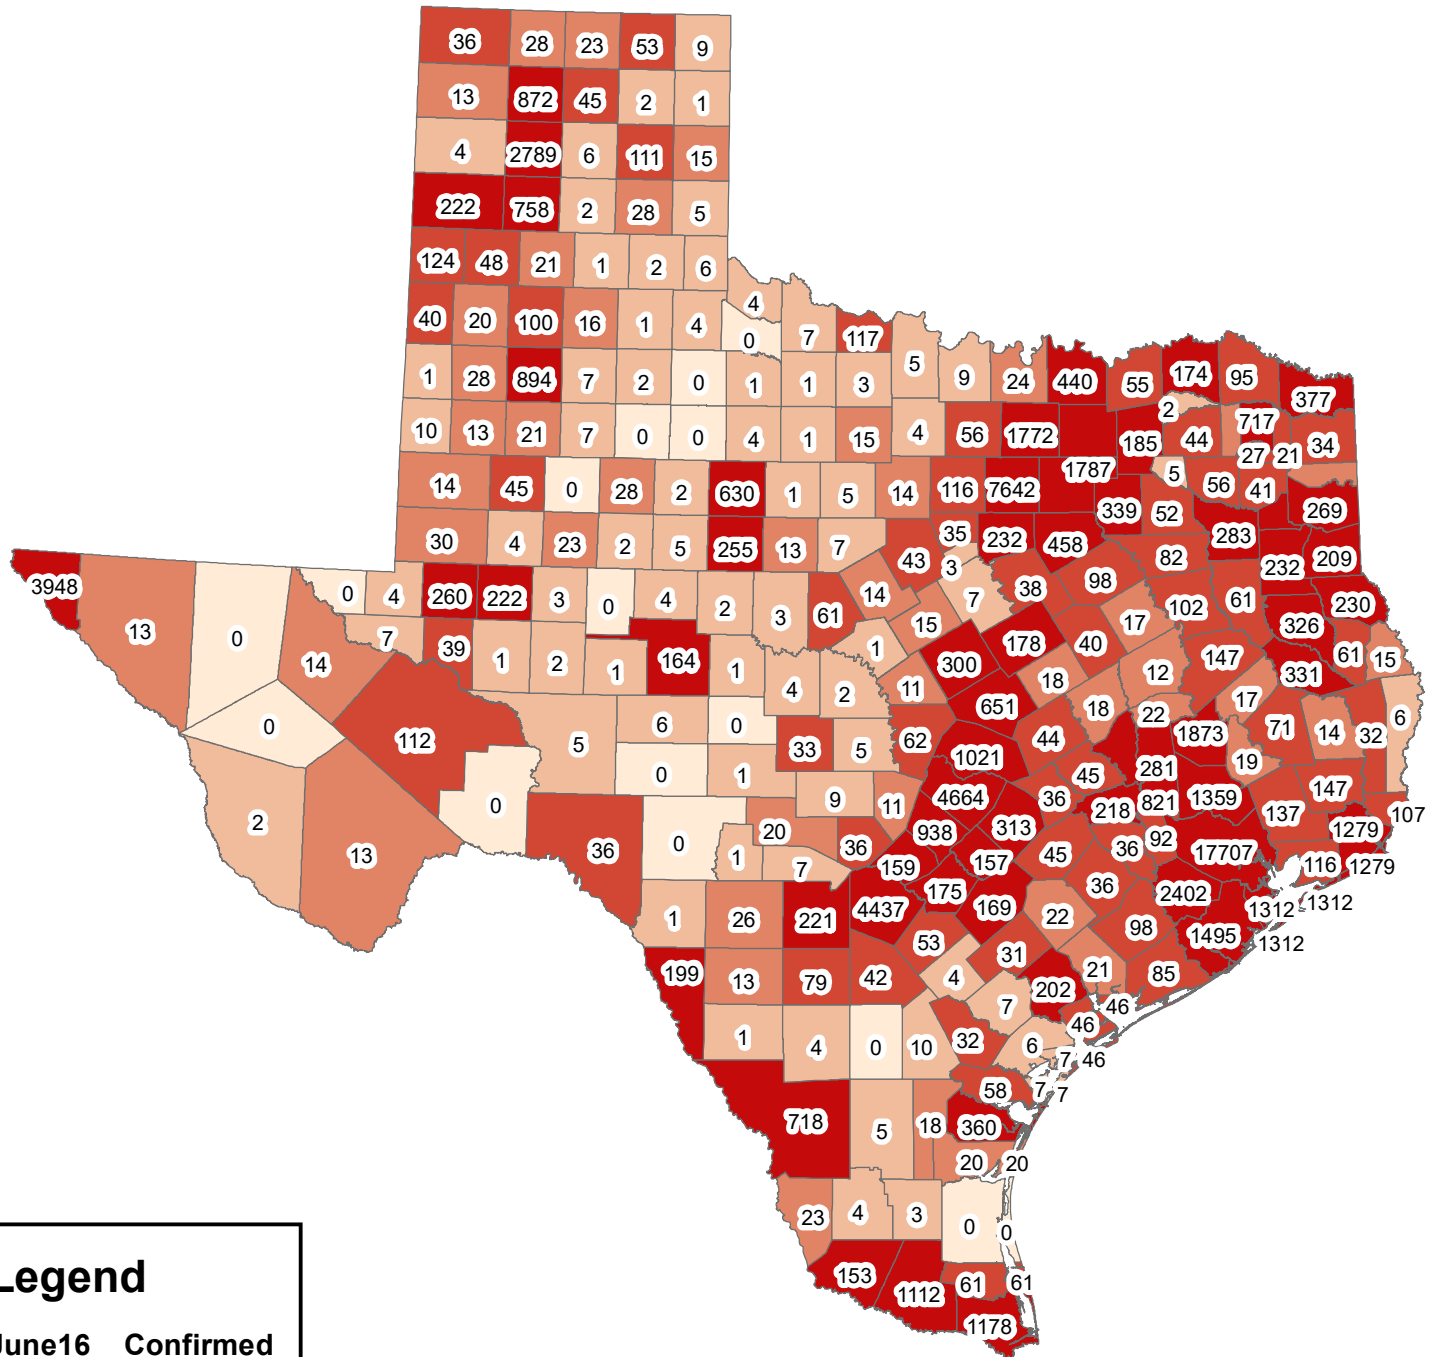

Texas Covid-19 Confirmed Cases June 16, 2020

Legend

June16__Confirmed

- 0
- 1-10
- 11-30
- 31-150
- 151-17707

The City of Stephenville makes every effort to ensure this map is free of errors but does not warrant the map or its features. The City of Stephenville provides this map without any warranty of any kind whatsoever, either expressed or implied.

https://github.com/CSSEGISandData/COVID-19/tree/master/csse_covid_19_data/csse_covid_19_daily_reports