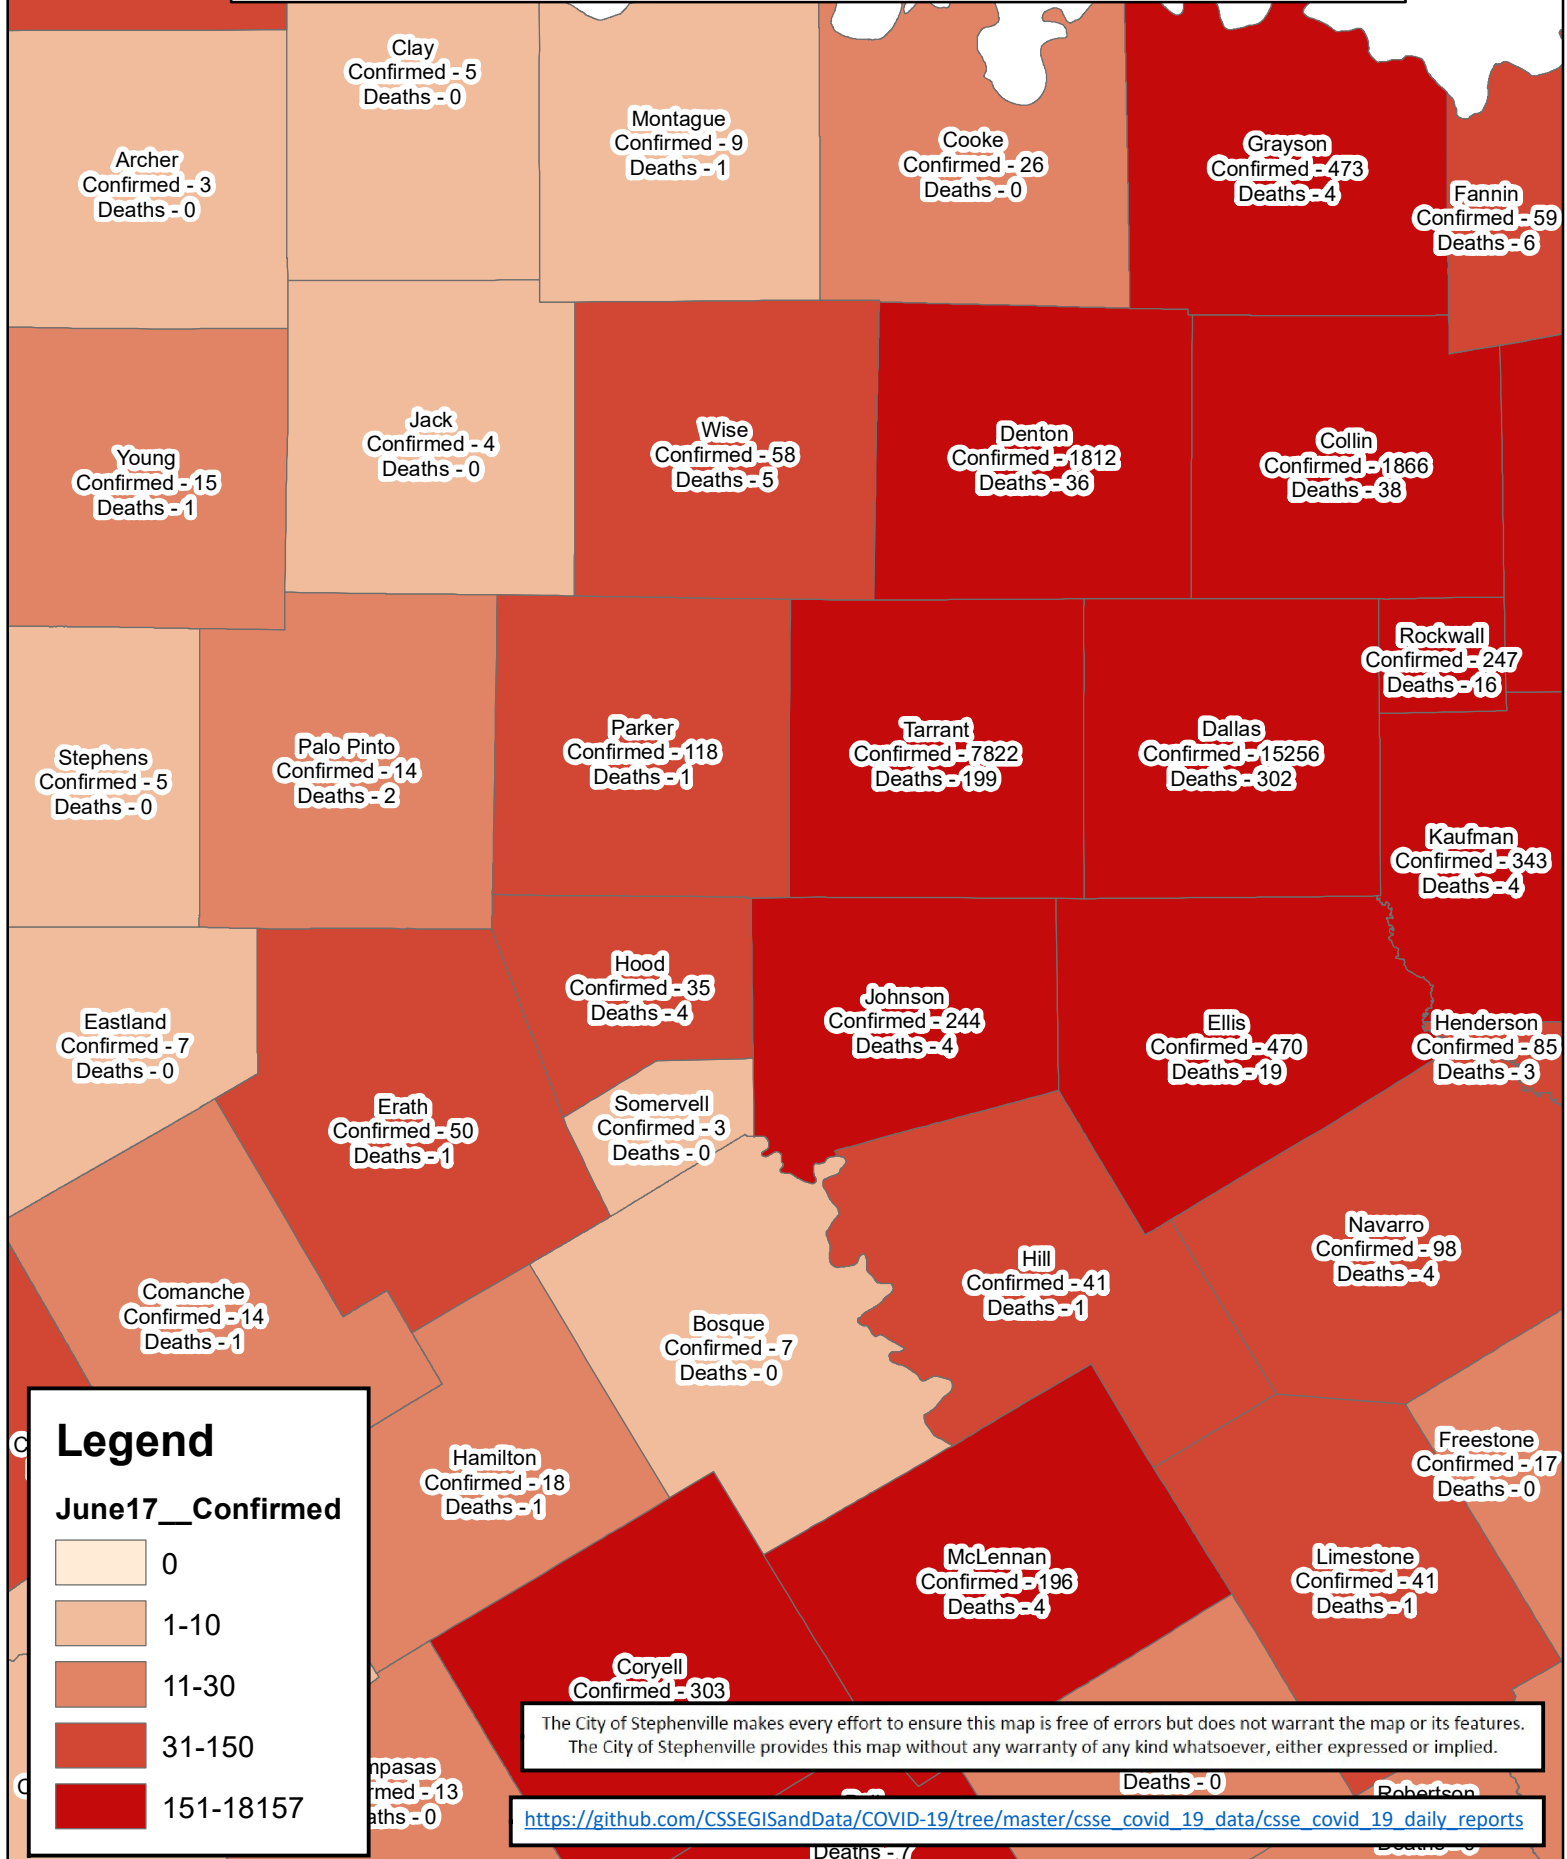

# Erath County Area Covid-19 Confirmed Cases June 17, 2020

### Legend

June17\_\_Confirmed

0
1-10
11-30
31-150
151-18157

The City of Stephenville makes every effort to ensure this map is free of errors but does not warrant the map or its features. The City of Stephenville provides this map without any warranty of any kind whatsoever, either expressed or implied.

[https://github.com/CSSEGISandData/COVID-19/tree/master/csse\\_covid\\_19\\_data/csse\\_covid\\_19\\_daily\\_reports](https://github.com/CSSEGISandData/COVID-19/tree/master/csse_covid_19_data/csse_covid_19_daily_reports)