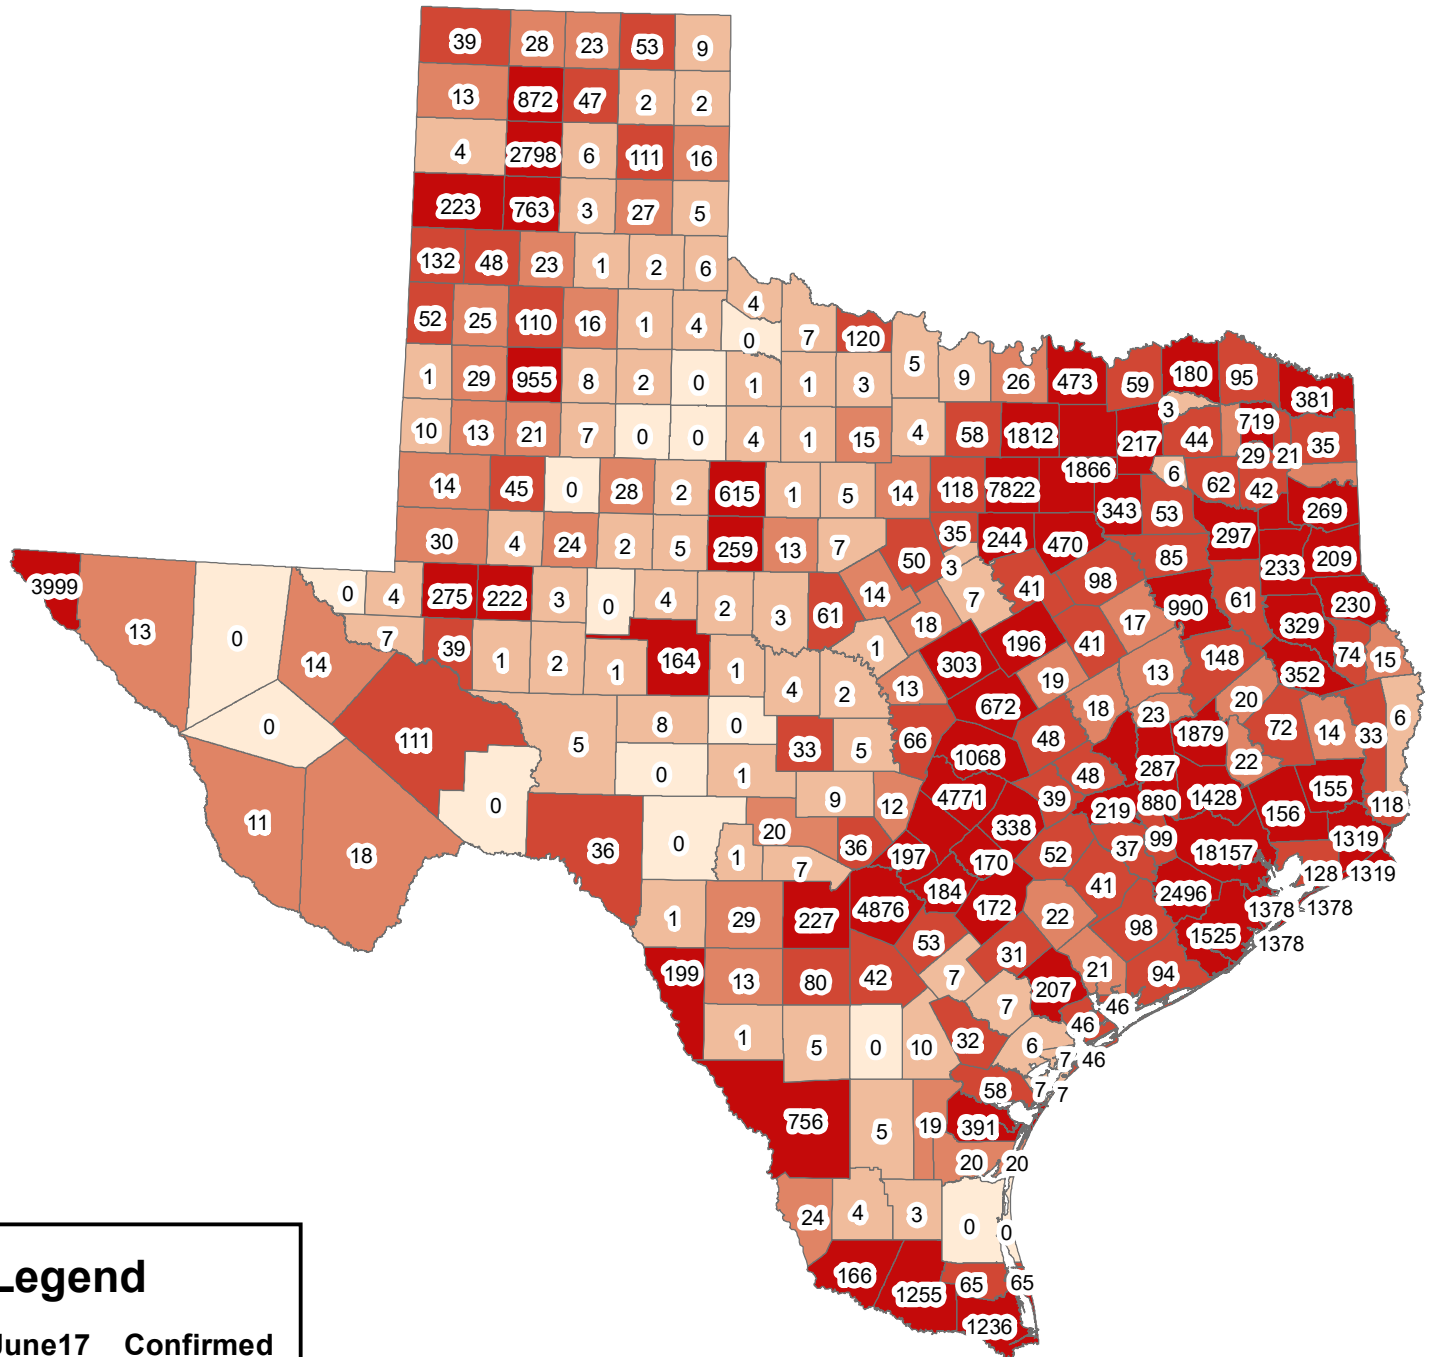

Texas Covid-19 Confirmed Cases June 17, 2020

Legend

June17__Confirmed

- 0
- 1-10
- 11-30
- 31-150
- 151-18157

The City of Stephenville makes every effort to ensure this map is free of errors but does not warrant the map or its features. The City of Stephenville provides this map without any warranty of any kind whatsoever, either expressed or implied.

https://github.com/CSSEGISandData/COVID-19/tree/master/csse_covid_19_data/csse_covid_19_daily_reports