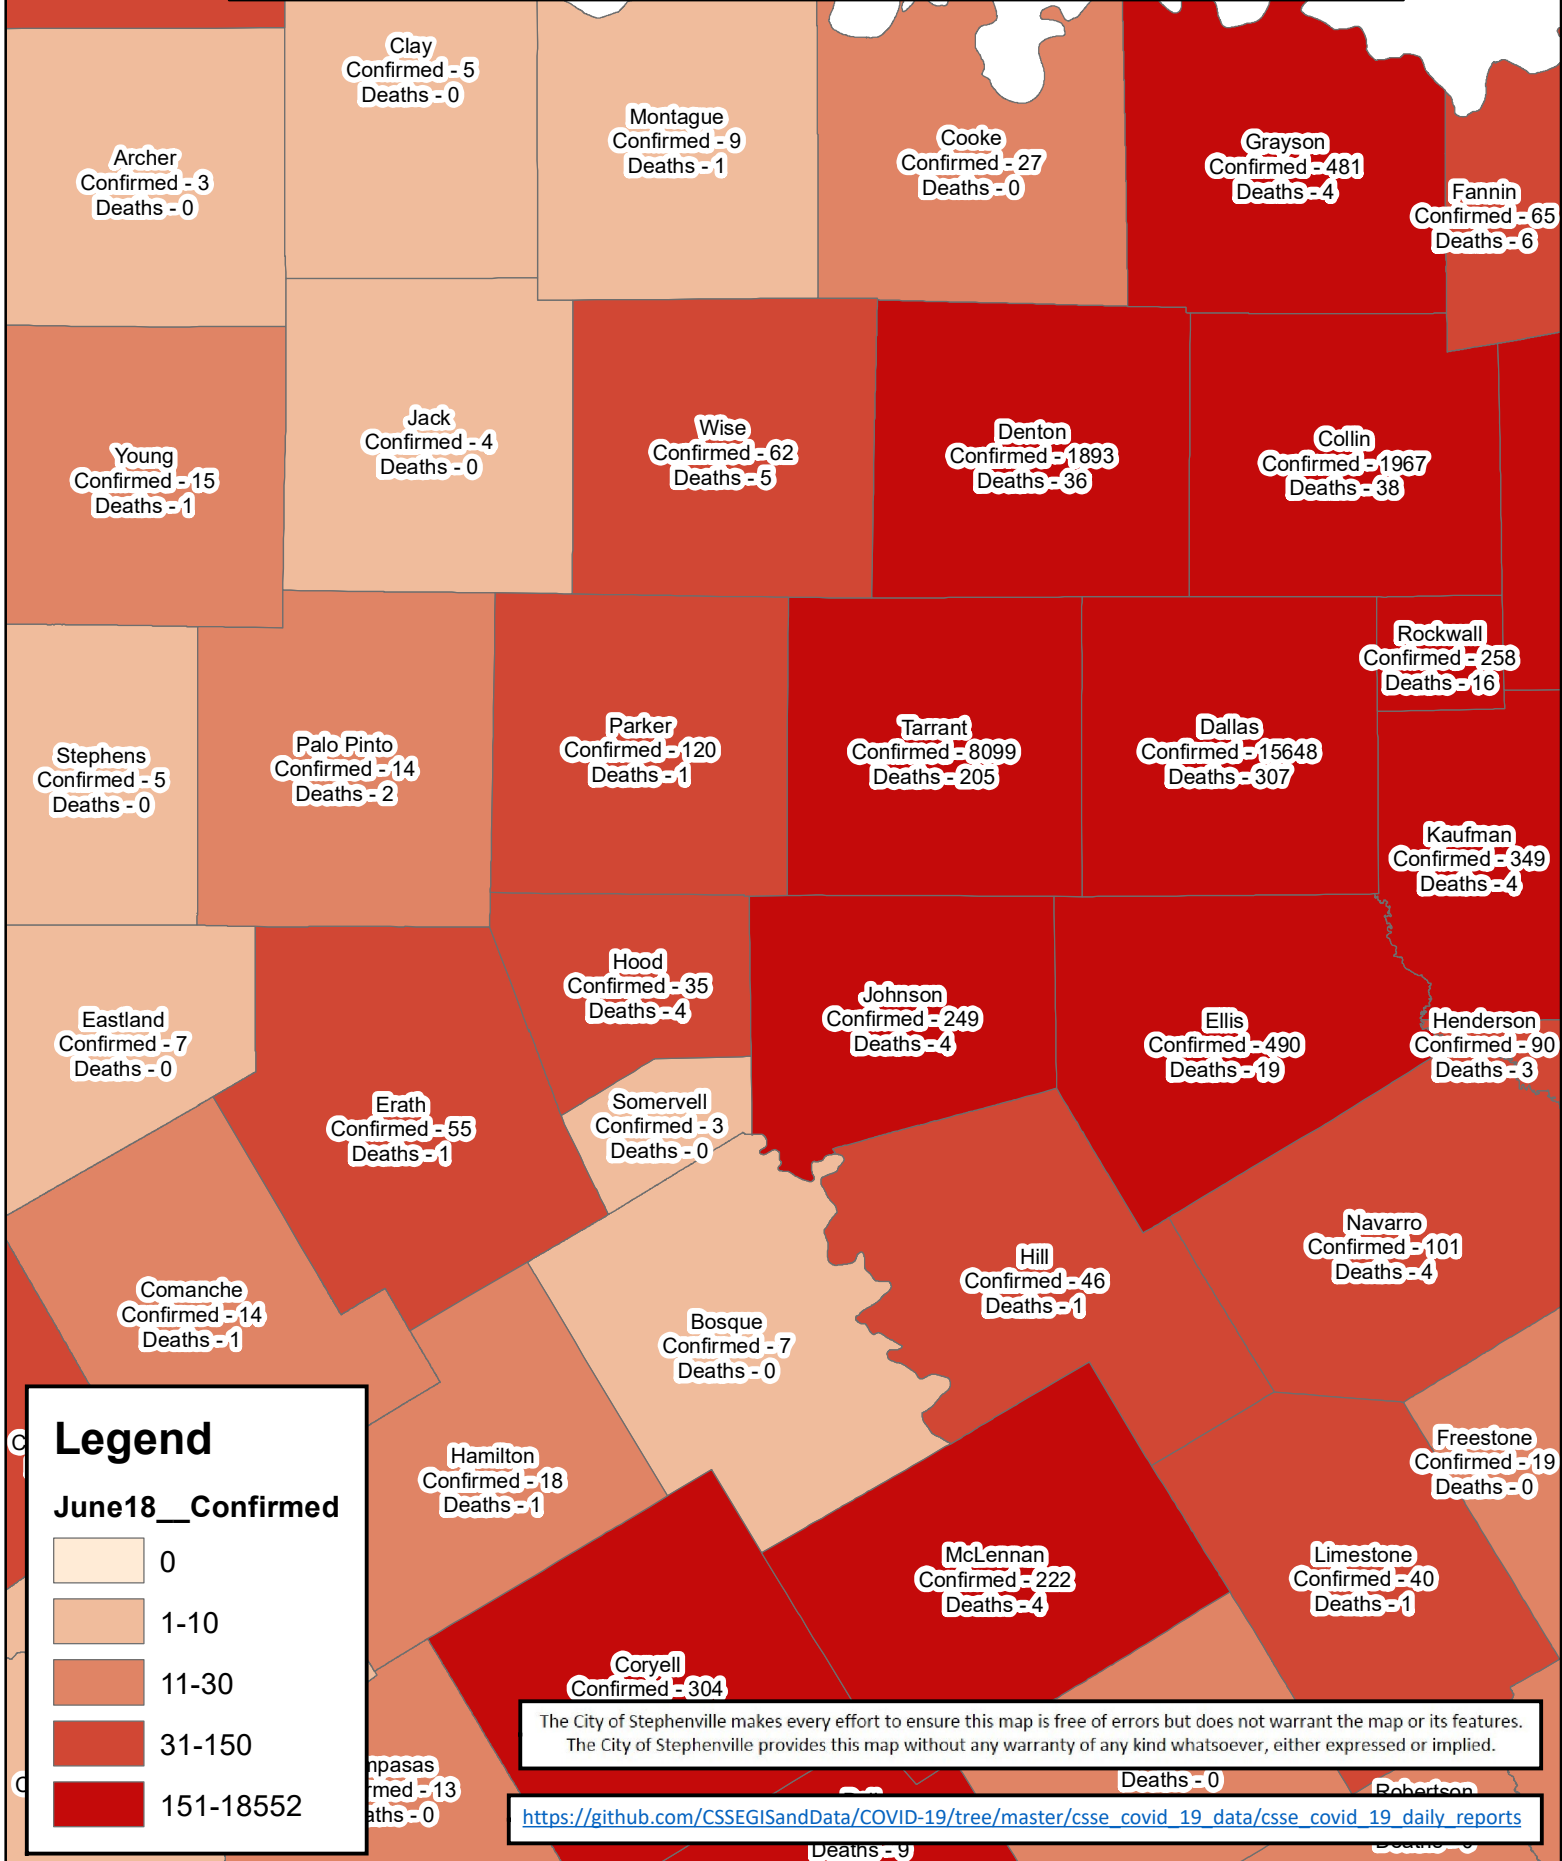

Erath County Area Covid-19 Confirmed Cases June 18, 2020

Legend

June18__Confirmed

- 0
- 1-10
- 11-30
- 31-150
- 151-18552

The City of Stephenville makes every effort to ensure this map is free of errors but does not warrant the map or its features. The City of Stephenville provides this map without any warranty of any kind whatsoever, either expressed or implied.

https://github.com/CSSEGISandData/COVID-19/tree/master/csse_covid_19_data/csse_covid_19_daily_reports