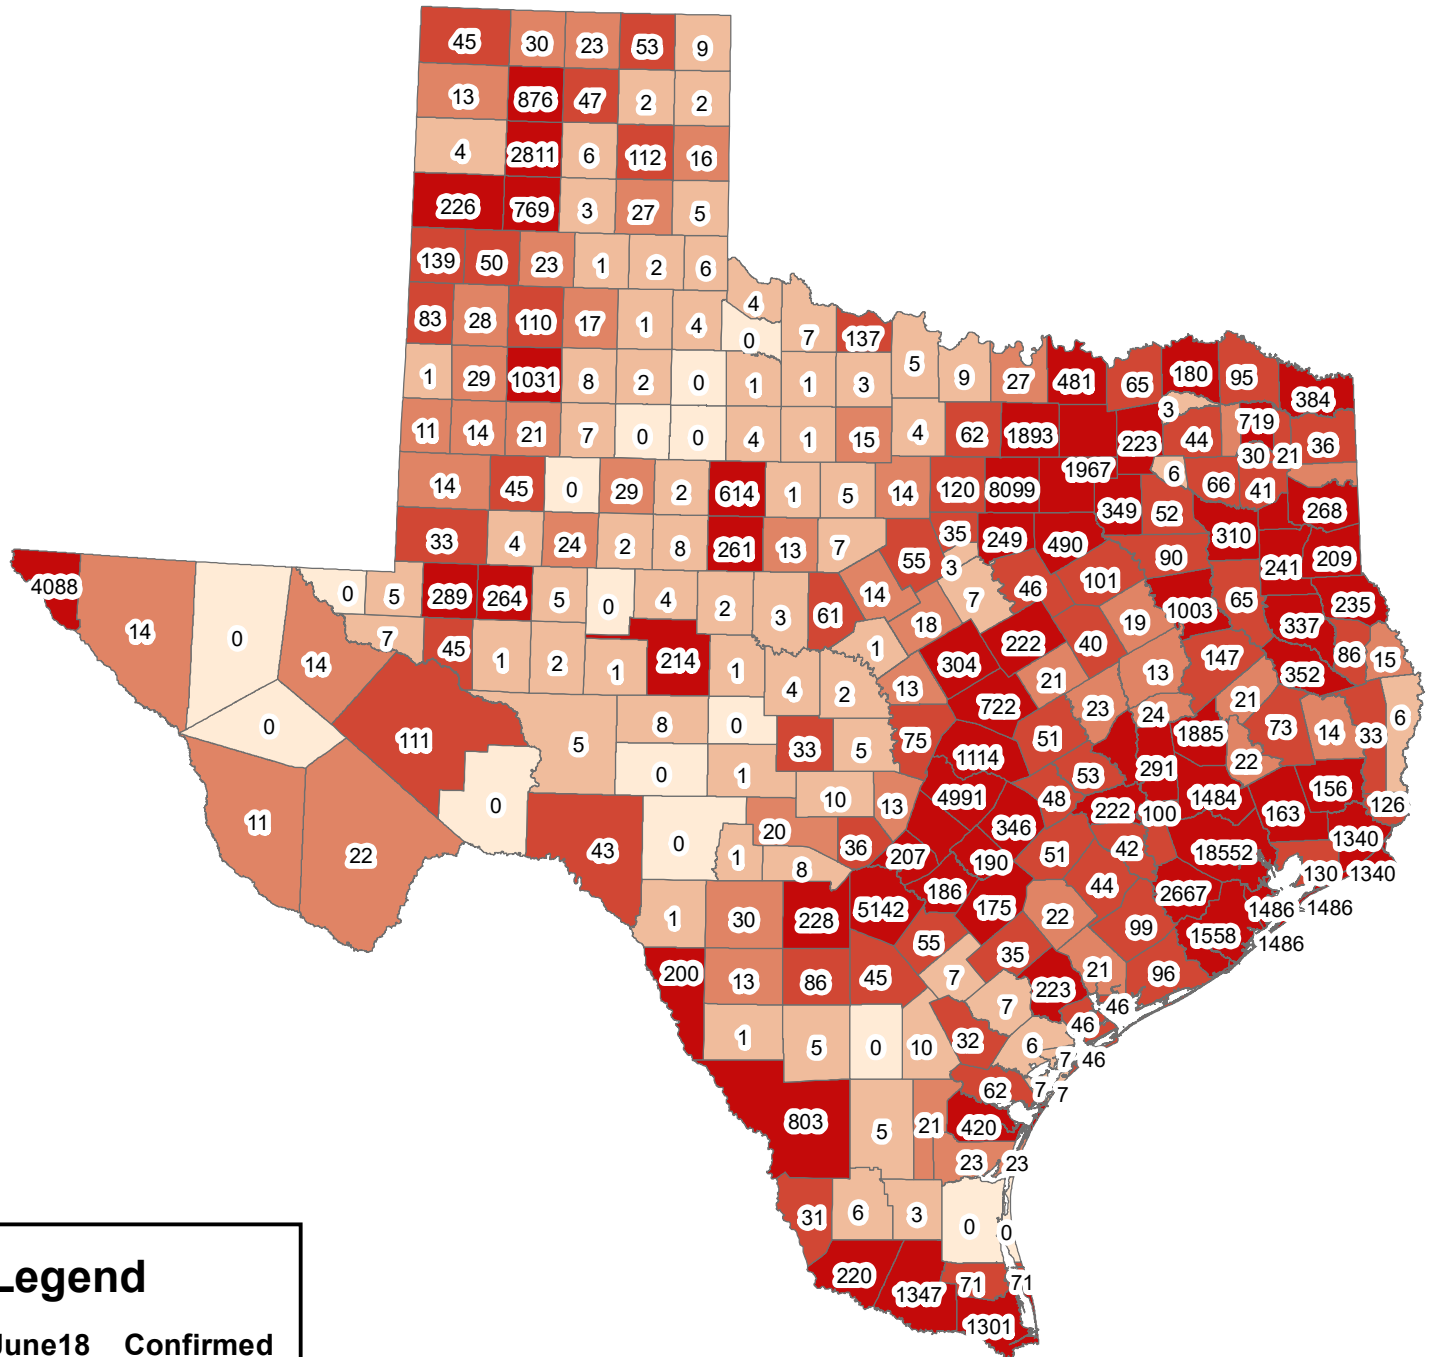

Texas Covid-19 Confirmed Cases June 18, 2020

Legend

June18__Confirmed

- 0
- 1-10
- 11-30
- 31-150
- 151-18552

The City of Stephenville makes every effort to ensure this map is free of errors but does not warrant the map or its features. The City of Stephenville provides this map without any warranty of any kind whatsoever, either expressed or implied.

https://github.com/CSSEGISandData/COVID-19/tree/master/csse_covid_19_data/csse_covid_19_daily_reports