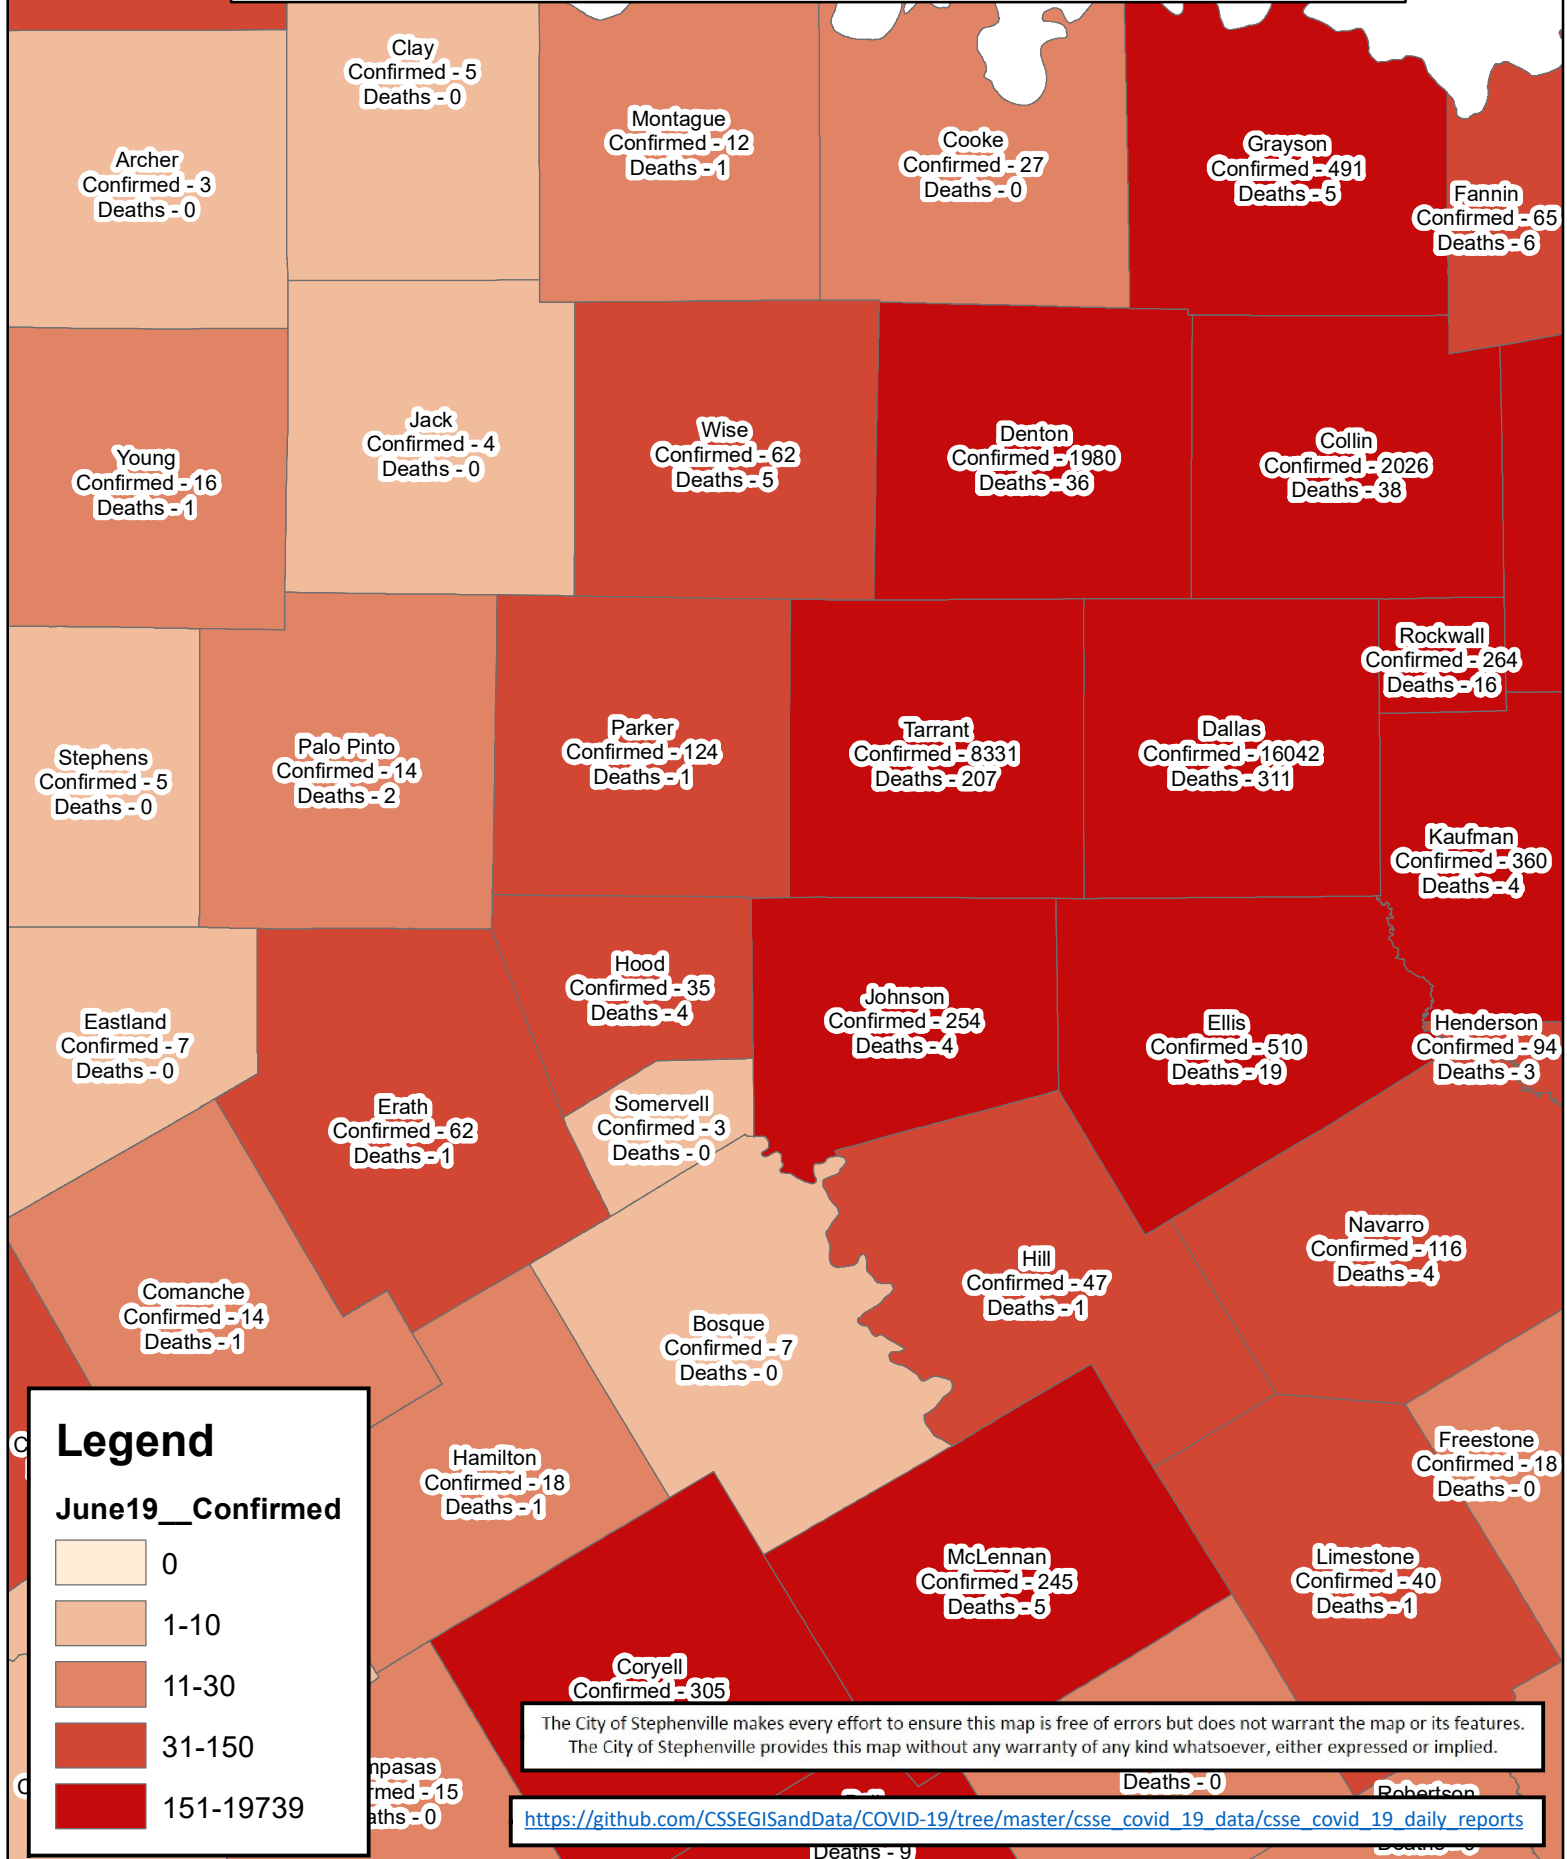

Erath County Area Covid-19 Confirmed Cases June 19, 2020

Legend

June19__Confirmed

- 0
- 1-10
- 11-30
- 31-150
- 151-19739

The City of Stephenville makes every effort to ensure this map is free of errors but does not warrant the map or its features. The City of Stephenville provides this map without any warranty of any kind whatsoever, either expressed or implied.

https://github.com/CSSEGISandData/COVID-19/tree/master/csse_covid_19_data/csse_covid_19_daily_reports