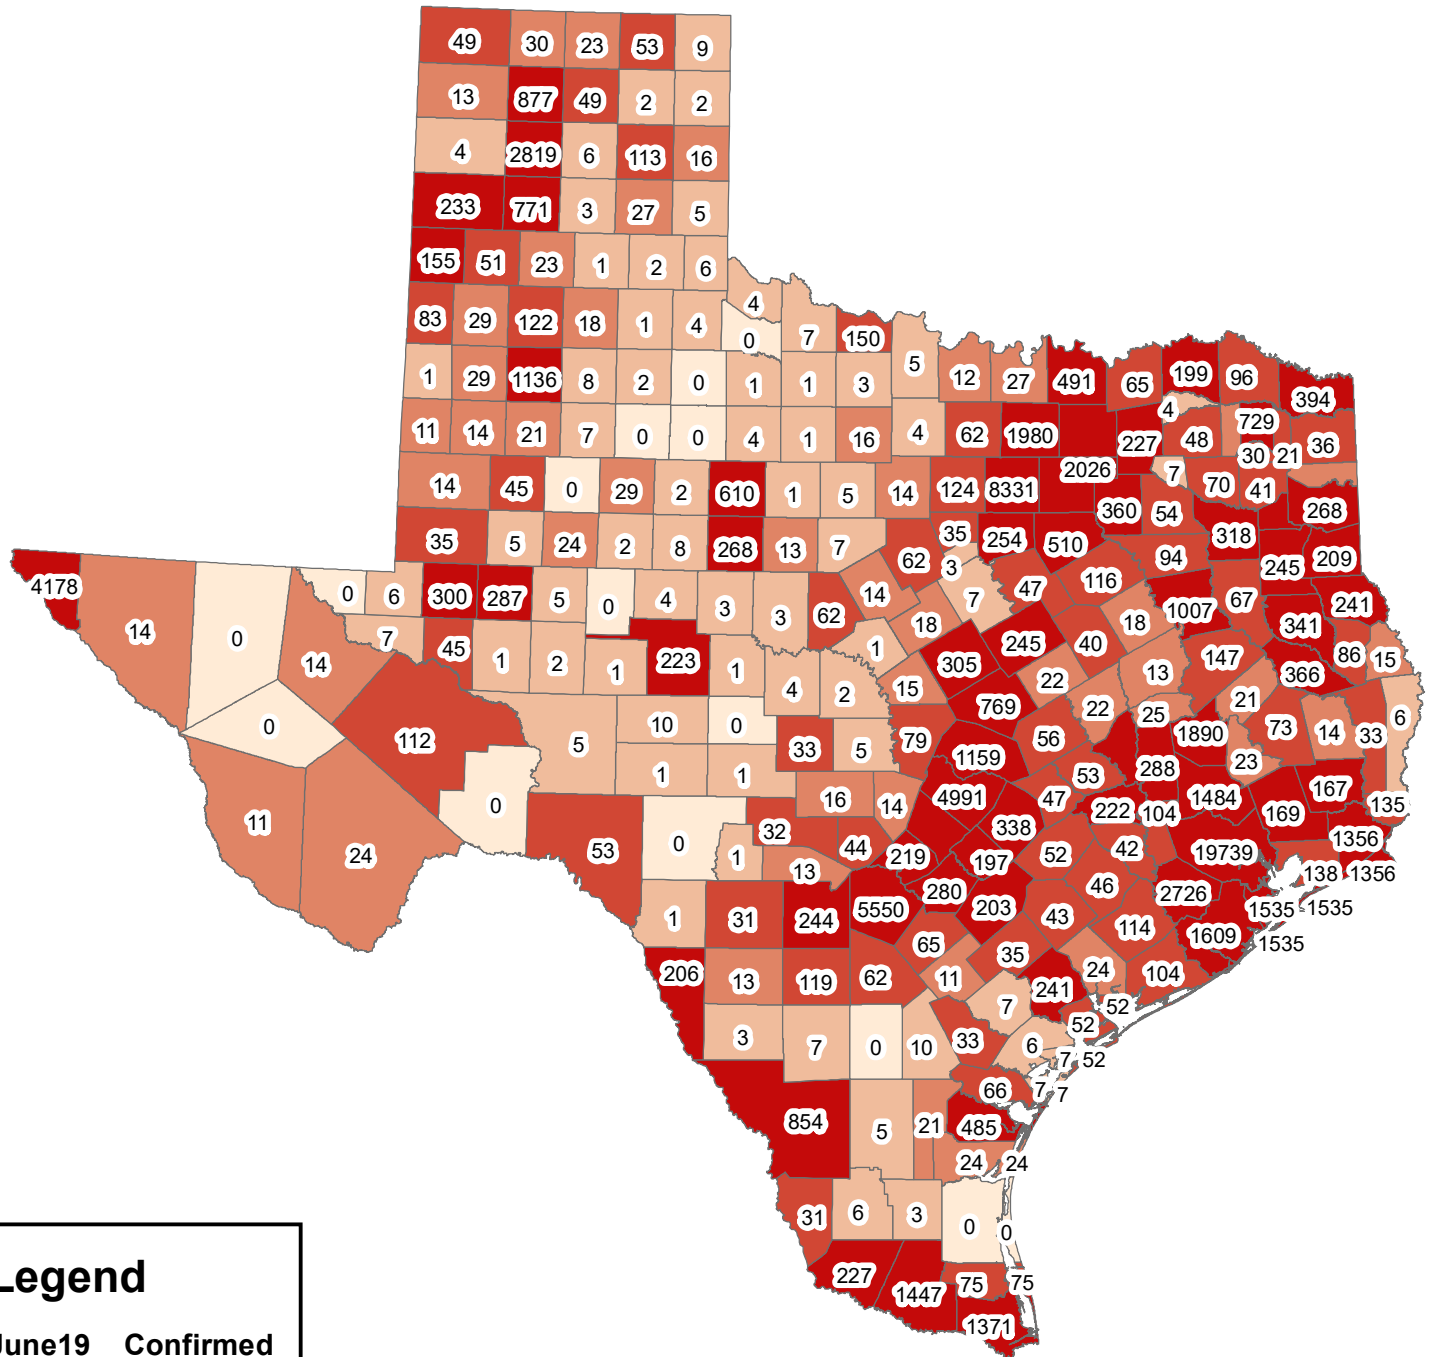

# Texas Covid-19 Confirmed Cases June 19, 2020

**Legend**

June19\_\_Confirmed

- 0
- 1-10
- 11-30
- 31-150
- 151-19739

The City of Stephenville makes every effort to ensure this map is free of errors but does not warrant the map or its features. The City of Stephenville provides this map without any warranty of any kind whatsoever, either expressed or implied.

[https://github.com/CSSEGISandData/COVID-19/tree/master/csse\\_covid\\_19\\_data/csse\\_covid\\_19\\_daily\\_reports](https://github.com/CSSEGISandData/COVID-19/tree/master/csse_covid_19_data/csse_covid_19_daily_reports)