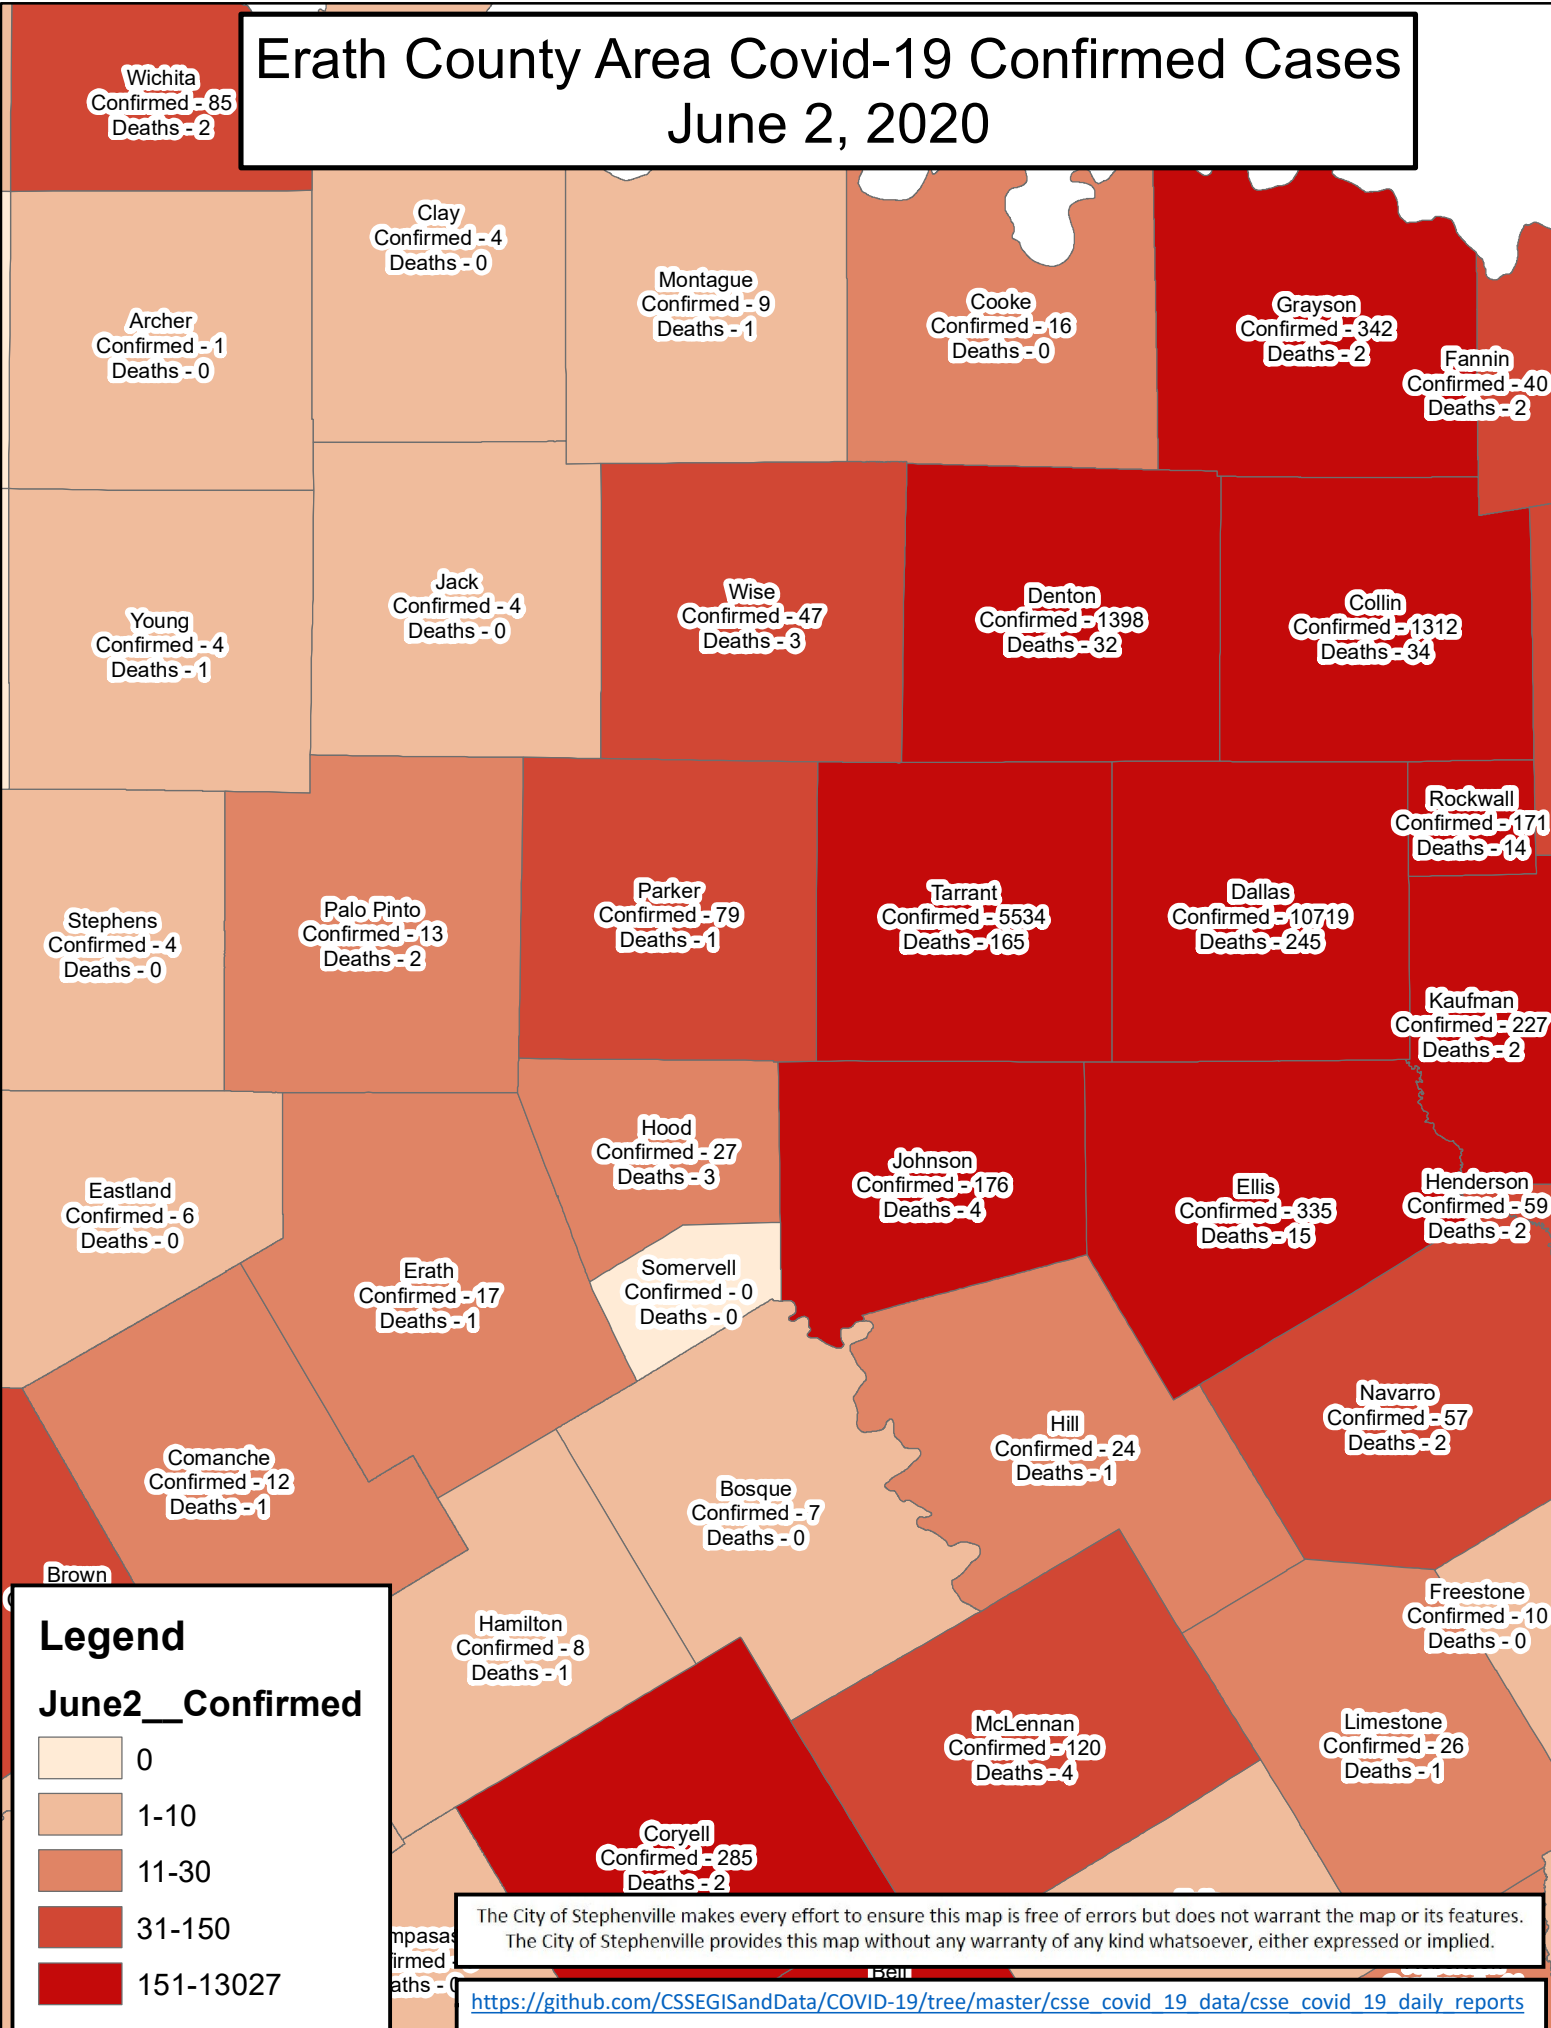

Erath County Area Covid-19 Confirmed Cases June 2, 2020

Legend

June2__Confirmed

- 0
- 1-10
- 11-30
- 31-150
- 151-13027

The City of Stephenville makes every effort to ensure this map is free of errors but does not warrant the map or its features. The City of Stephenville provides this map without any warranty of any kind whatsoever, either expressed or implied.

[https://github.com/CSSEGISandData/COVID-19/tree/master/csse covid 19 data/csse covid 19 daily reports](https://github.com/CSSEGISandData/COVID-19/tree/master/csse%20covid%2019%20data/csse%20covid%2019%20daily%20reports)