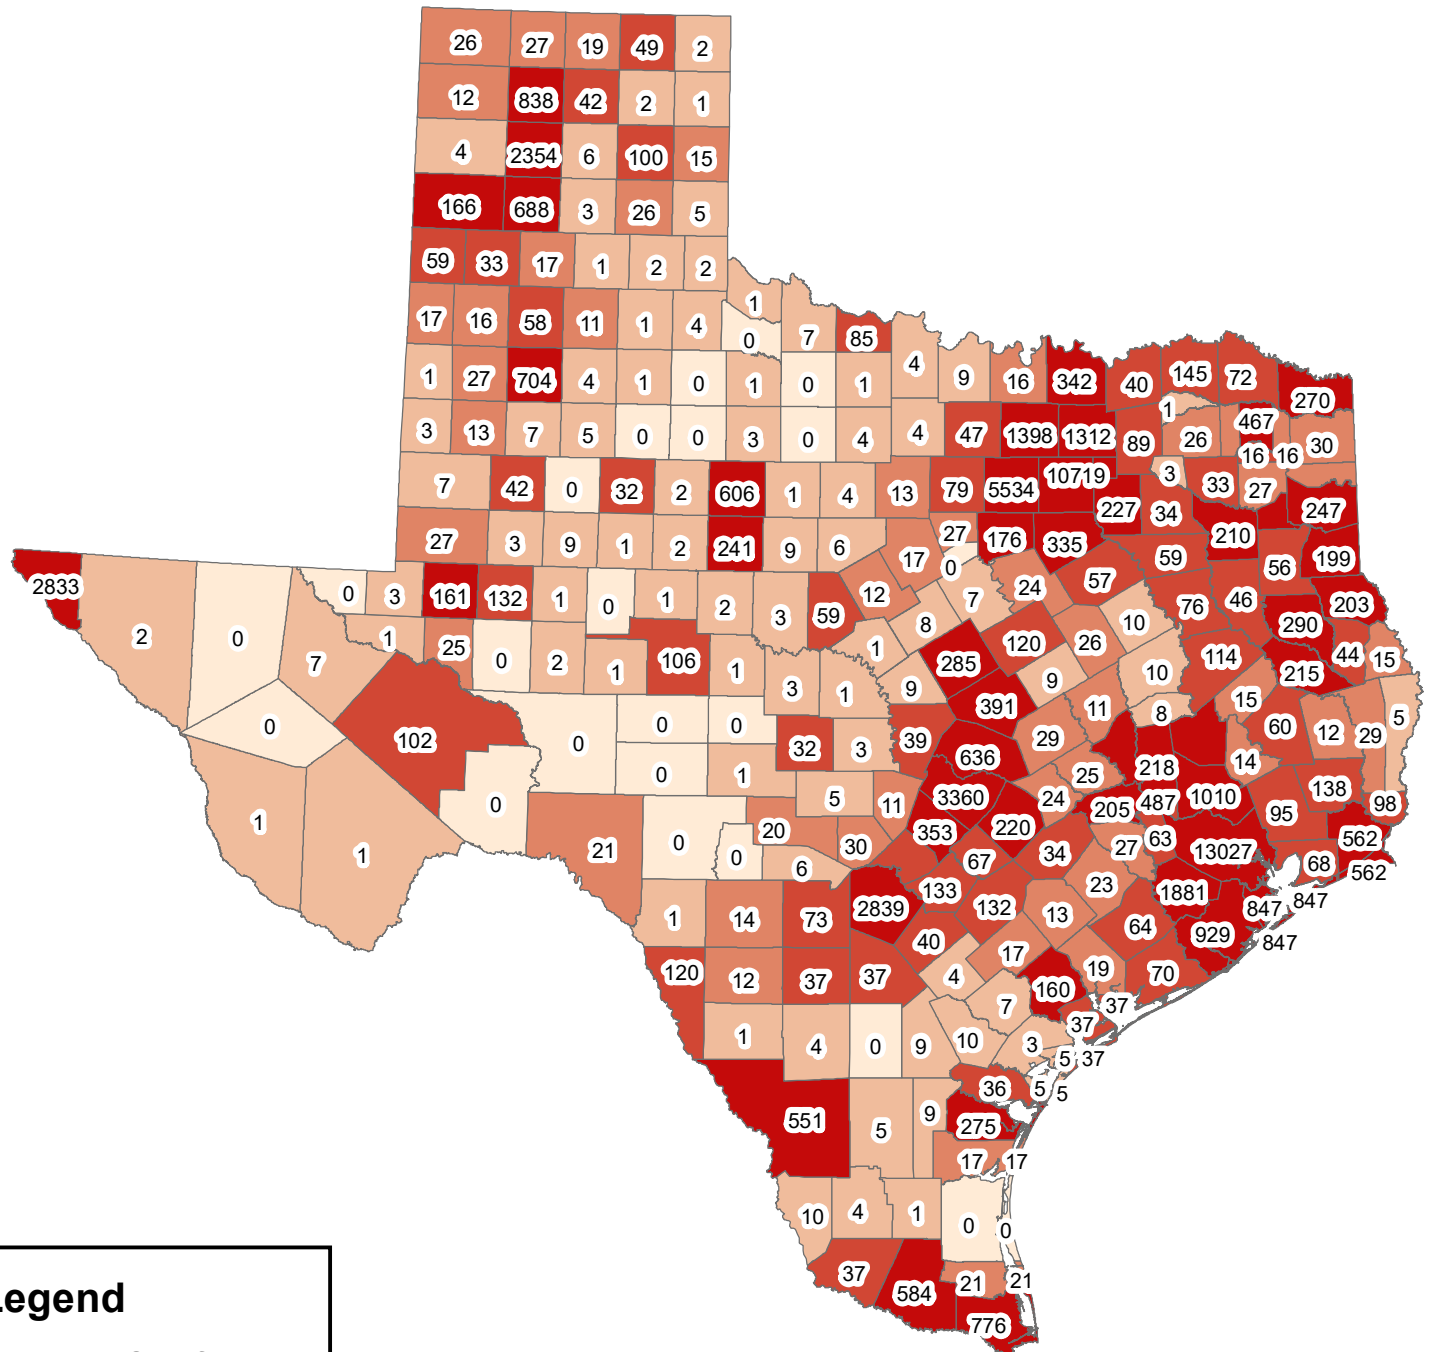

Texas Covid-19 Confirmed Cases June 2, 2020

Legend

June2__Confirmed

- 0
- 1-10
- 11-30
- 31-150
- 151-13027

The City of Stephenville makes every effort to ensure this map is free of errors but does not warrant the map or its features. The City of Stephenville provides this map without any warranty of any kind whatsoever, either expressed or implied.

[https://github.com/CSSEGISandData/COVID-19/tree/master/csse covid 19 data/csse covid 19 daily reports](https://github.com/CSSEGISandData/COVID-19/tree/master/csse%20covid%2019%20data/csse%20covid%2019%20daily%20reports)