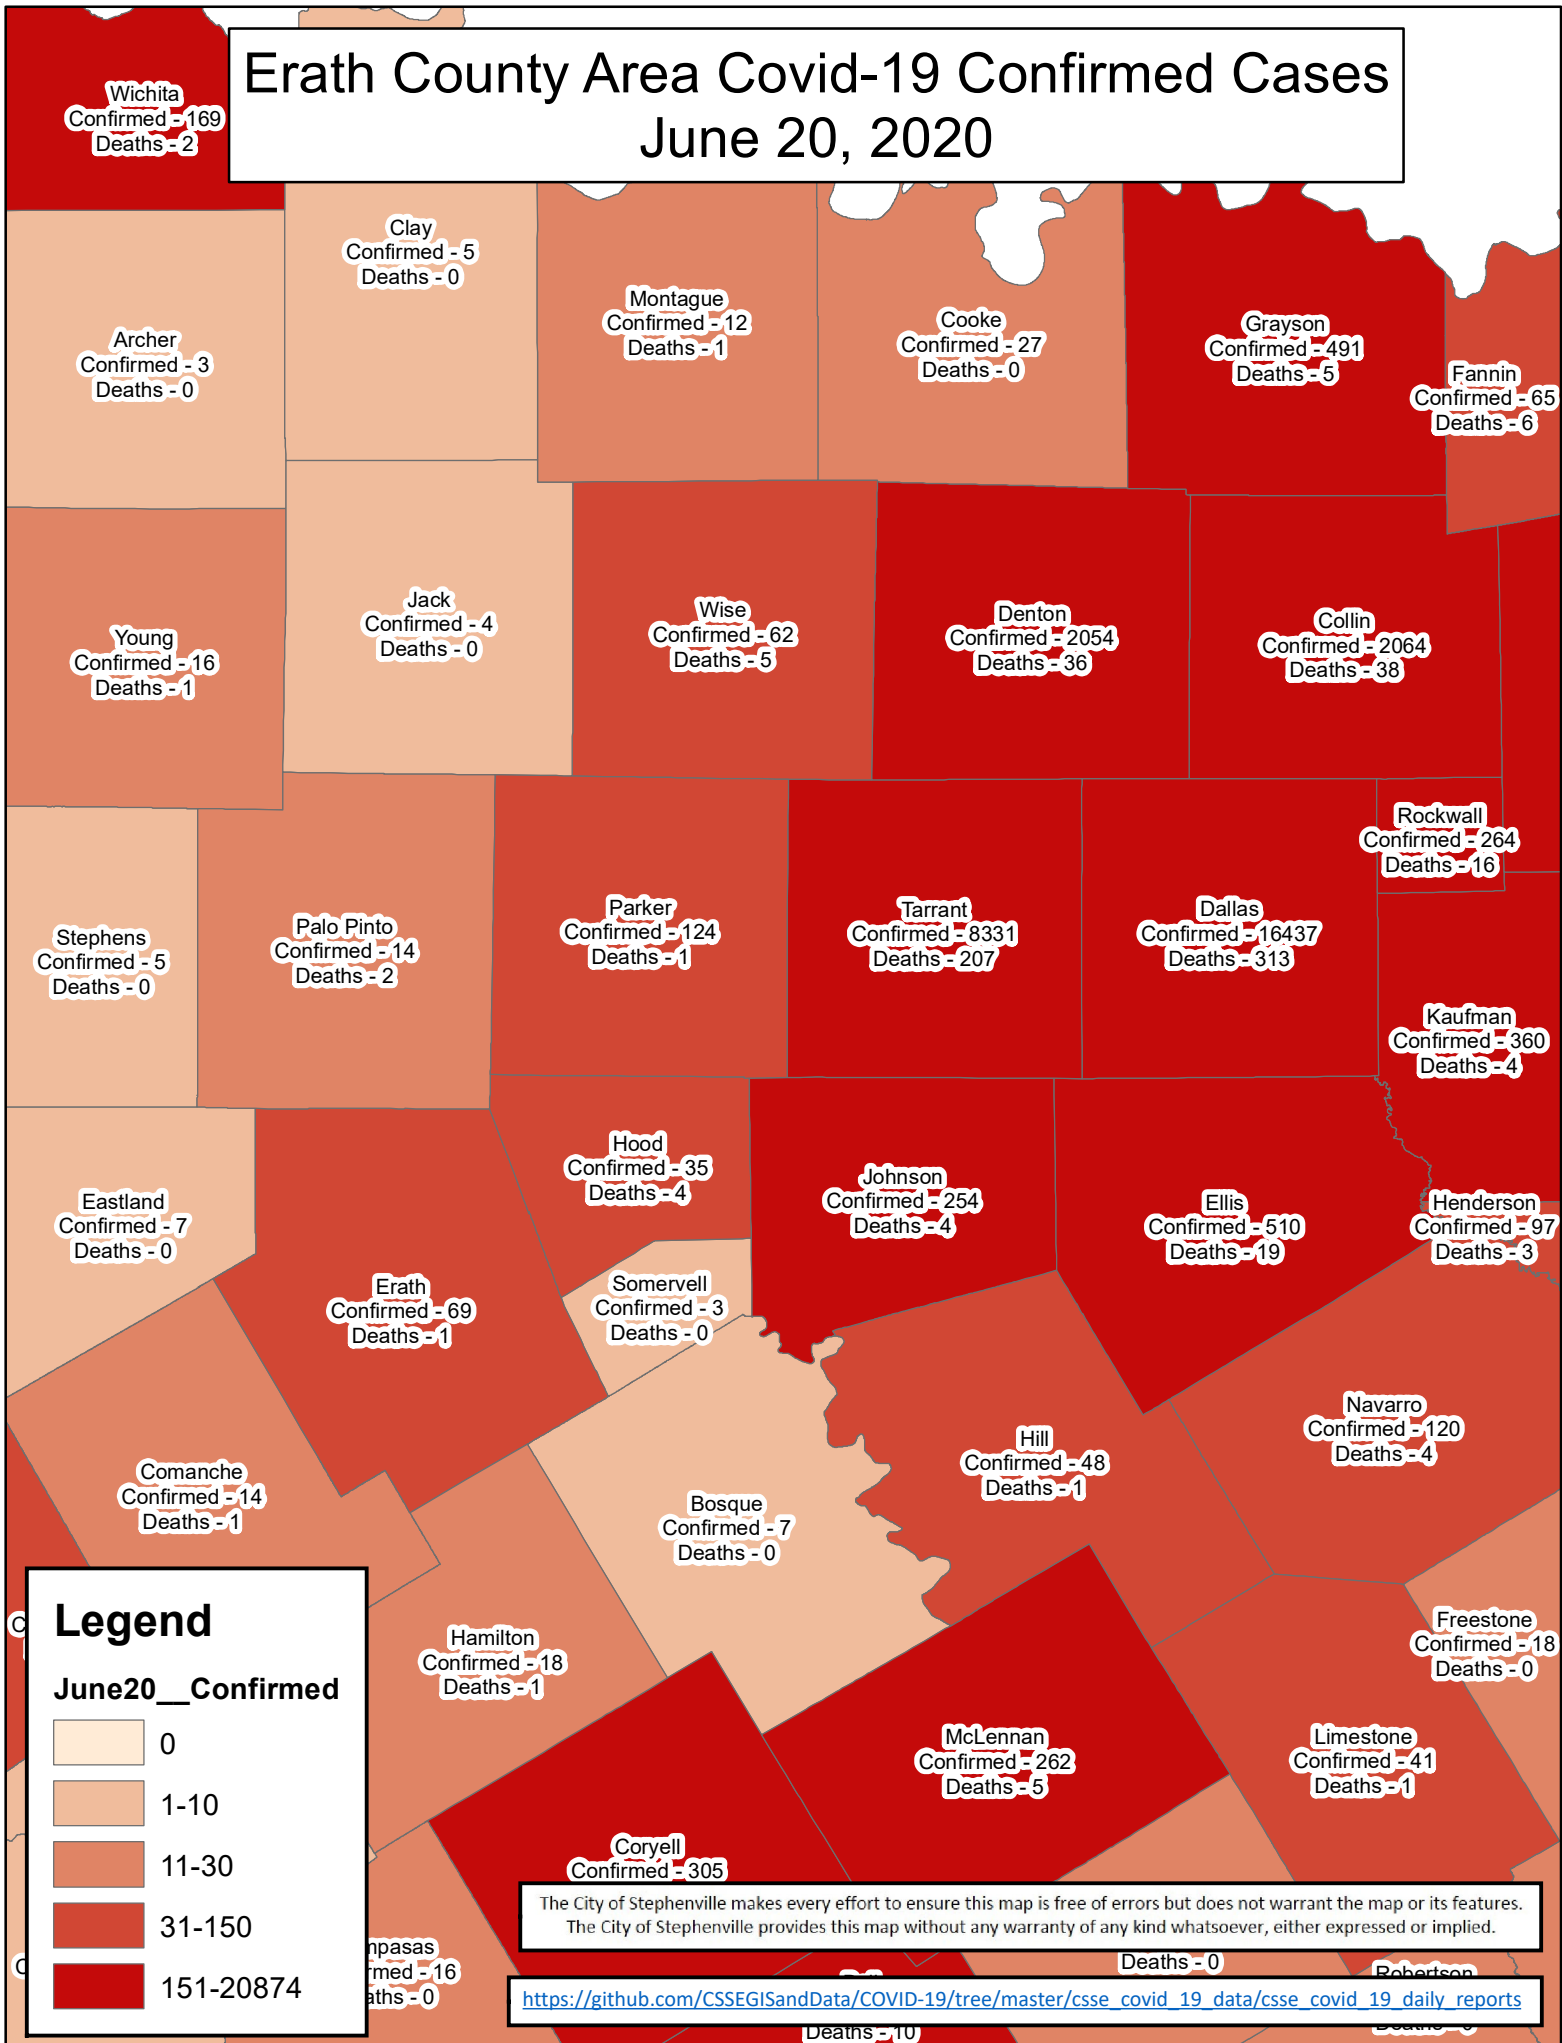

Erath County Area Covid-19 Confirmed Cases June 20, 2020

Legend

June20__Confirmed

- 0
- 1-10
- 11-30
- 31-150
- 151-20874

The City of Stephenville makes every effort to ensure this map is free of errors but does not warrant the map or its features. The City of Stephenville provides this map without any warranty of any kind whatsoever, either expressed or implied.

https://github.com/CSSEGISandData/COVID-19/tree/master/csse_covid_19_data/csse_covid_19_daily_reports