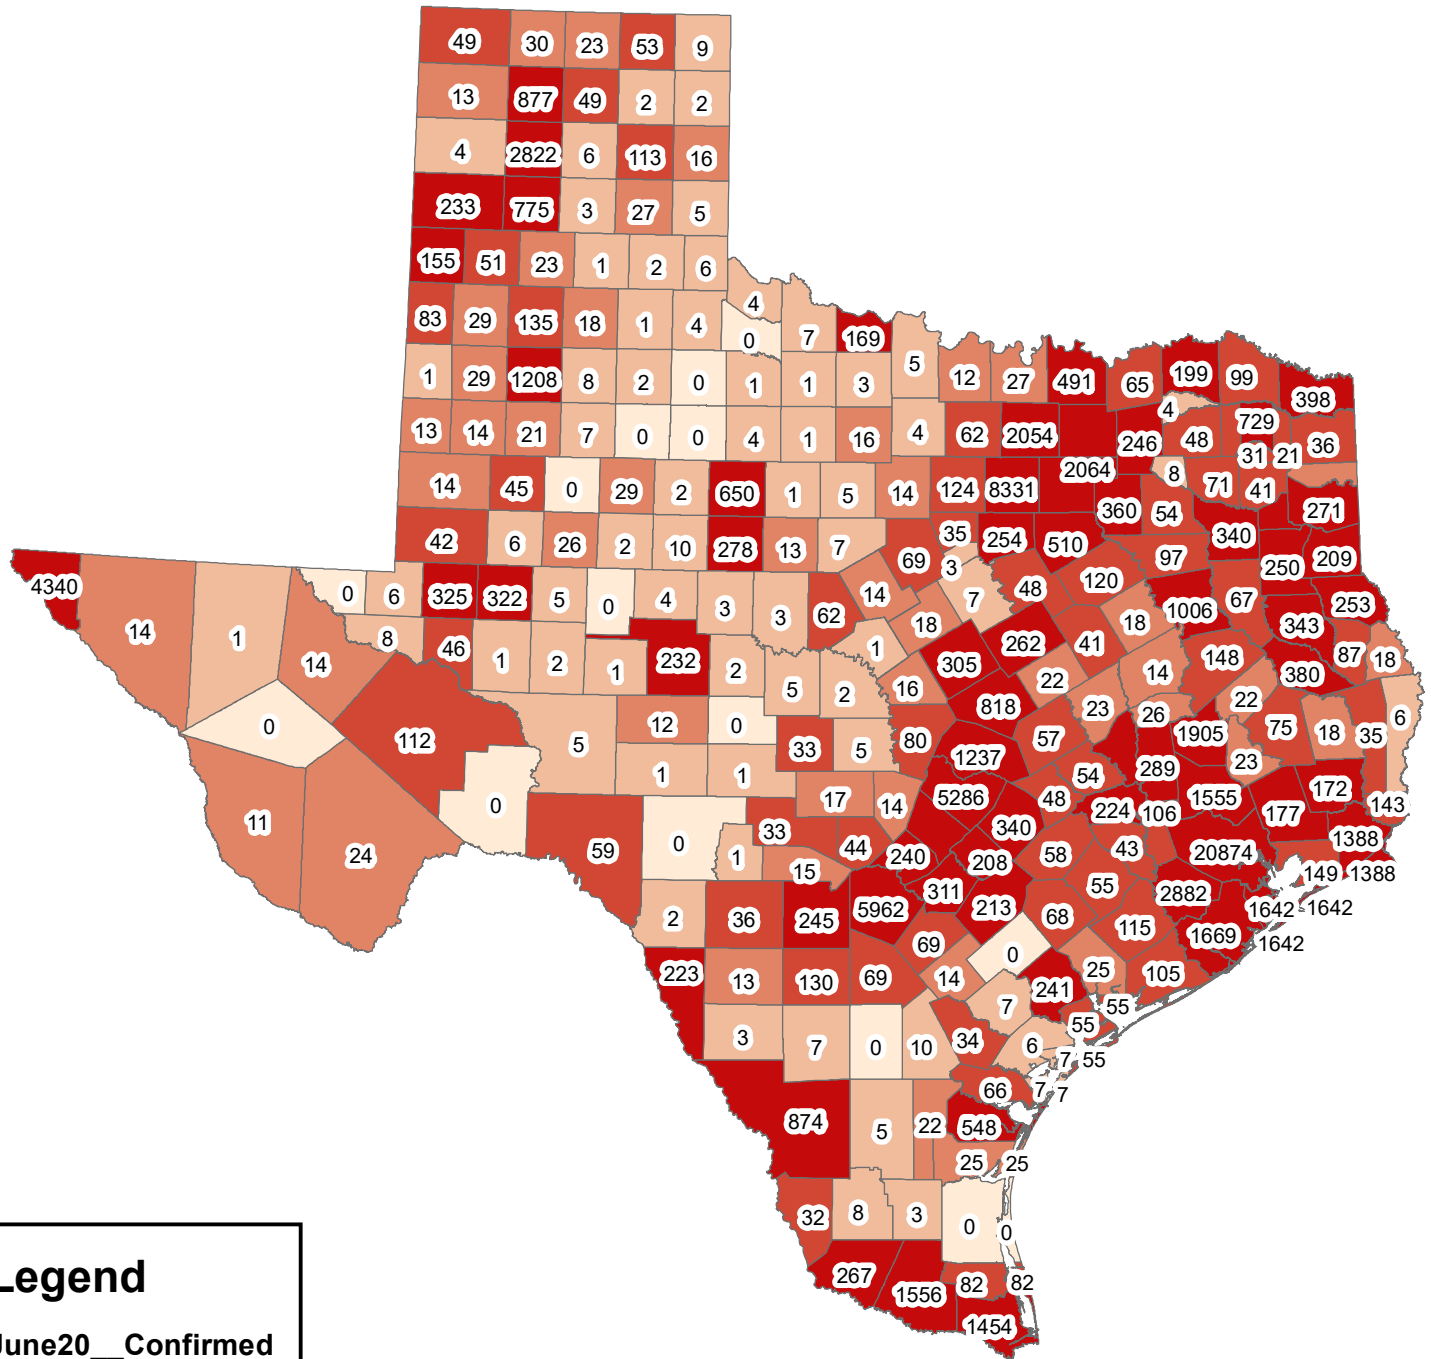

Texas Covid-19 Confirmed Cases June 20, 2020

Legend

June20__Confirmed

- 0
- 1-10
- 11-30
- 31-150
- 151-20874

The City of Stephenville makes every effort to ensure this map is free of errors but does not warrant the map or its features. The City of Stephenville provides this map without any warranty of any kind whatsoever, either expressed or implied.

https://github.com/CSSEGISandData/COVID-19/tree/master/csse_covid_19_data/csse_covid_19_daily_reports