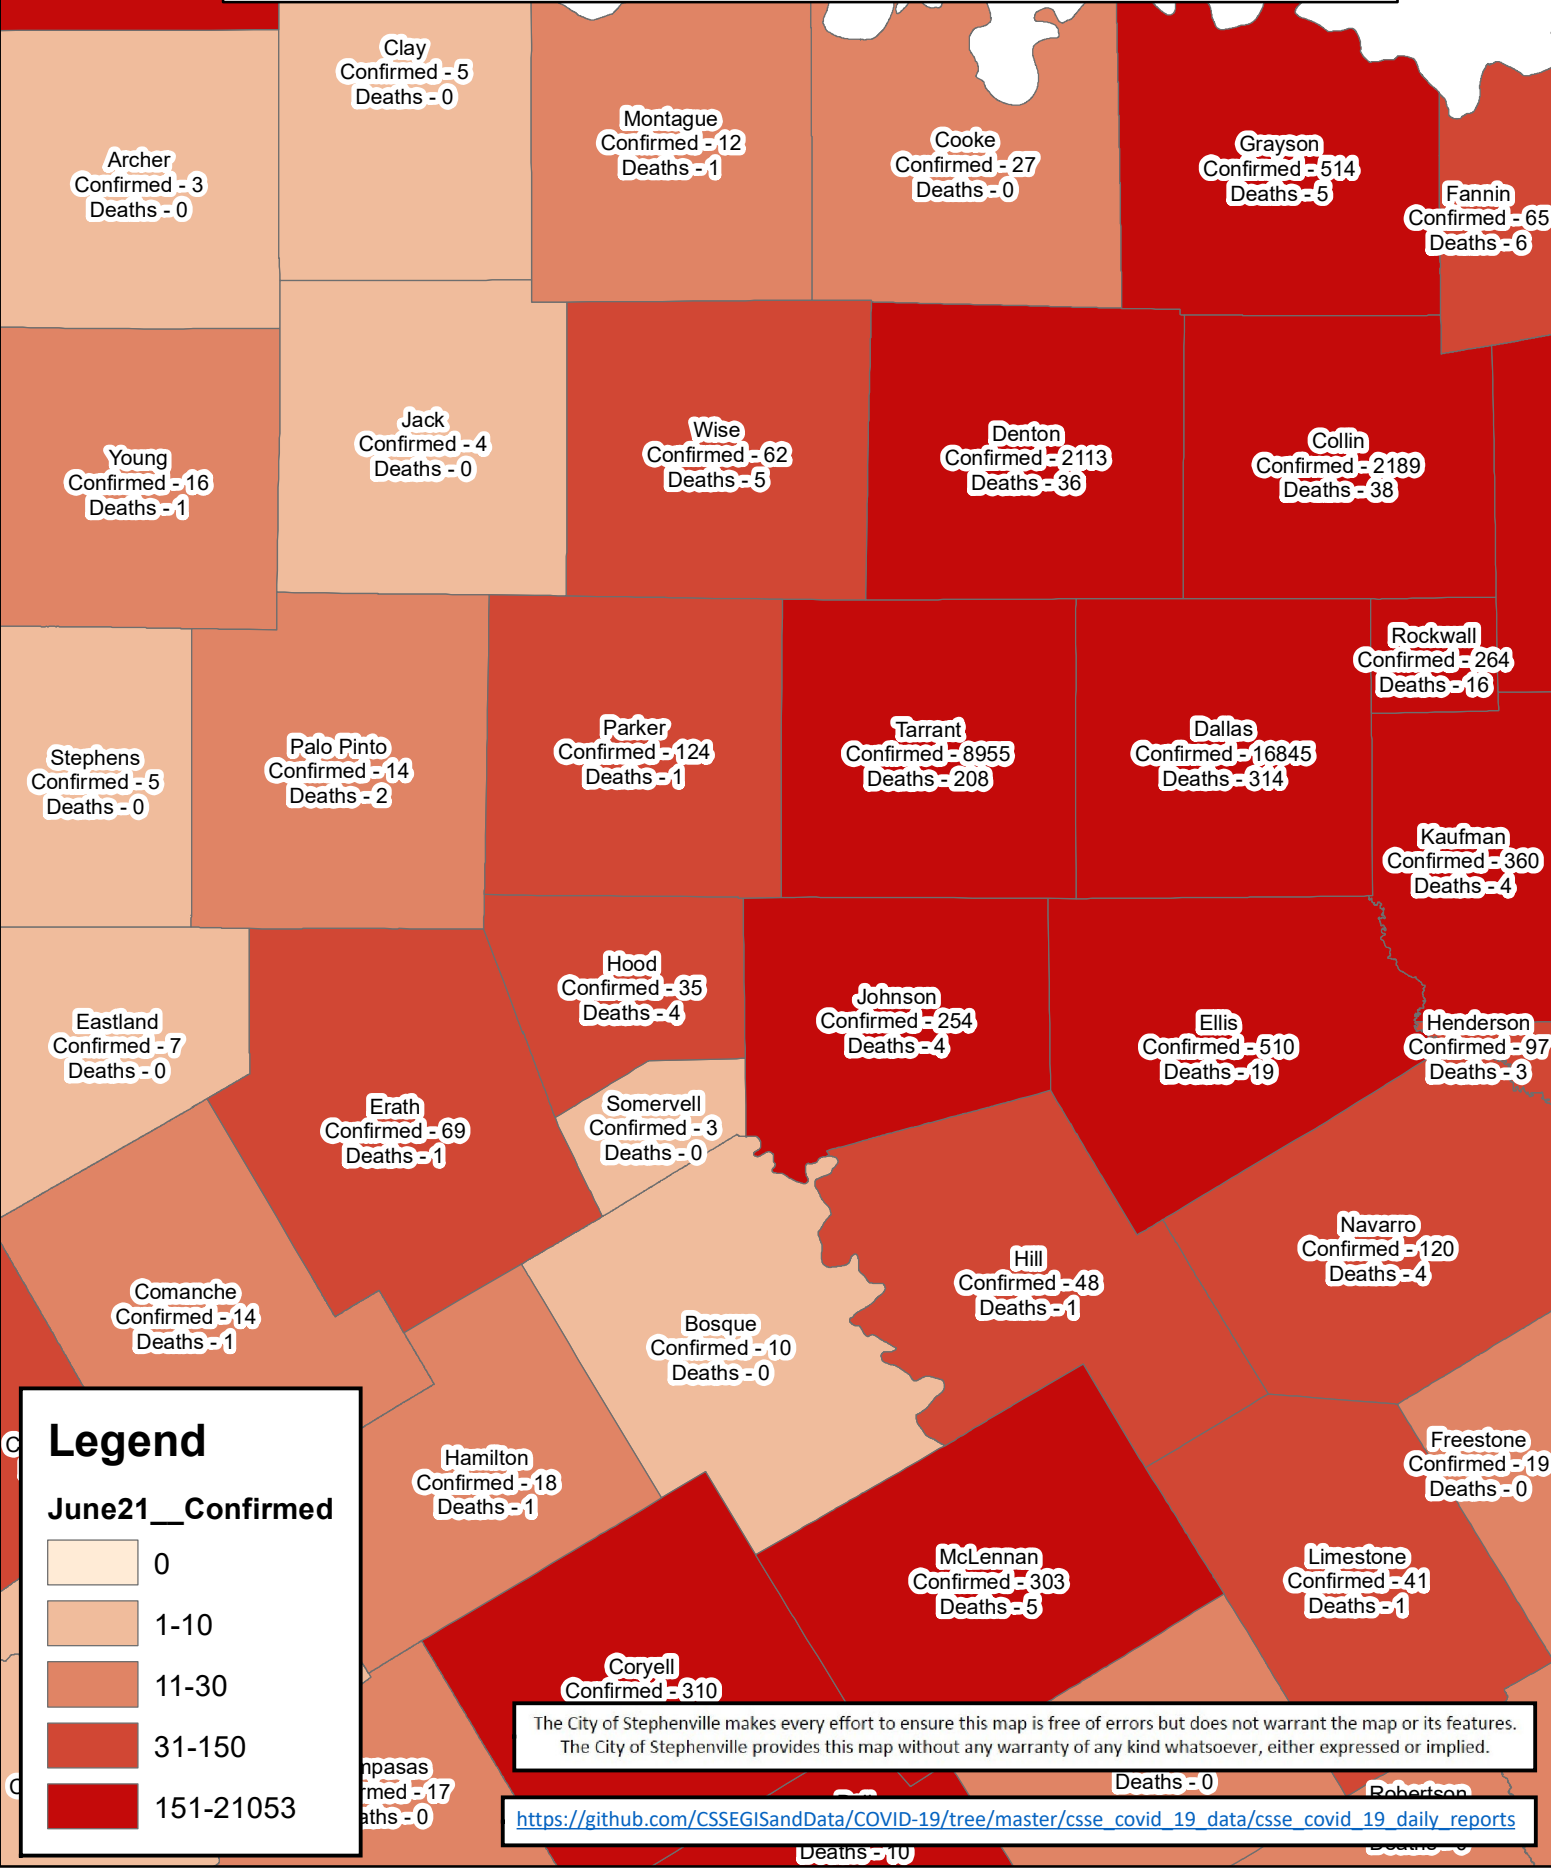

Erath County Area Covid-19 Confirmed Cases June 21, 2020

Legend

June21__Confirmed

0
1-10
11-30
31-150
151-21053

The City of Stephenville makes every effort to ensure this map is free of errors but does not warrant the map or its features. The City of Stephenville provides this map without any warranty of any kind whatsoever, either expressed or implied.

https://github.com/CSSEGISandData/COVID-19/tree/master/csse_covid_19_data/csse_covid_19_daily_reports