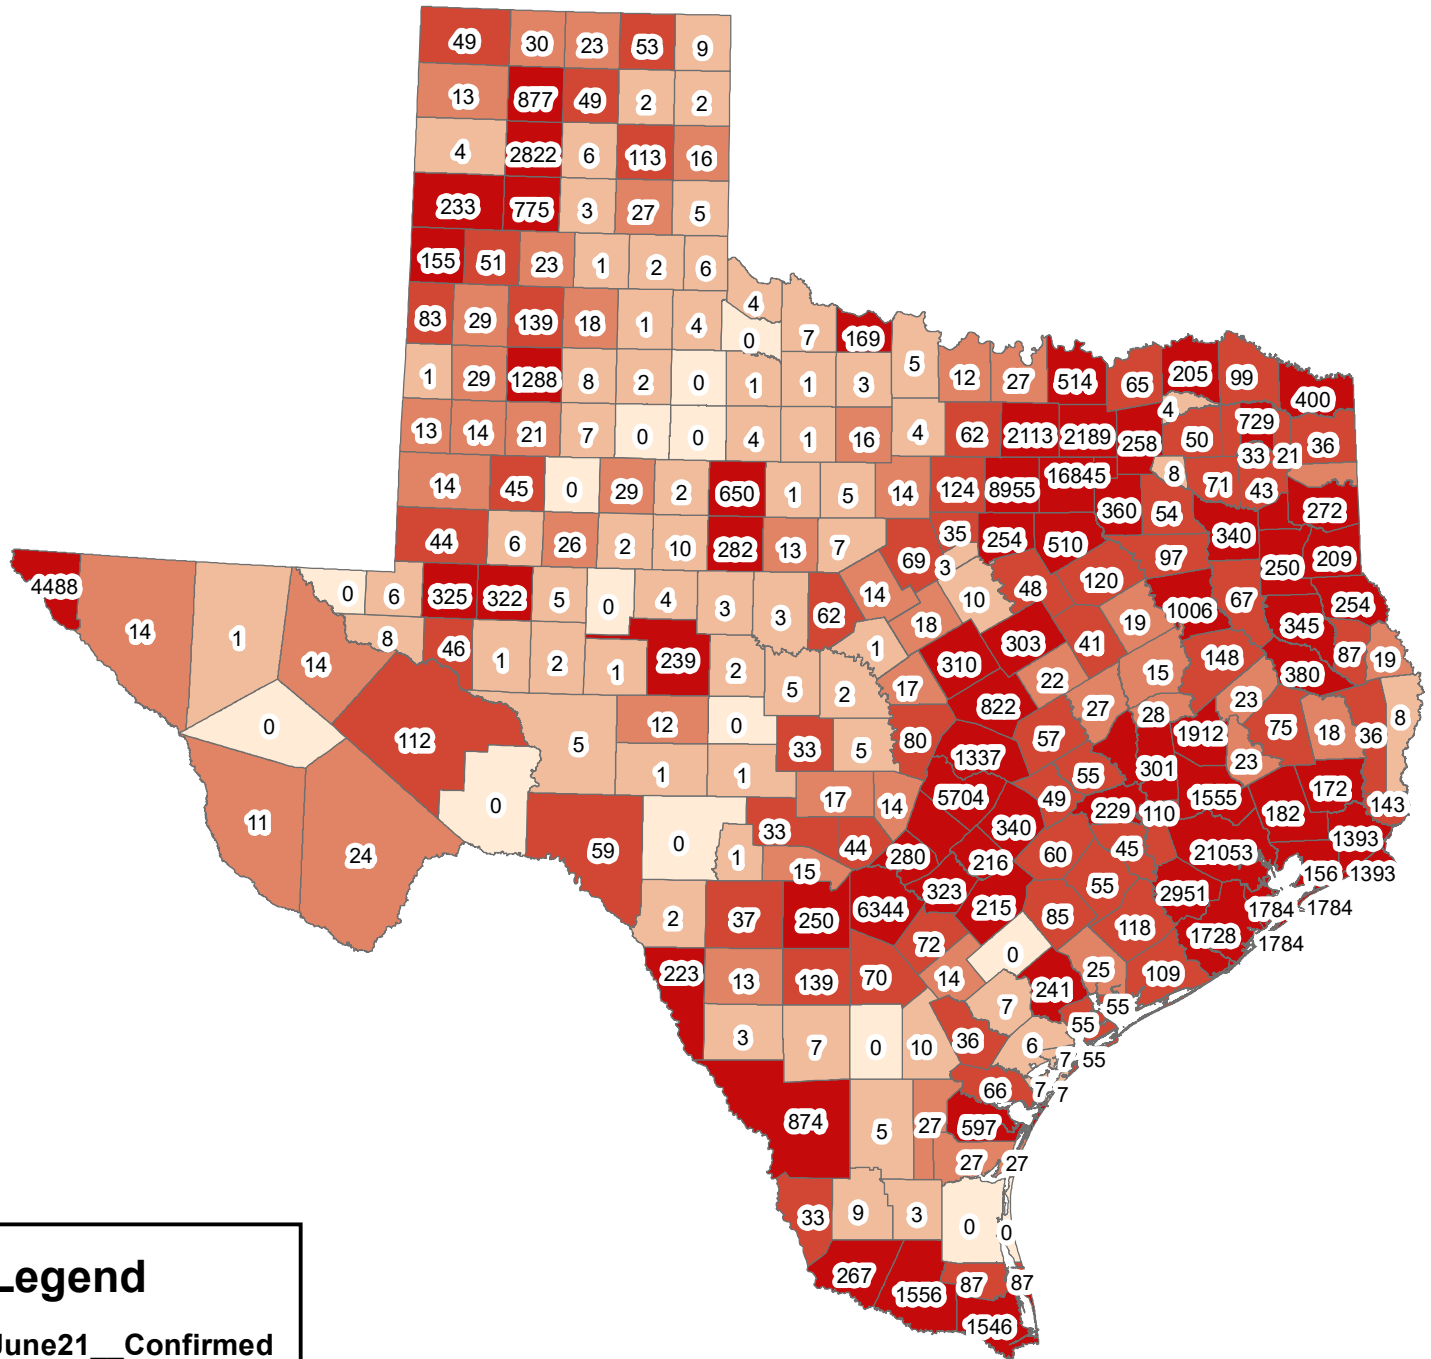

Texas Covid-19 Confirmed Cases June 21, 2020

Legend

June21__Confirmed

- 0
- 1-10
- 11-30
- 31-150
- 151-21053

The City of Stephenville makes every effort to ensure this map is free of errors but does not warrant the map or its features. The City of Stephenville provides this map without any warranty of any kind whatsoever, either expressed or implied.

https://github.com/CSSEGISandData/COVID-19/tree/master/csse_covid_19_data/csse_covid_19_daily_reports