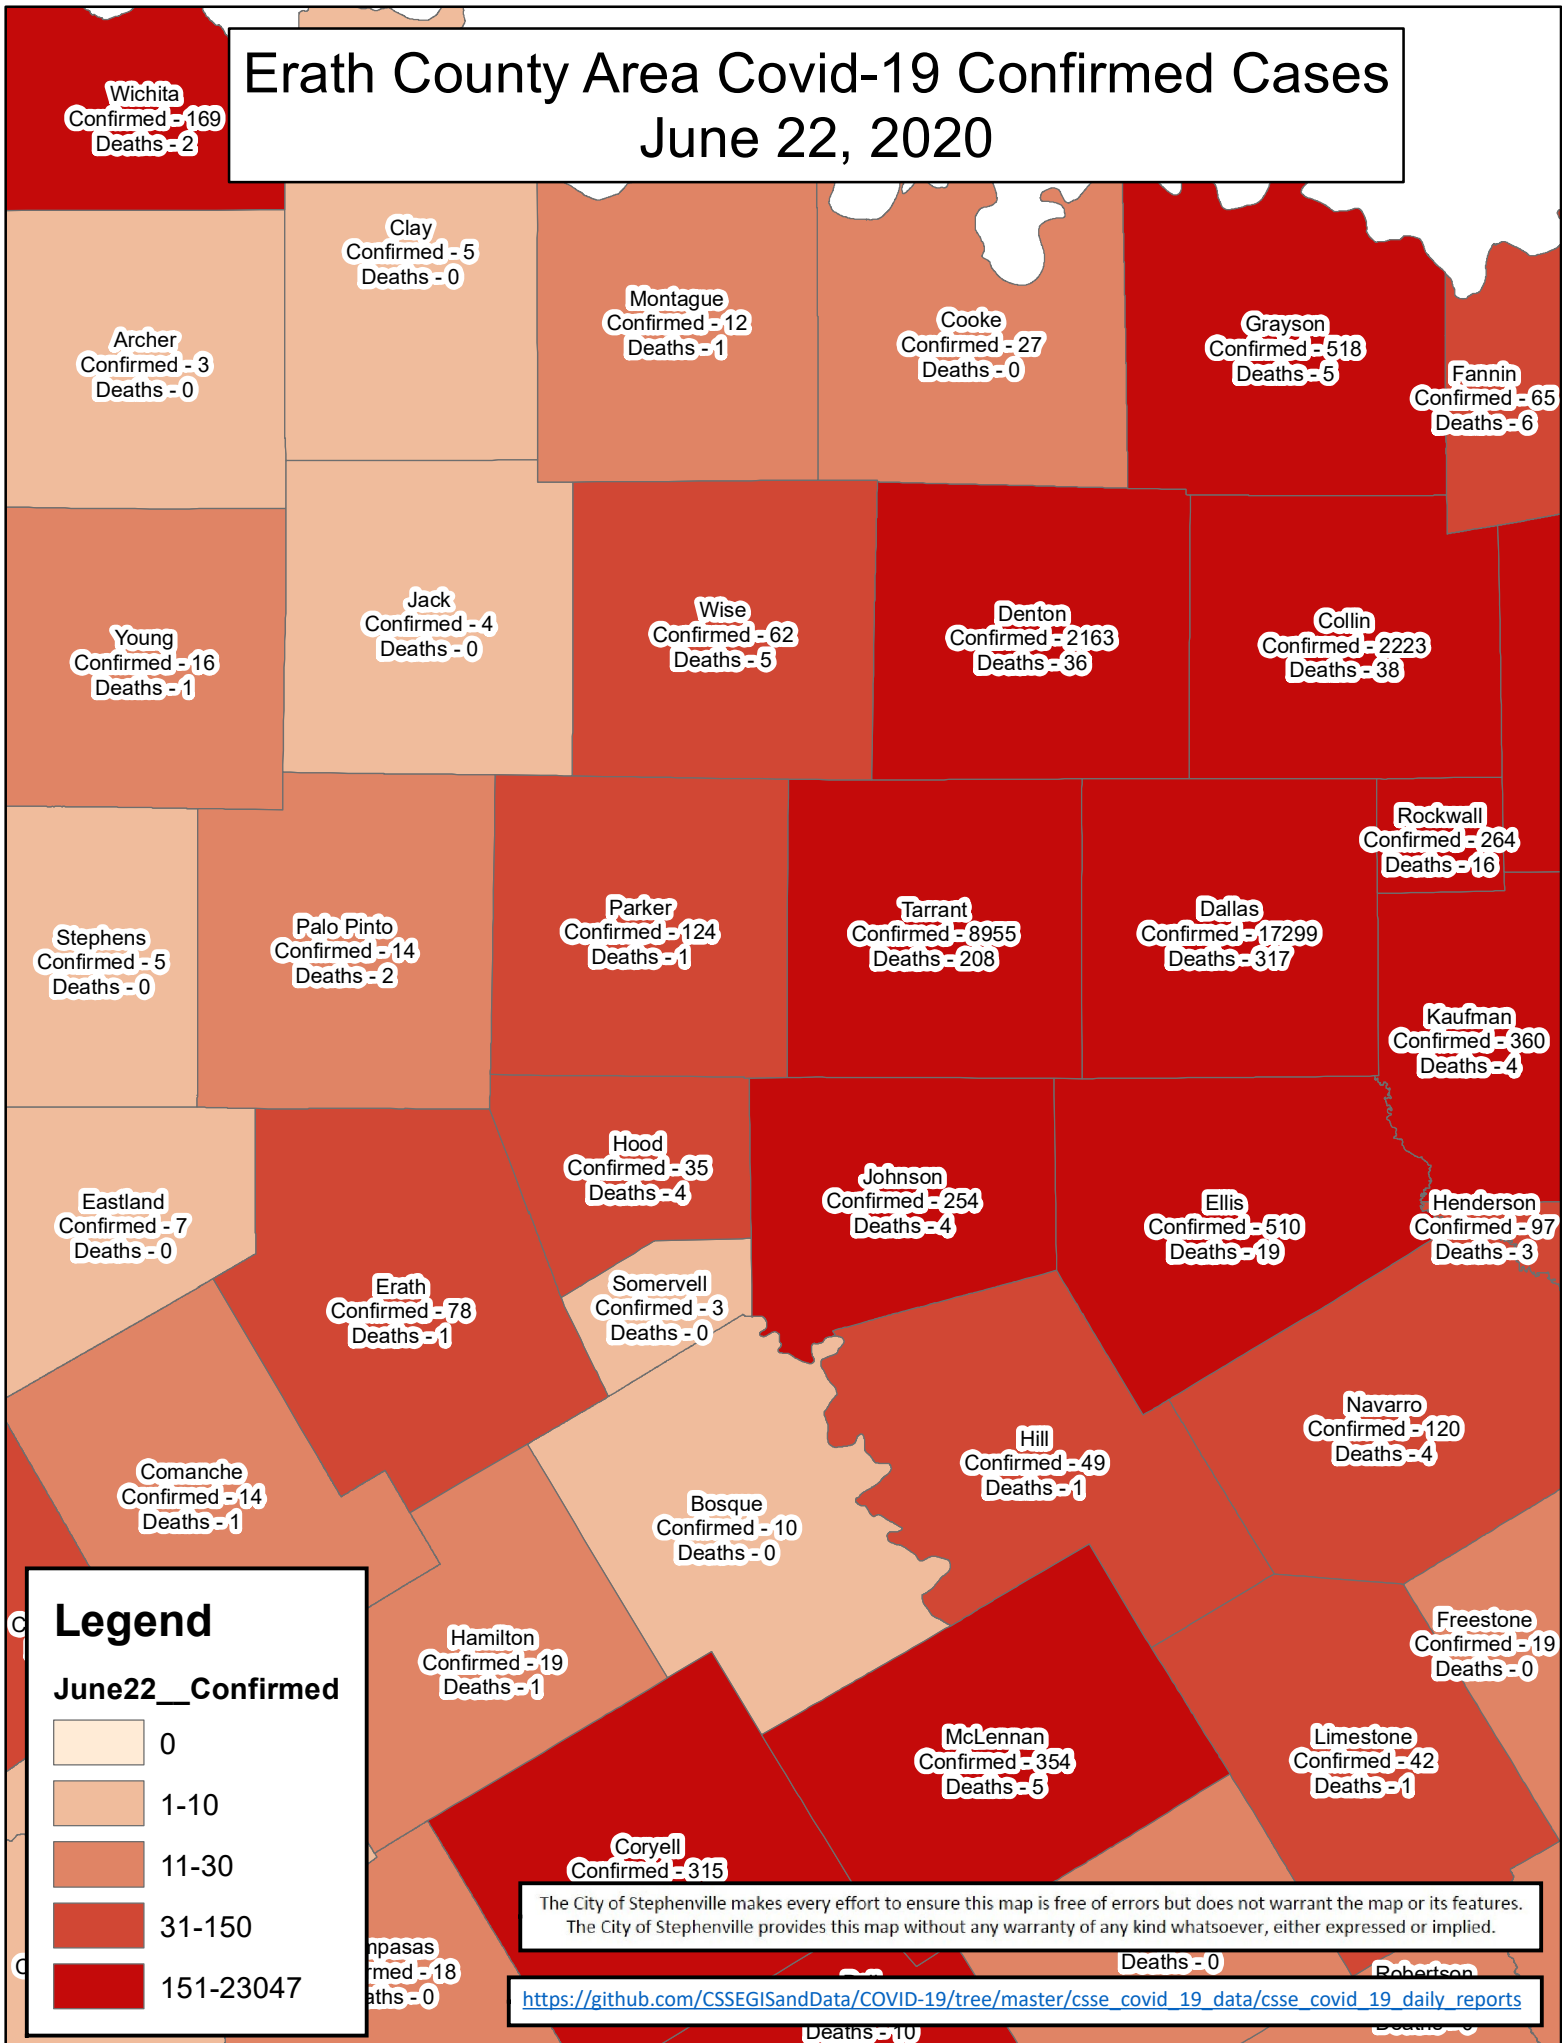

Erath County Area Covid-19 Confirmed Cases June 22, 2020

Legend

June22__Confirmed

- 0
- 1-10
- 11-30
- 31-150
- 151-23047

The City of Stephenville makes every effort to ensure this map is free of errors but does not warrant the map or its features. The City of Stephenville provides this map without any warranty of any kind whatsoever, either expressed or implied.

https://github.com/CSSEGISandData/COVID-19/tree/master/csse_covid_19_data/csse_covid_19_daily_reports