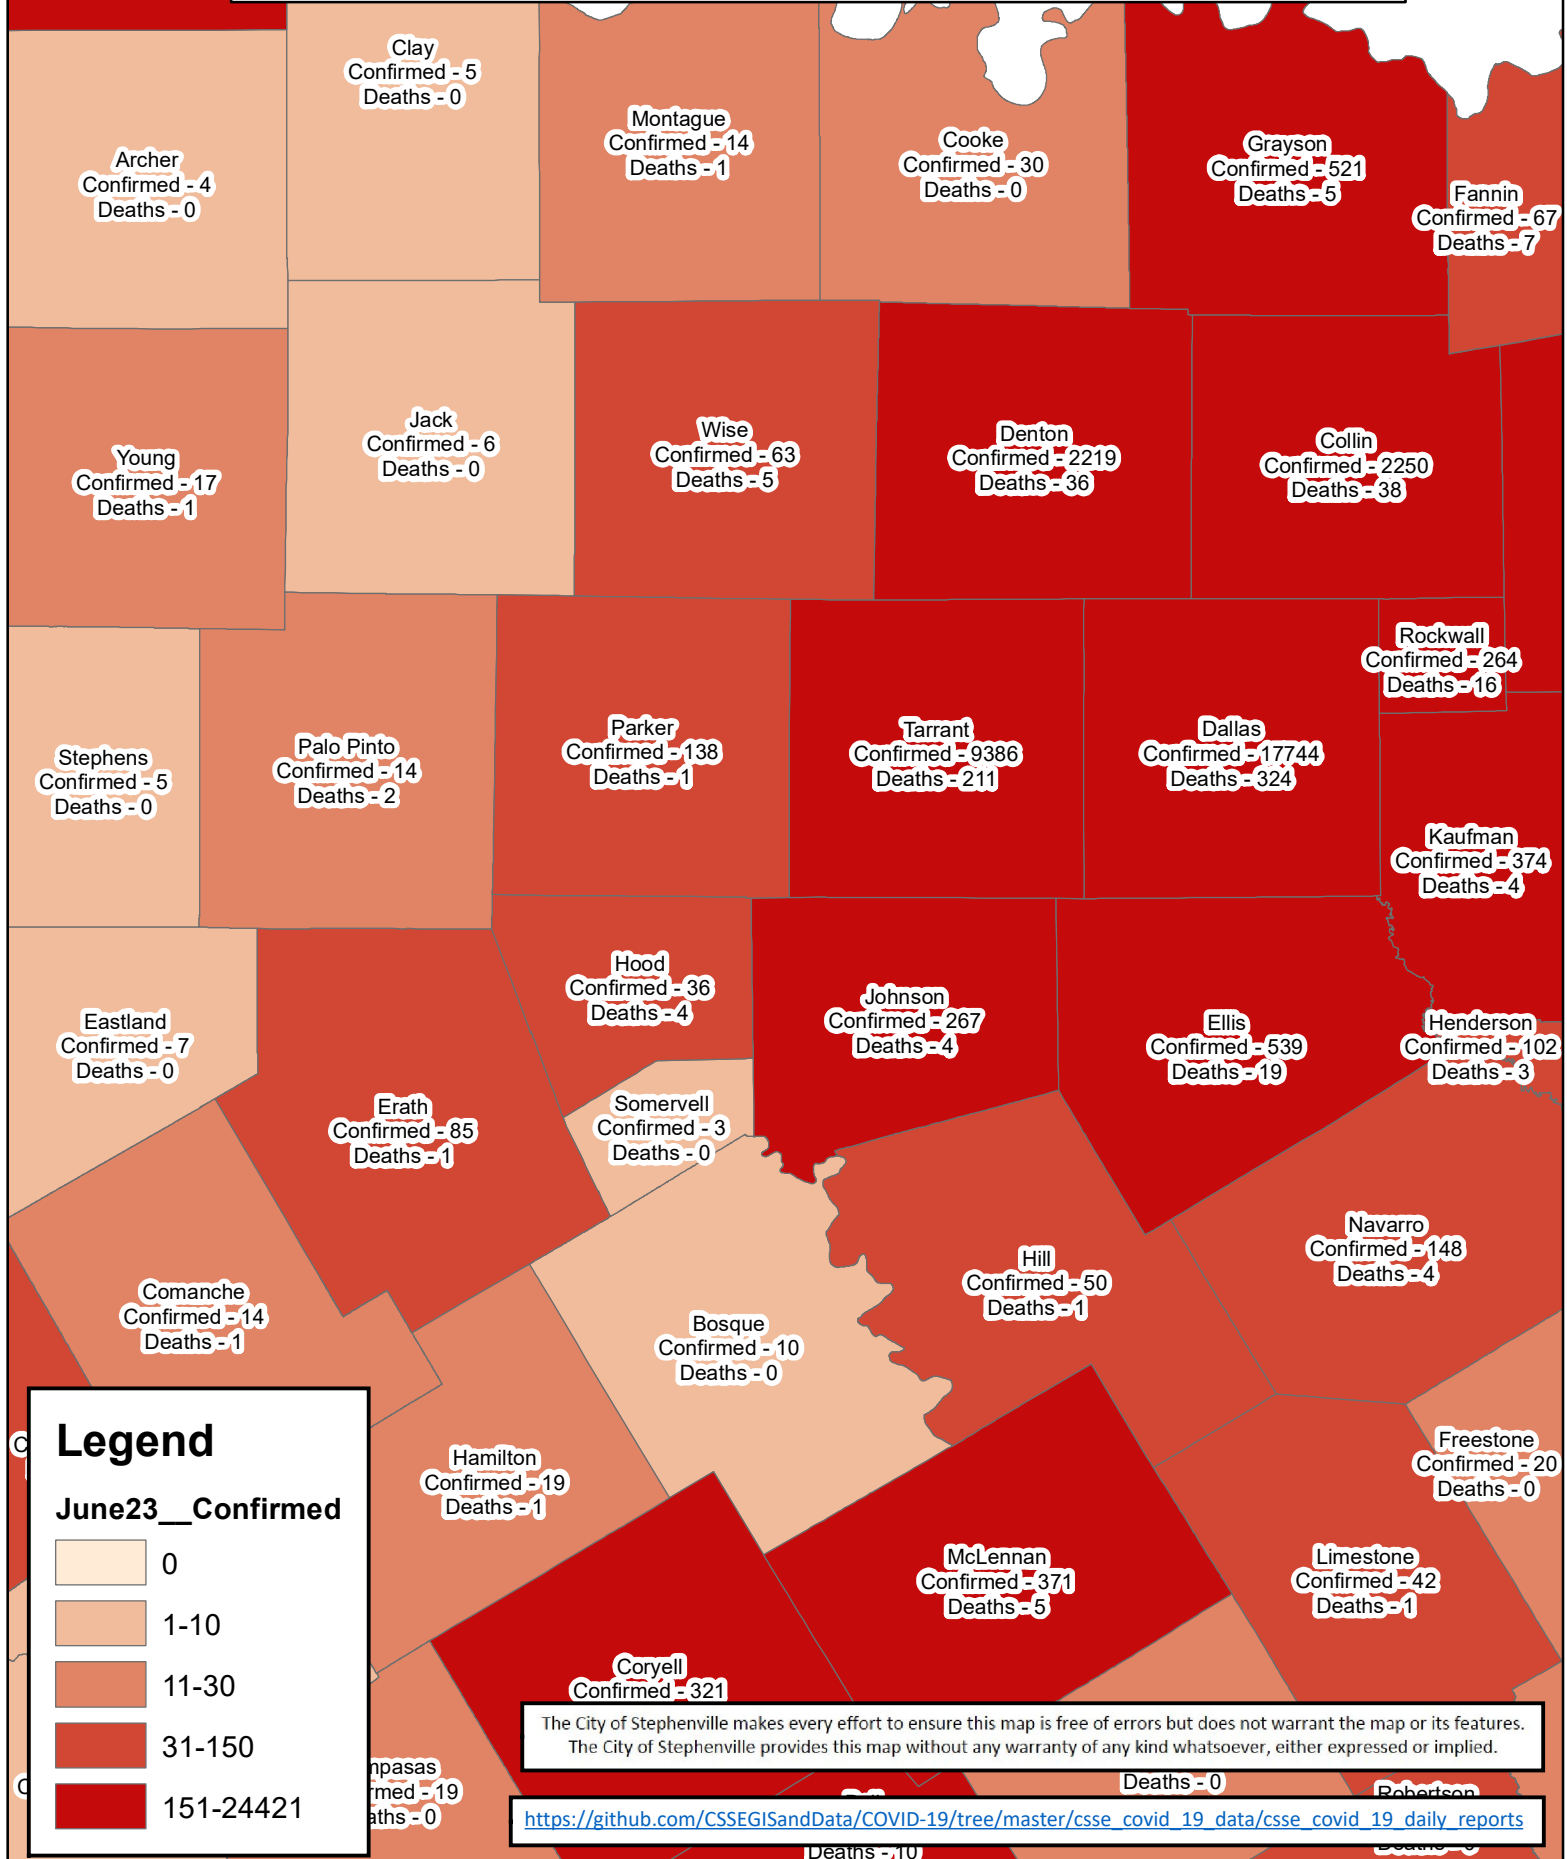

Erath County Area Covid-19 Confirmed Cases June 23, 2020

Legend

June23__Confirmed

- 0
- 1-10
- 11-30
- 31-150
- 151-24421

The City of Stephenville makes every effort to ensure this map is free of errors but does not warrant the map or its features. The City of Stephenville provides this map without any warranty of any kind whatsoever, either expressed or implied.

https://github.com/CSSEGISandData/COVID-19/tree/master/csse_covid_19_data/csse_covid_19_daily_reports