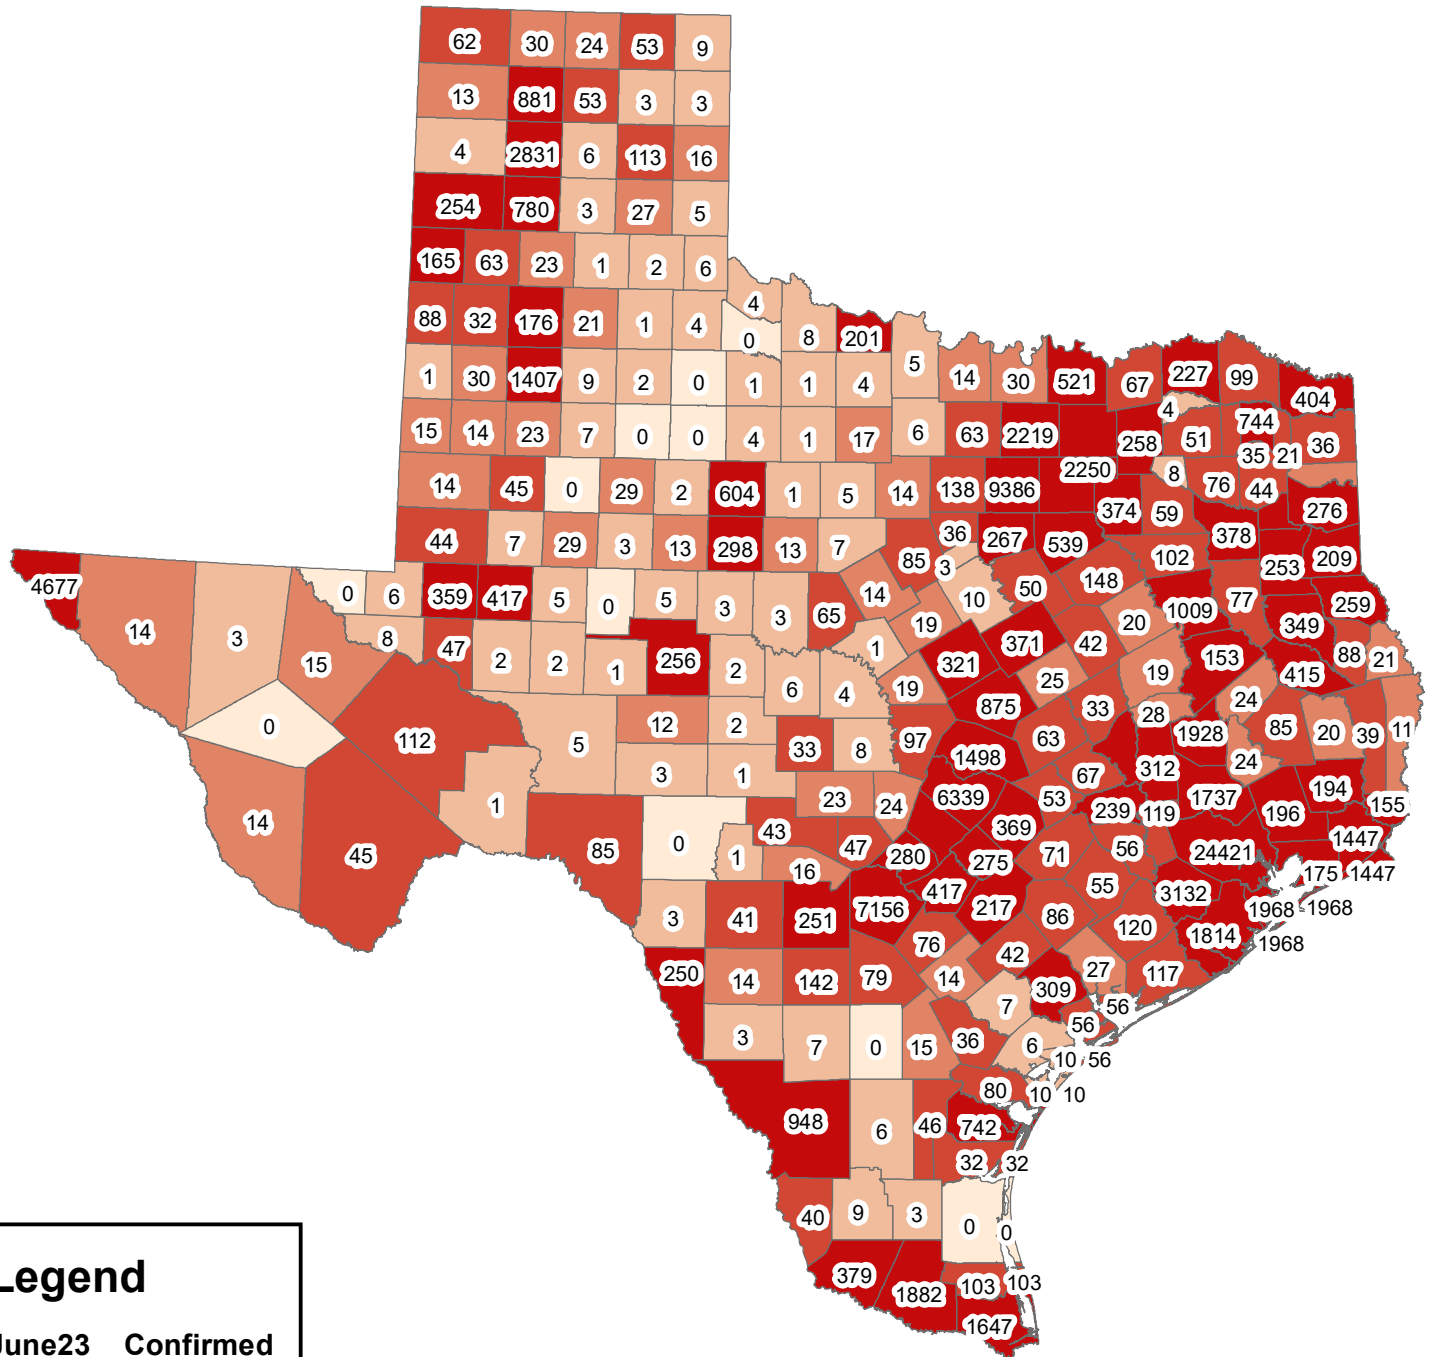

Texas Covid-19 Confirmed Cases June 23, 2020

Legend

June23__Confirmed

- 0
- 1-10
- 11-30
- 31-150
- 151-24421

The City of Stephenville makes every effort to ensure this map is free of errors but does not warrant the map or its features. The City of Stephenville provides this map without any warranty of any kind whatsoever, either expressed or implied.

https://github.com/CSSEGISandData/COVID-19/tree/master/csse_covid_19_data/csse_covid_19_daily_reports