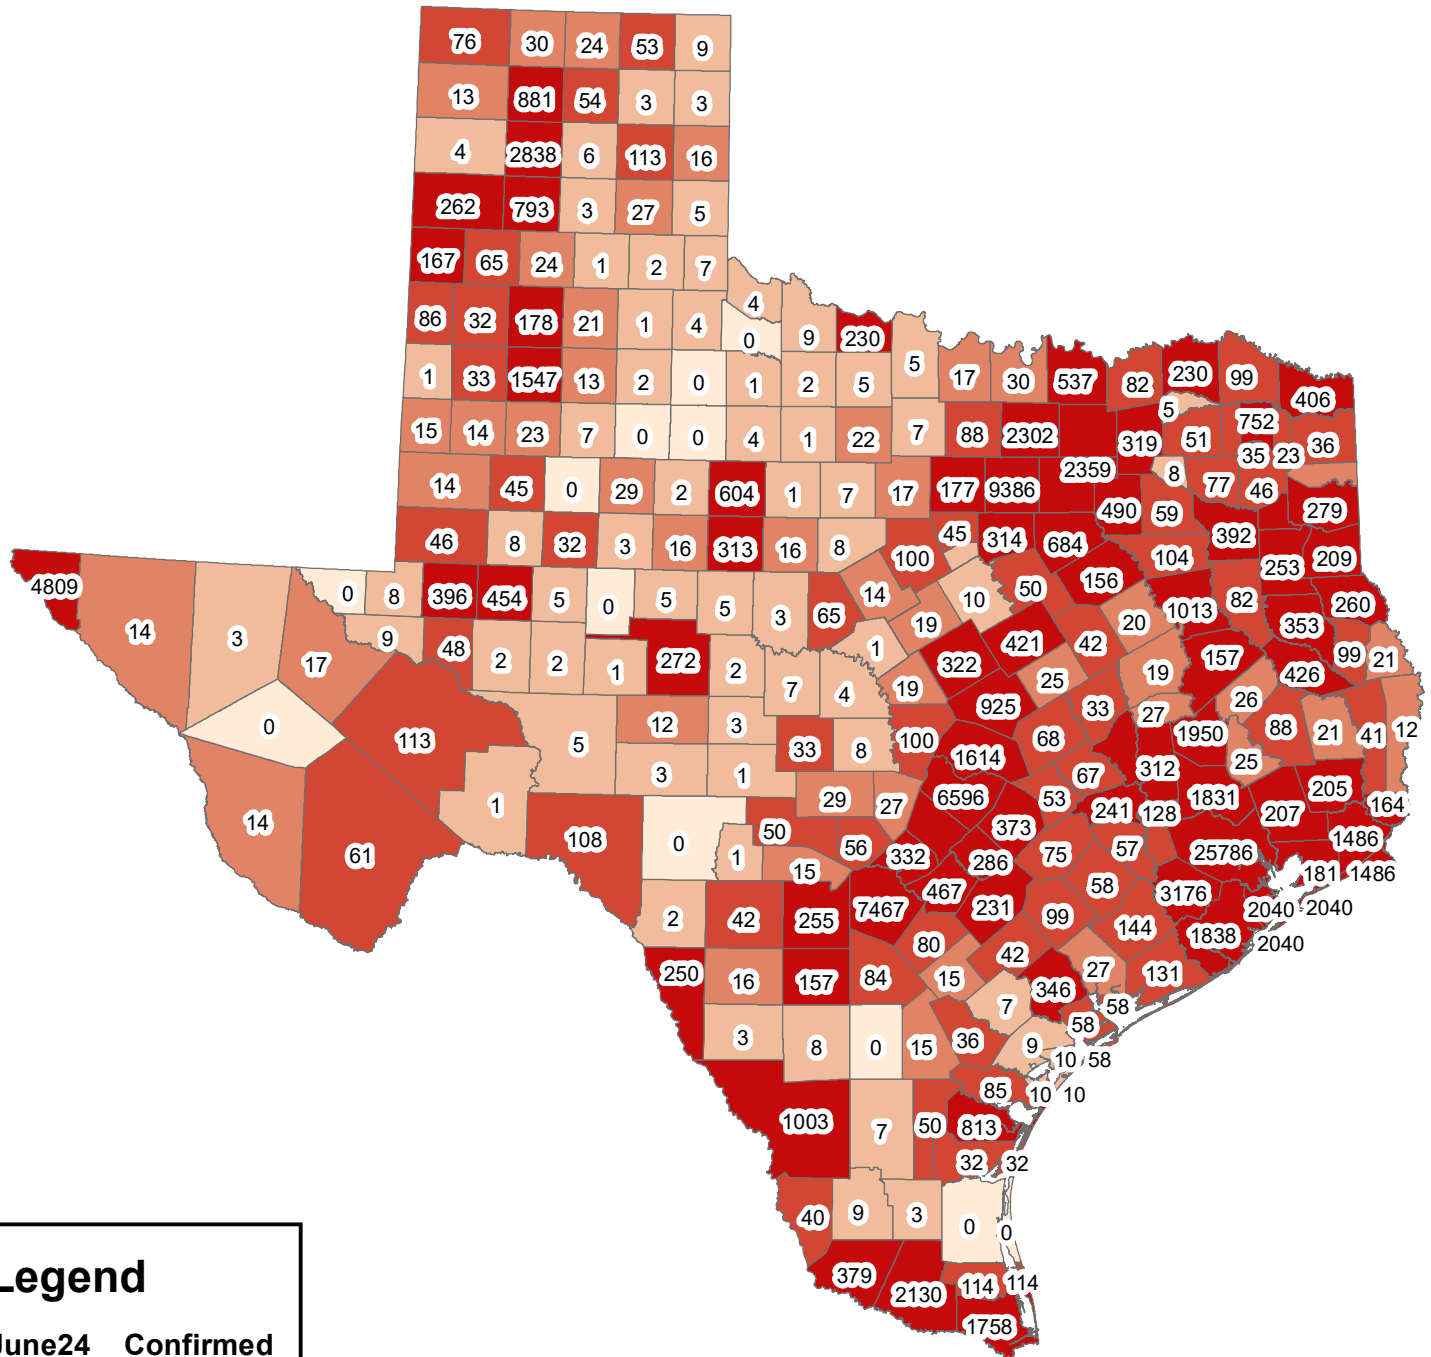

Texas Covid-19 Confirmed Cases June 24, 2020

Legend

June24__Confirmed

- 0
- 1-10
- 11-30
- 31-150
- 151-25786

The City of Stephenville makes every effort to ensure this map is free of errors but does not warrant the map or its features. The City of Stephenville provides this map without any warranty of any kind whatsoever, either expressed or implied.

https://github.com/CSSEGISandData/COVID-19/tree/master/csse_covid_19_data/csse_covid_19_daily_reports