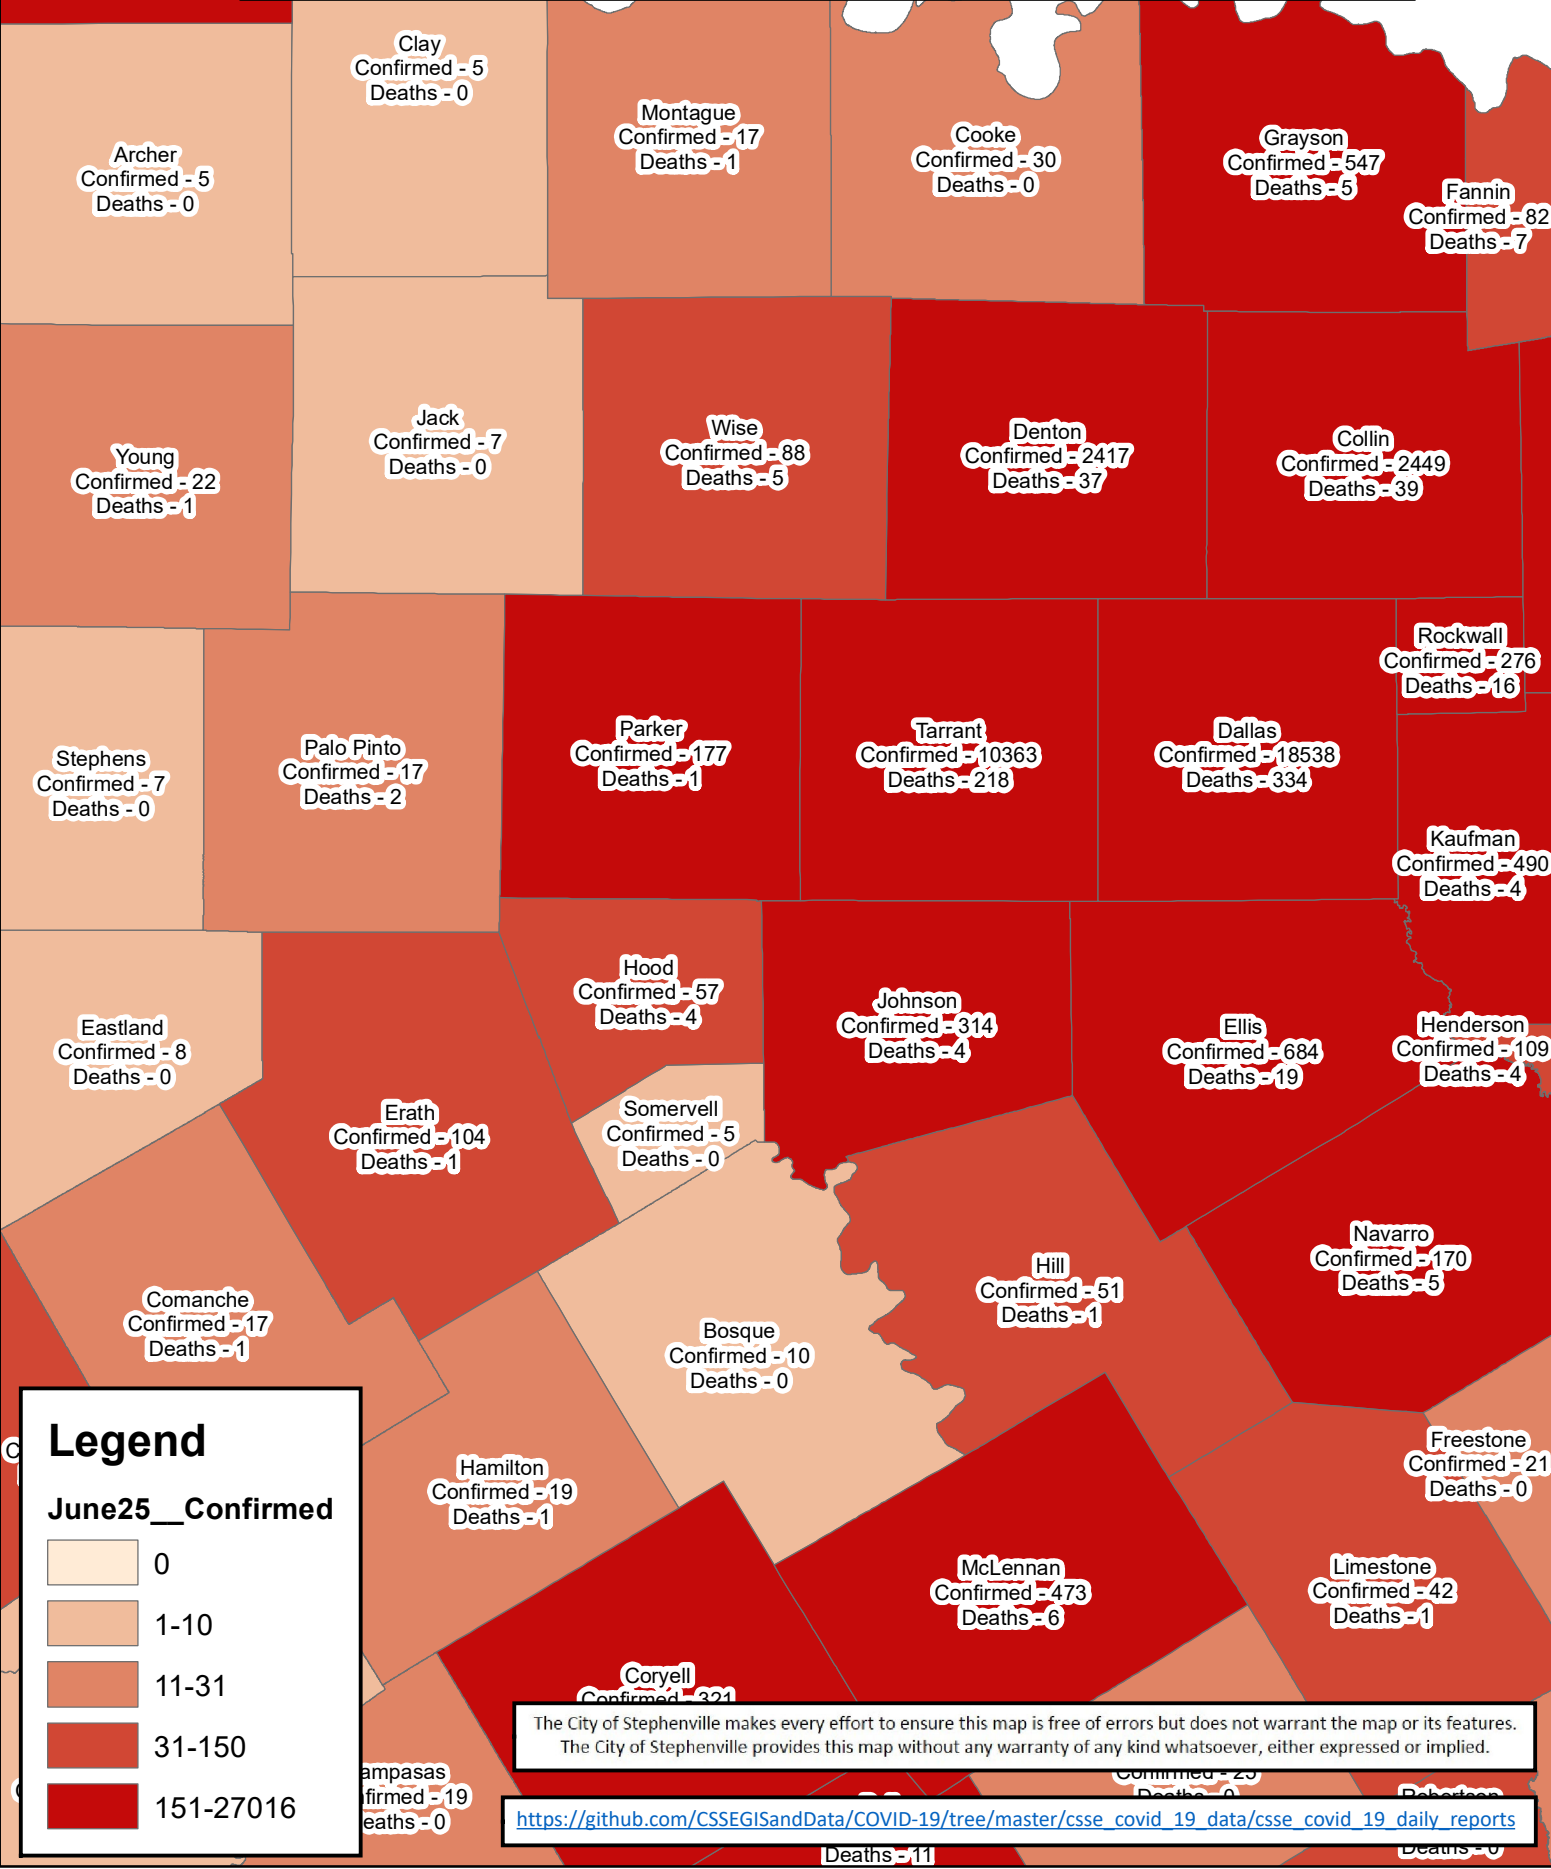

Erath County Area Covid-19 Confirmed Cases

June 25, 2020

Legend

June25__Confirmed

- 0
- 1-10
- 11-31
- 31-150
- 151-27016

The City of Stephenville makes every effort to ensure this map is free of errors but does not warrant the map or its features. The City of Stephenville provides this map without any warranty of any kind whatsoever, either expressed or implied.

https://github.com/CSSEGISandData/COVID-19/tree/master/csse_covid_19_data/csse_covid_19_daily_reports