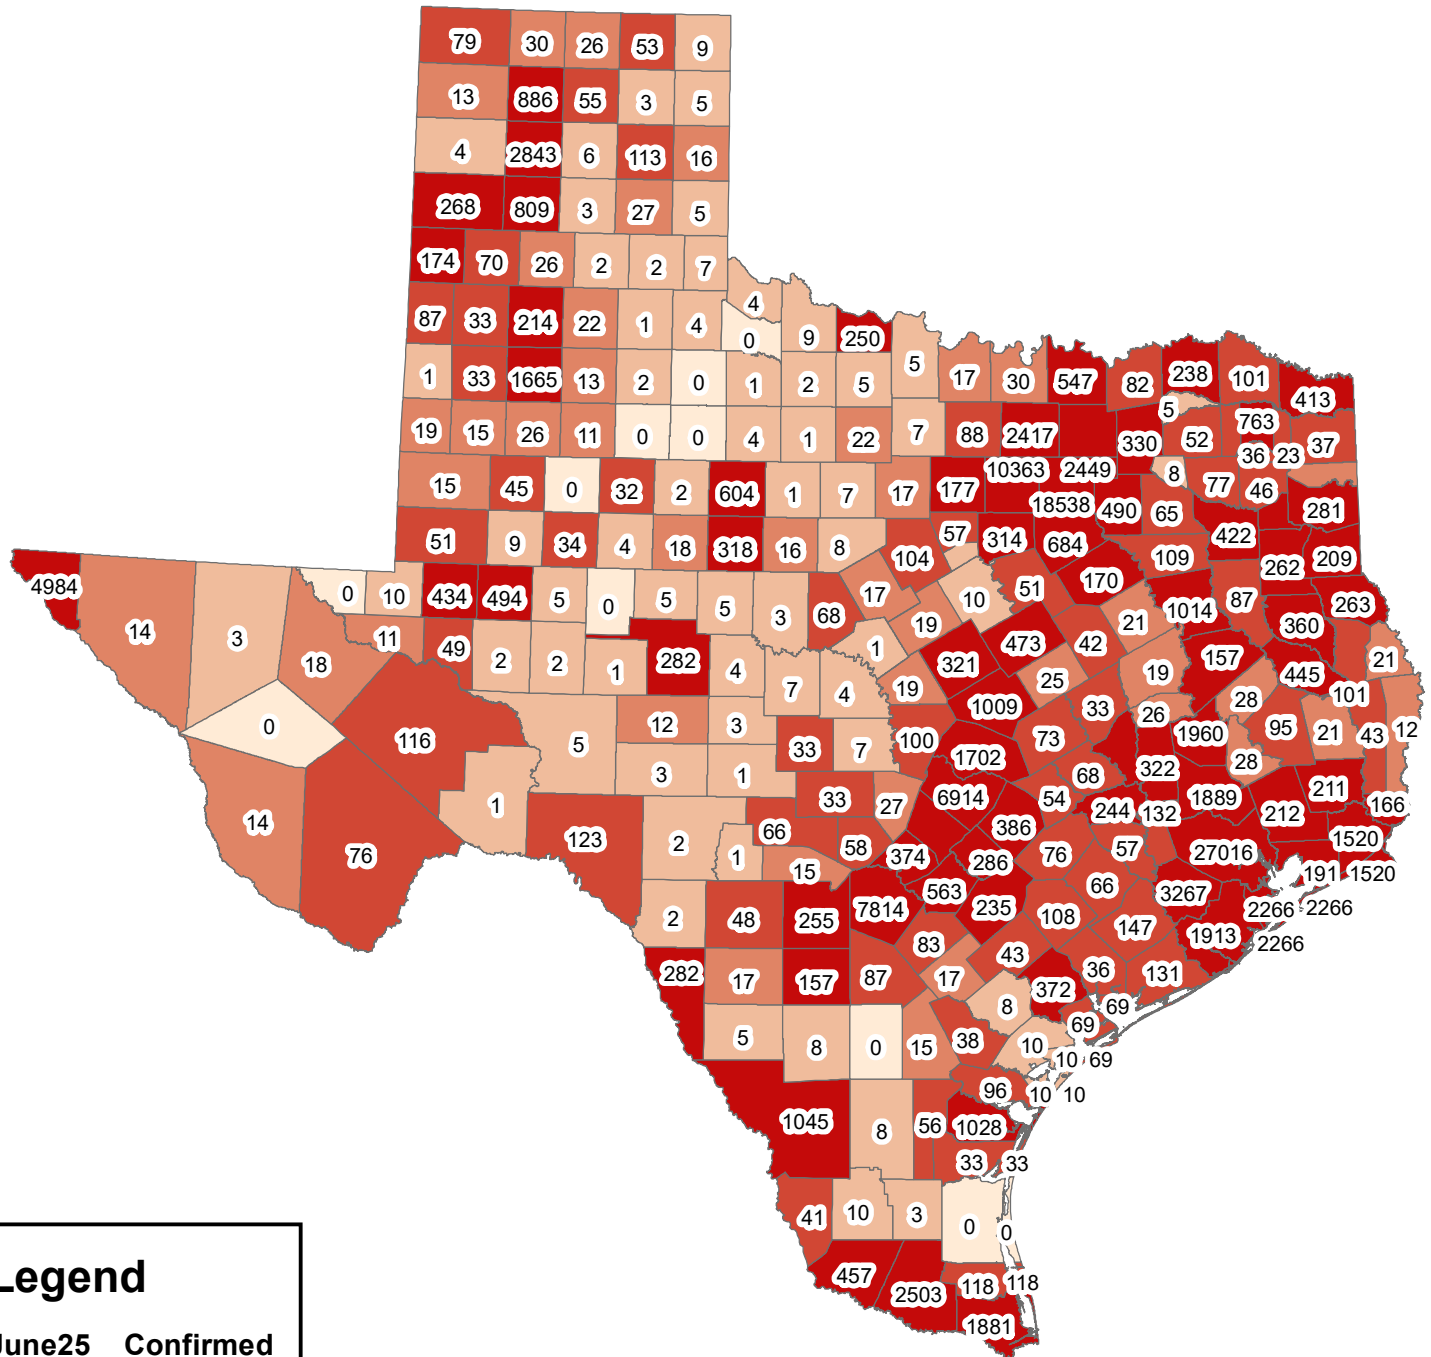

Texas Covid-19 Confirmed Cases June 25, 2020

Legend

June25__Confirmed

- 0
- 1-10
- 11-31
- 31-150
- 151-27016

The City of Stephenville makes every effort to ensure this map is free of errors but does not warrant the map or its features. The City of Stephenville provides this map without any warranty of any kind whatsoever, either expressed or implied.

https://github.com/CSSEGISandData/COVID-19/tree/master/csse_covid_19_data/csse_covid_19_daily_reports