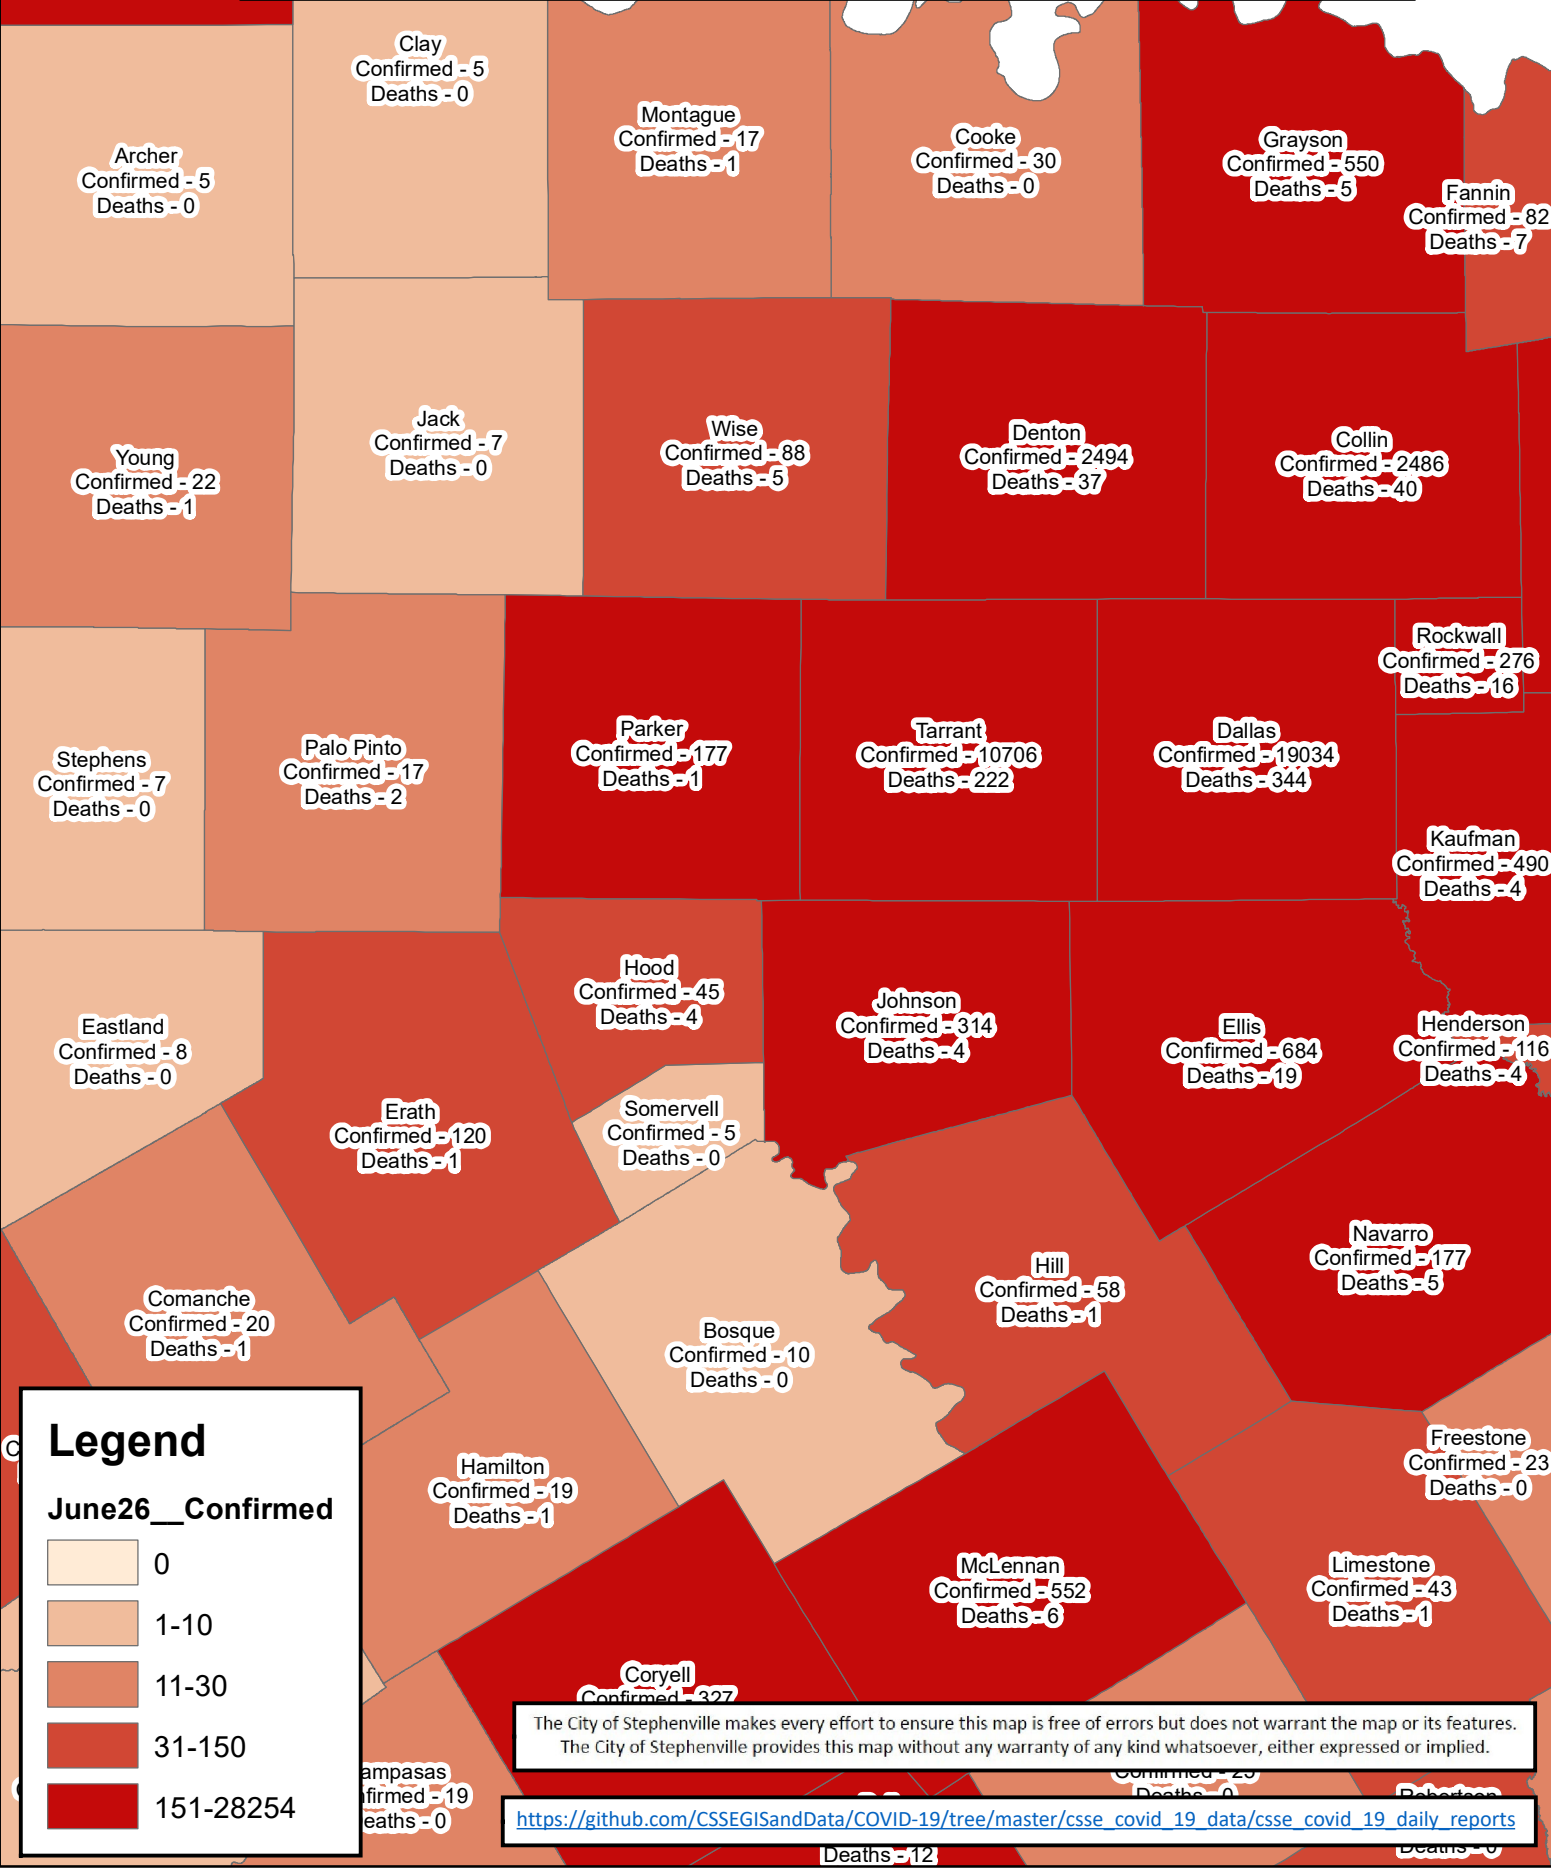

Erath County Area Covid-19 Confirmed Cases June 26, 2020

Legend

June26__Confirmed

0
1-10
11-30
31-150
151-28254

The City of Stephenville makes every effort to ensure this map is free of errors but does not warrant the map or its features. The City of Stephenville provides this map without any warranty of any kind whatsoever, either expressed or implied.

https://github.com/CSSEGISandData/COVID-19/tree/master/csse_covid_19_data/csse_covid_19_daily_reports