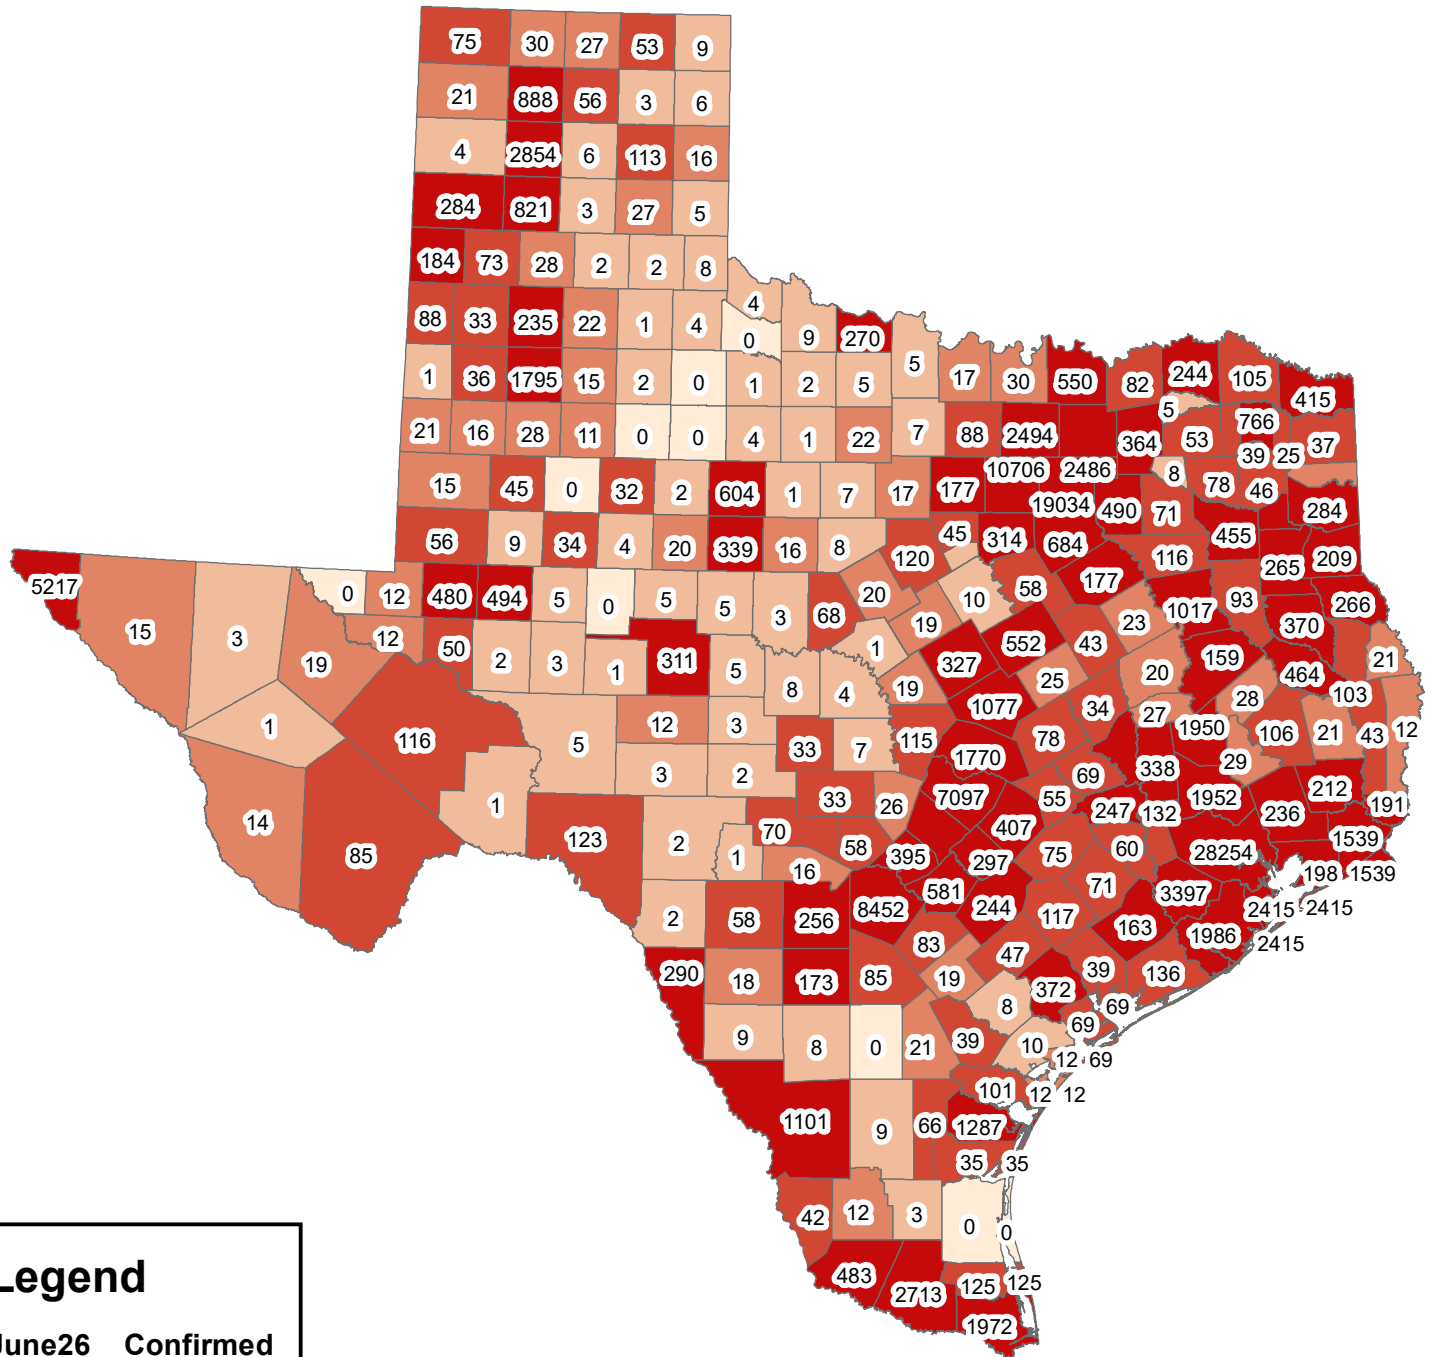

Texas Covid-19 Confirmed Cases June 26, 2020

Legend

June26__Confirmed

- 0
- 1-10
- 11-30
- 31-150
- 151-28254

The City of Stephenville makes every effort to ensure this map is free of errors but does not warrant the map or its features. The City of Stephenville provides this map without any warranty of any kind whatsoever, either expressed or implied.

https://github.com/CSSEGISandData/COVID-19/tree/master/csse_covid_19_data/csse_covid_19_daily_reports