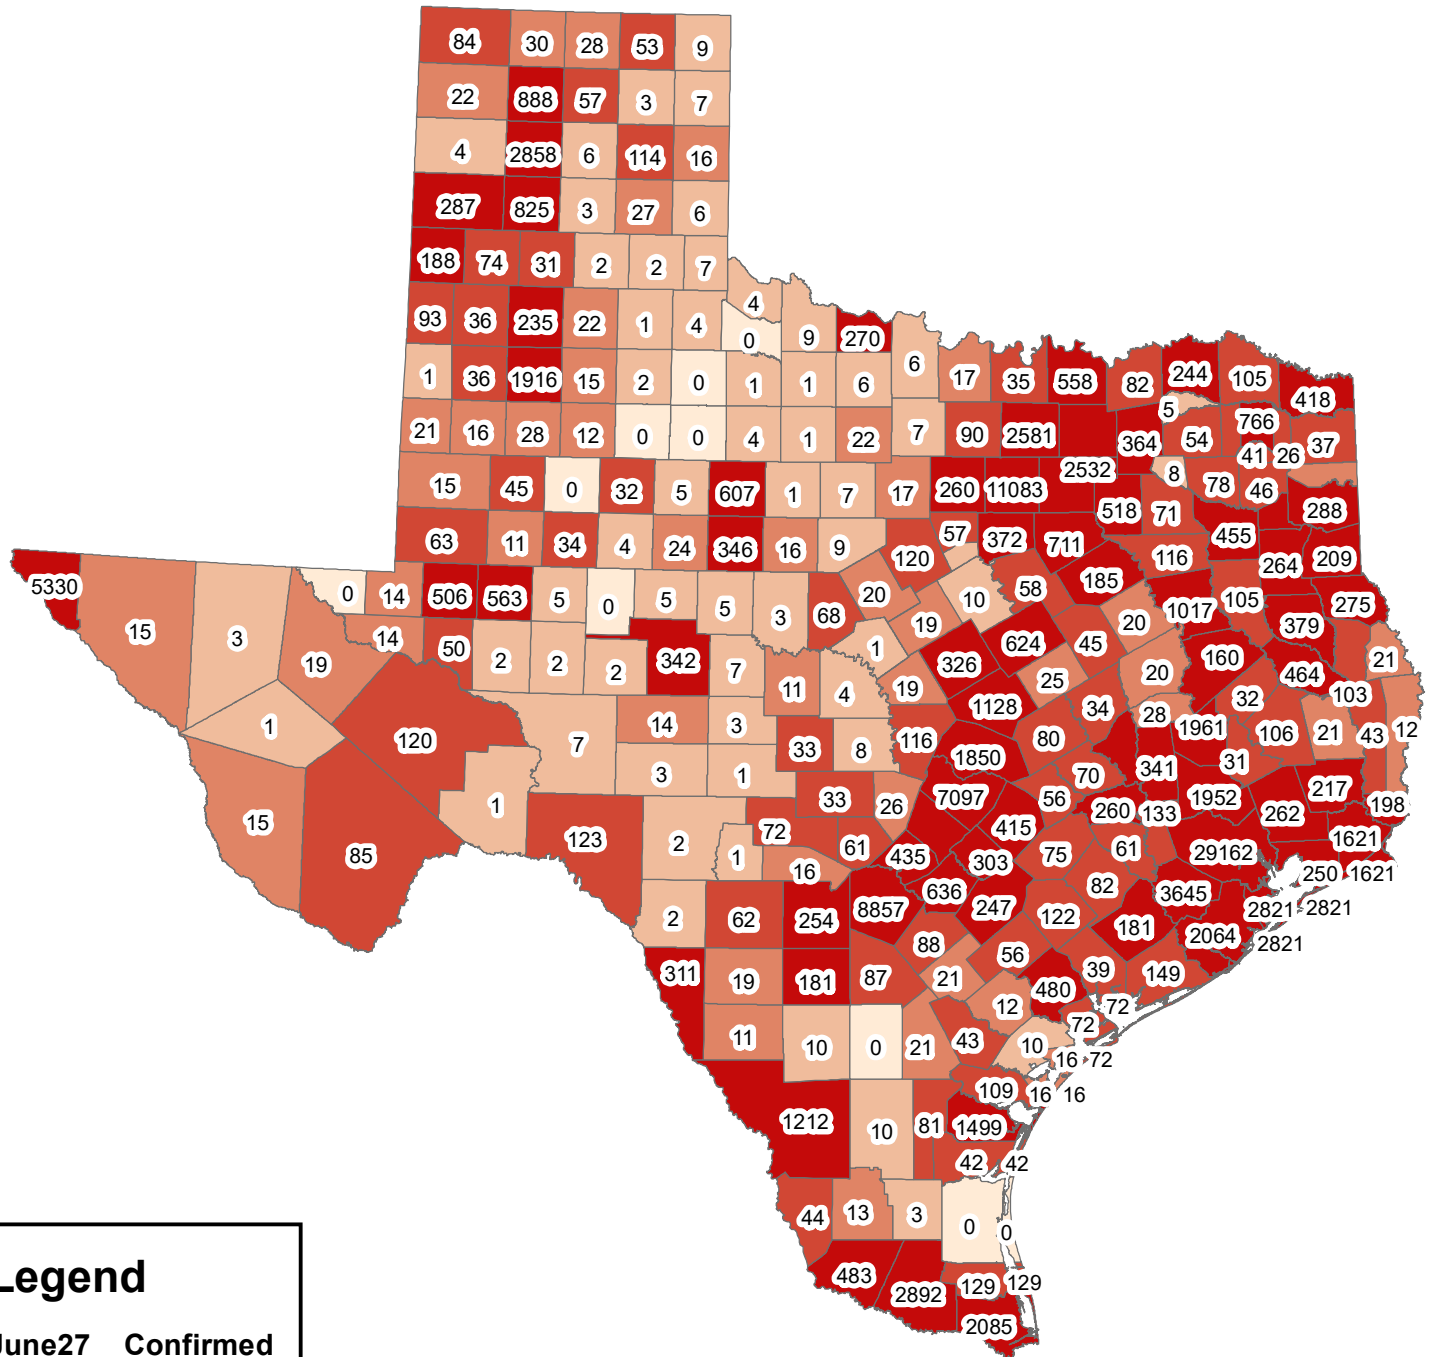

Texas Covid-19 Confirmed Cases June 27, 2020

Legend

June27__Confirmed

- 0
- 1-10
- 11-30
- 31-150
- 151-29162

The City of Stephenville makes every effort to ensure this map is free of errors but does not warrant the map or its features. The City of Stephenville provides this map without any warranty of any kind whatsoever, either expressed or implied.

https://github.com/CSSEGISandData/COVID-19/tree/master/csse_covid_19_data/csse_covid_19_daily_reports