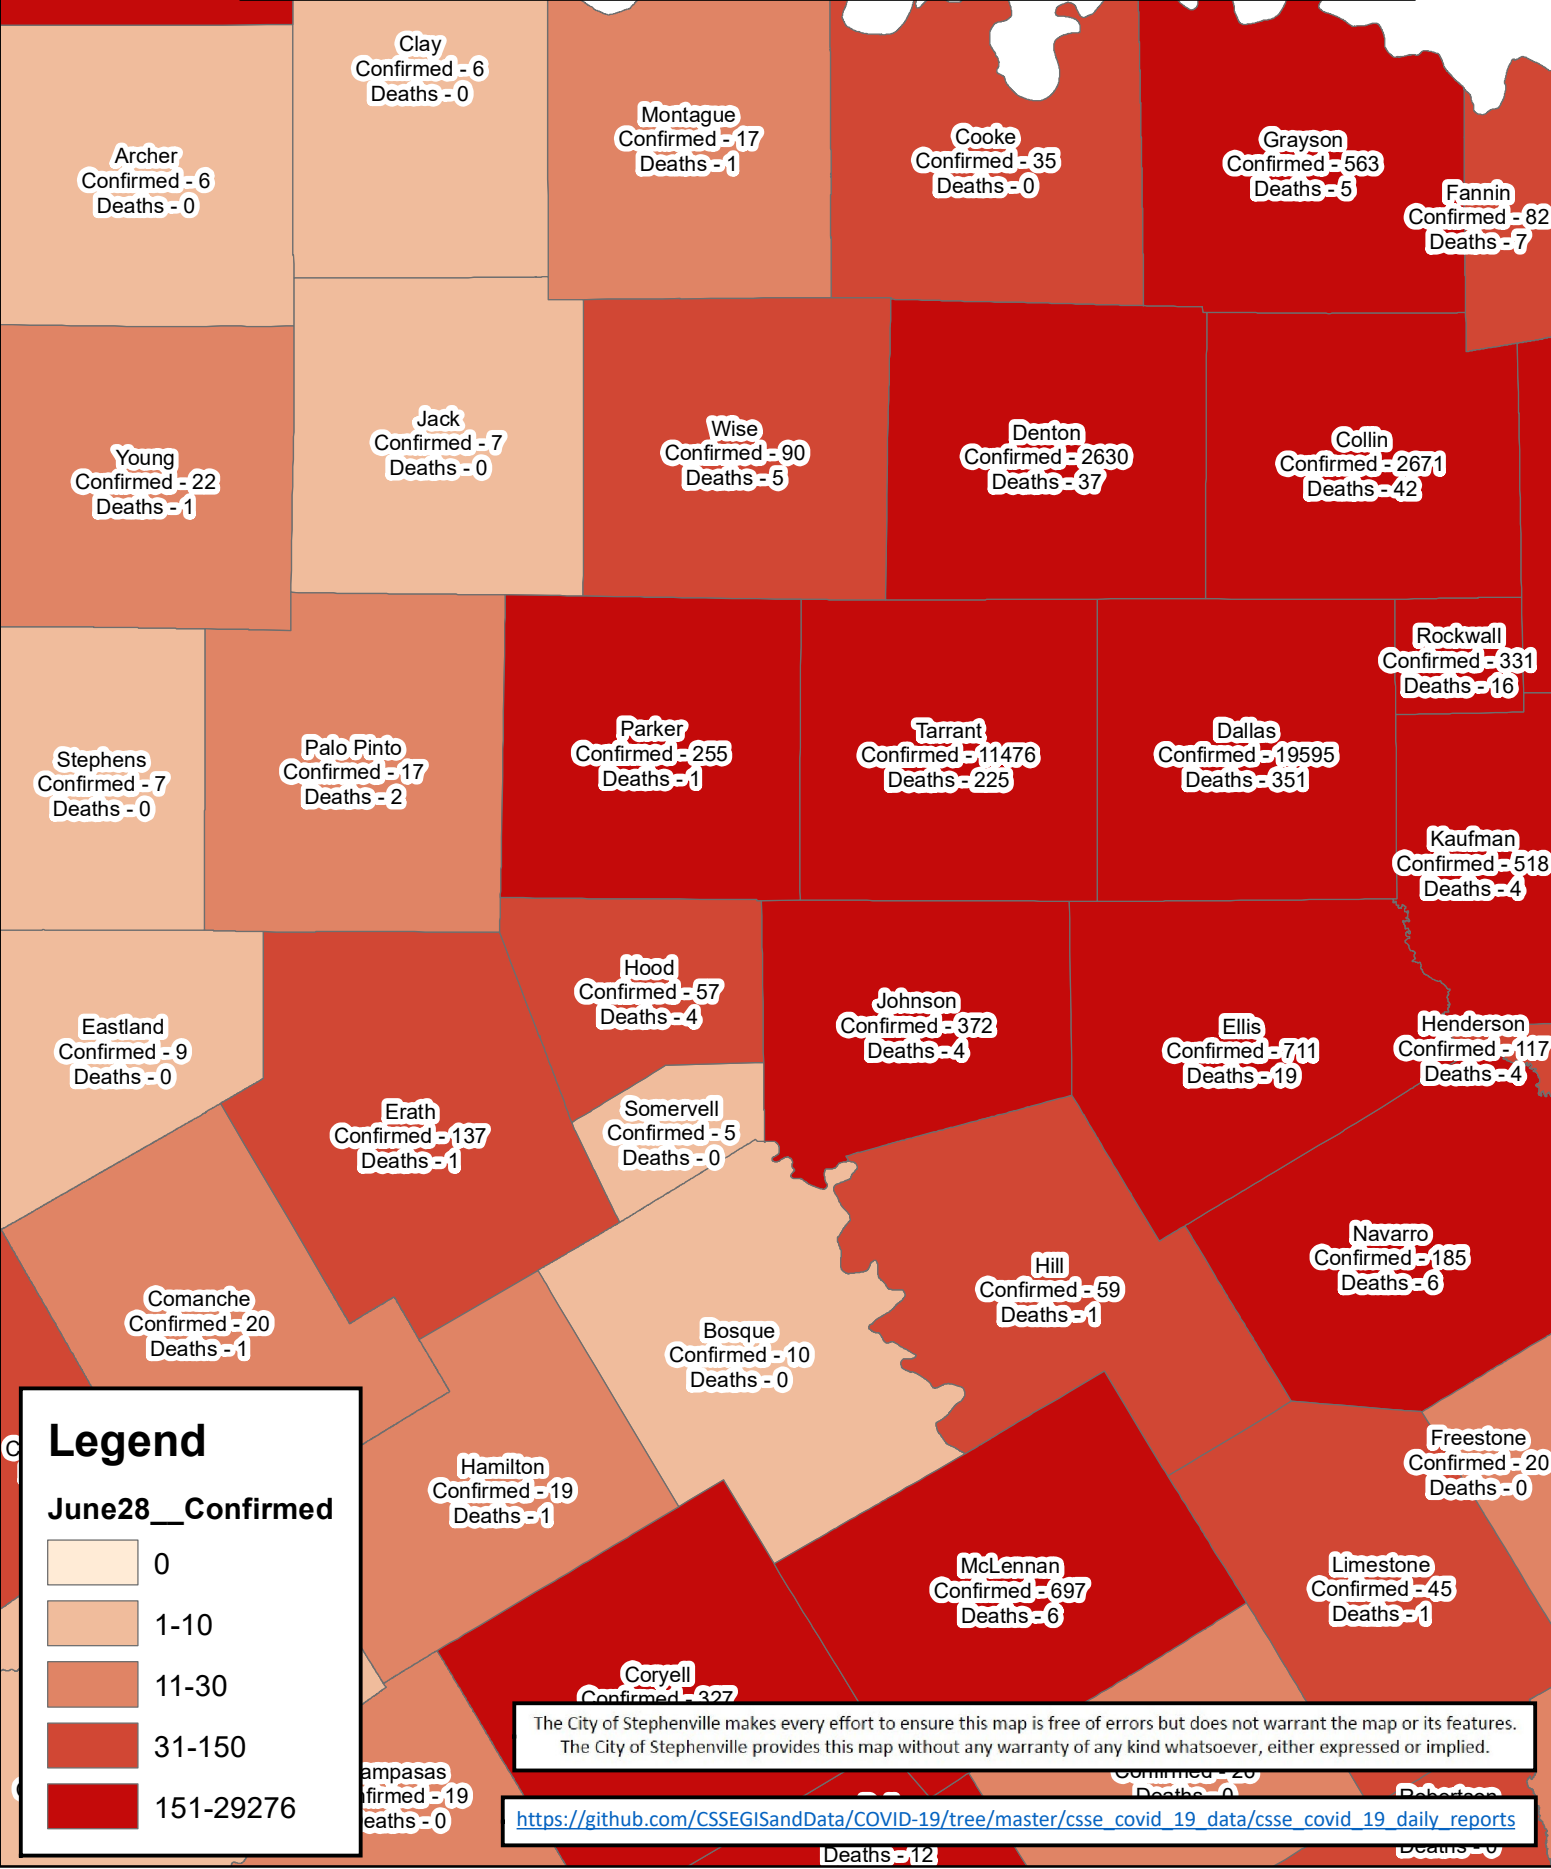

Erath County Area Covid-19 Confirmed Cases

June 28, 2020

Legend

June28__ Confirmed

0
1-10
11-30
31-150
151-29276

The City of Stephenville makes every effort to ensure this map is free of errors but does not warrant the map or its features. The City of Stephenville provides this map without any warranty of any kind whatsoever, either expressed or implied.

https://github.com/CSSEGISandData/COVID-19/tree/master/csse_covid_19_data/csse_covid_19_daily_reports