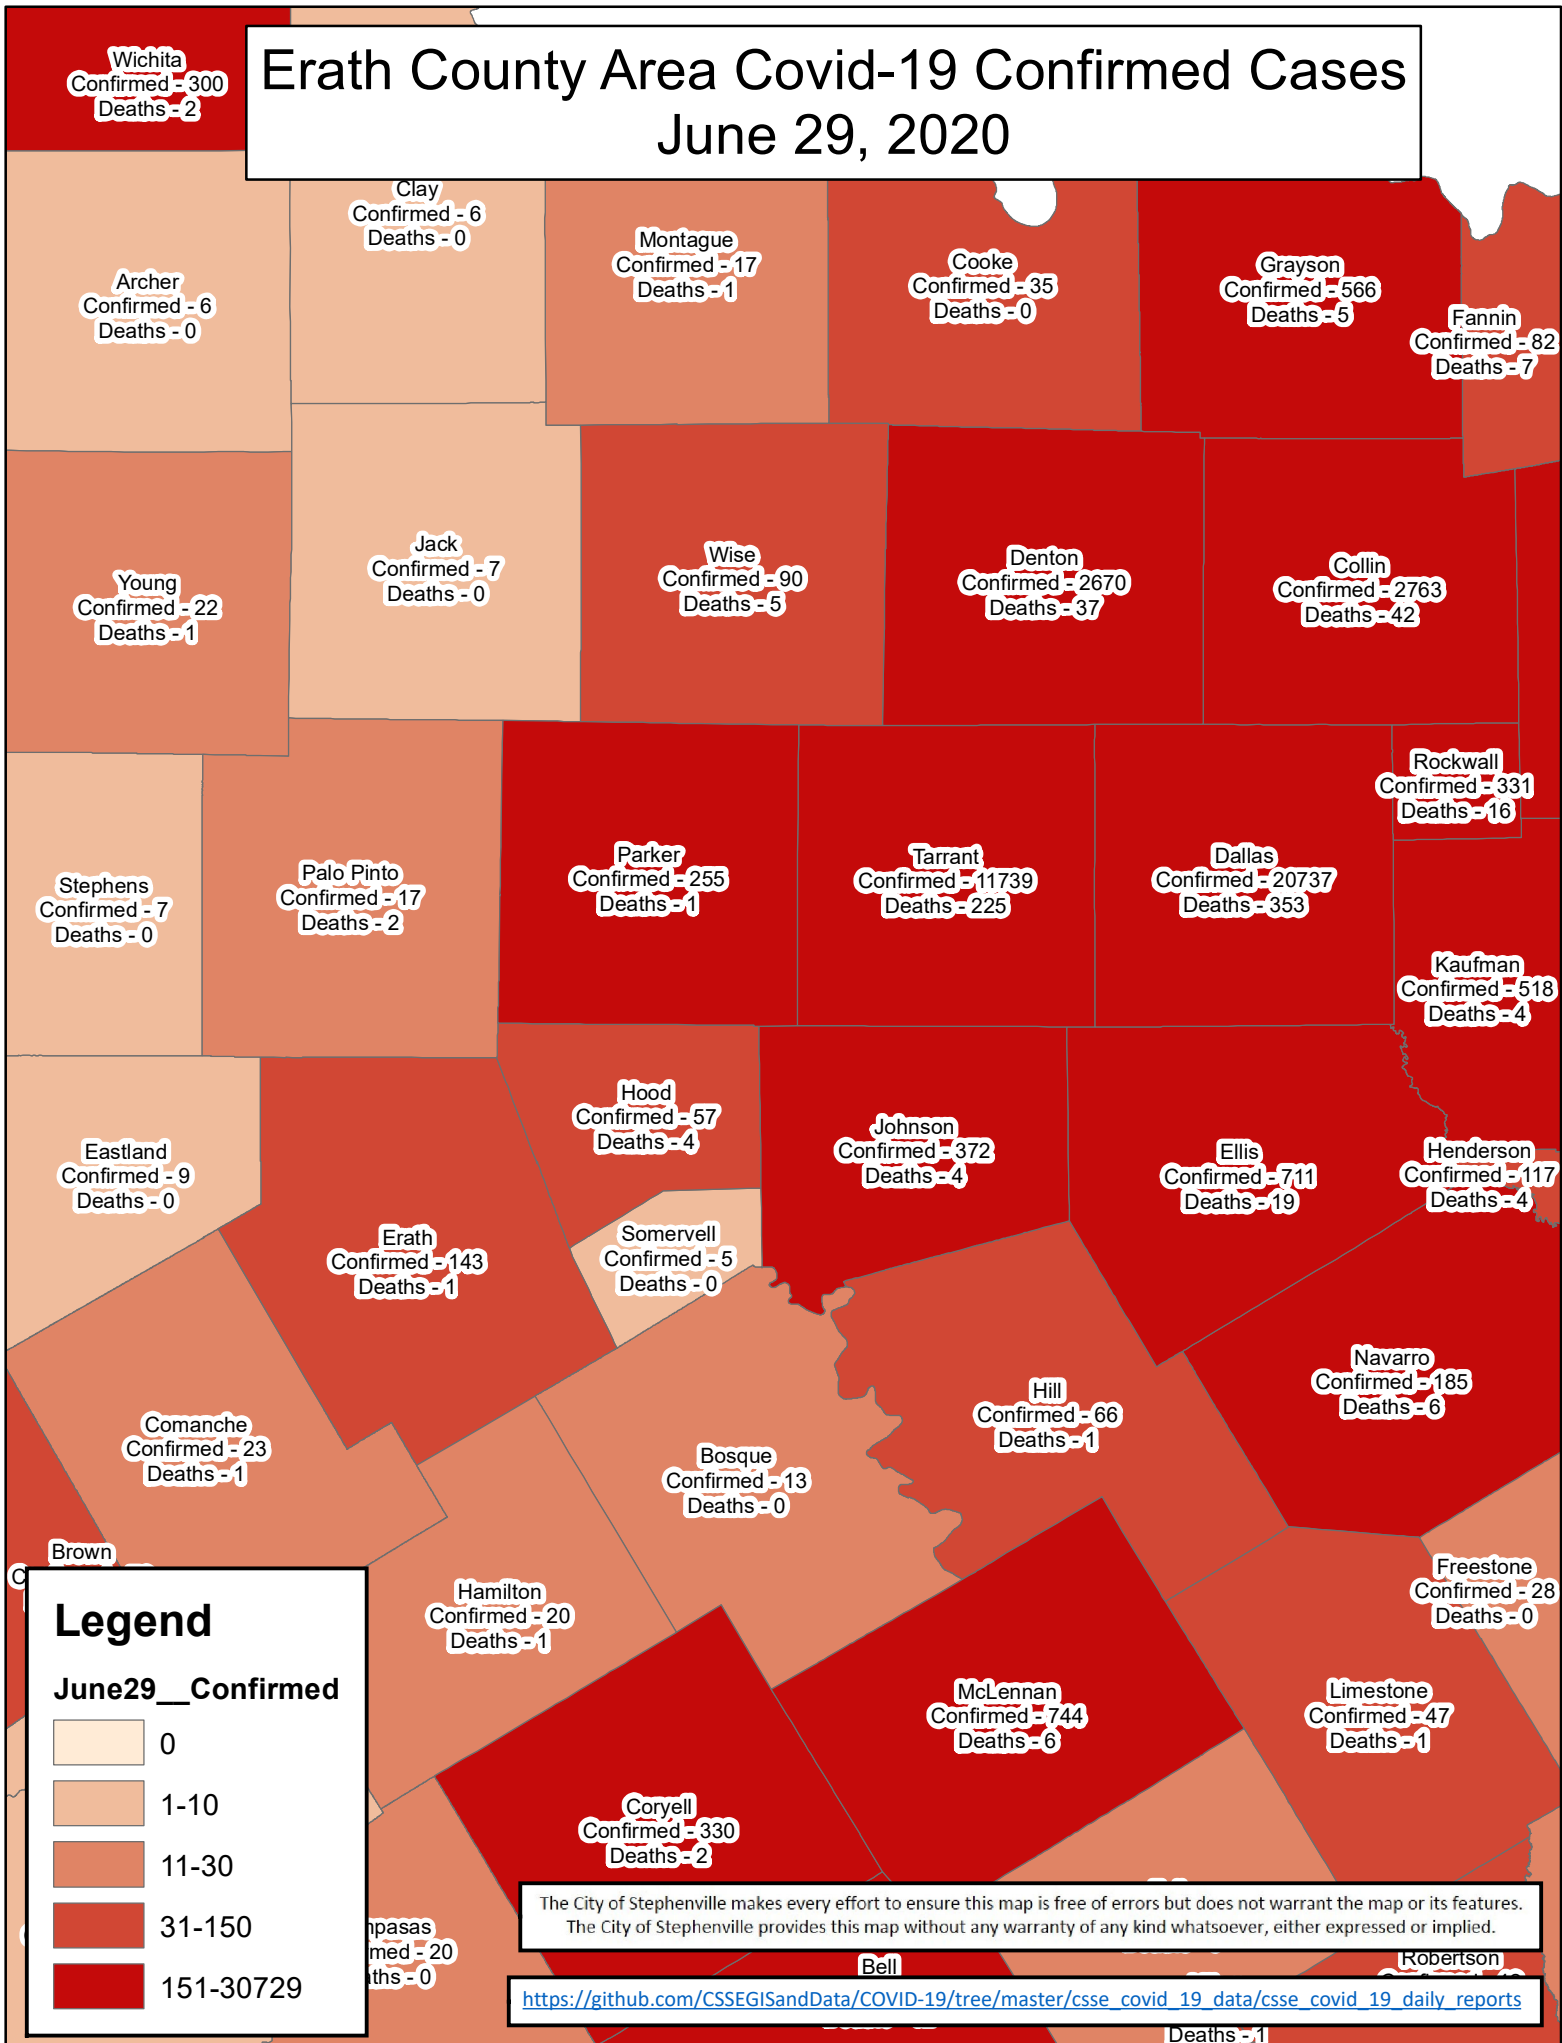

Erath County Area Covid-19 Confirmed Cases June 29, 2020

Legend

June29__Confirmed

- 0
- 1-10
- 11-30
- 31-150
- 151-30729

The City of Stephenville makes every effort to ensure this map is free of errors but does not warrant the map or its features. The City of Stephenville provides this map without any warranty of any kind whatsoever, either expressed or implied.

https://github.com/CSSEGISandData/COVID-19/tree/master/csse_covid_19_data/csse_covid_19_daily_reports