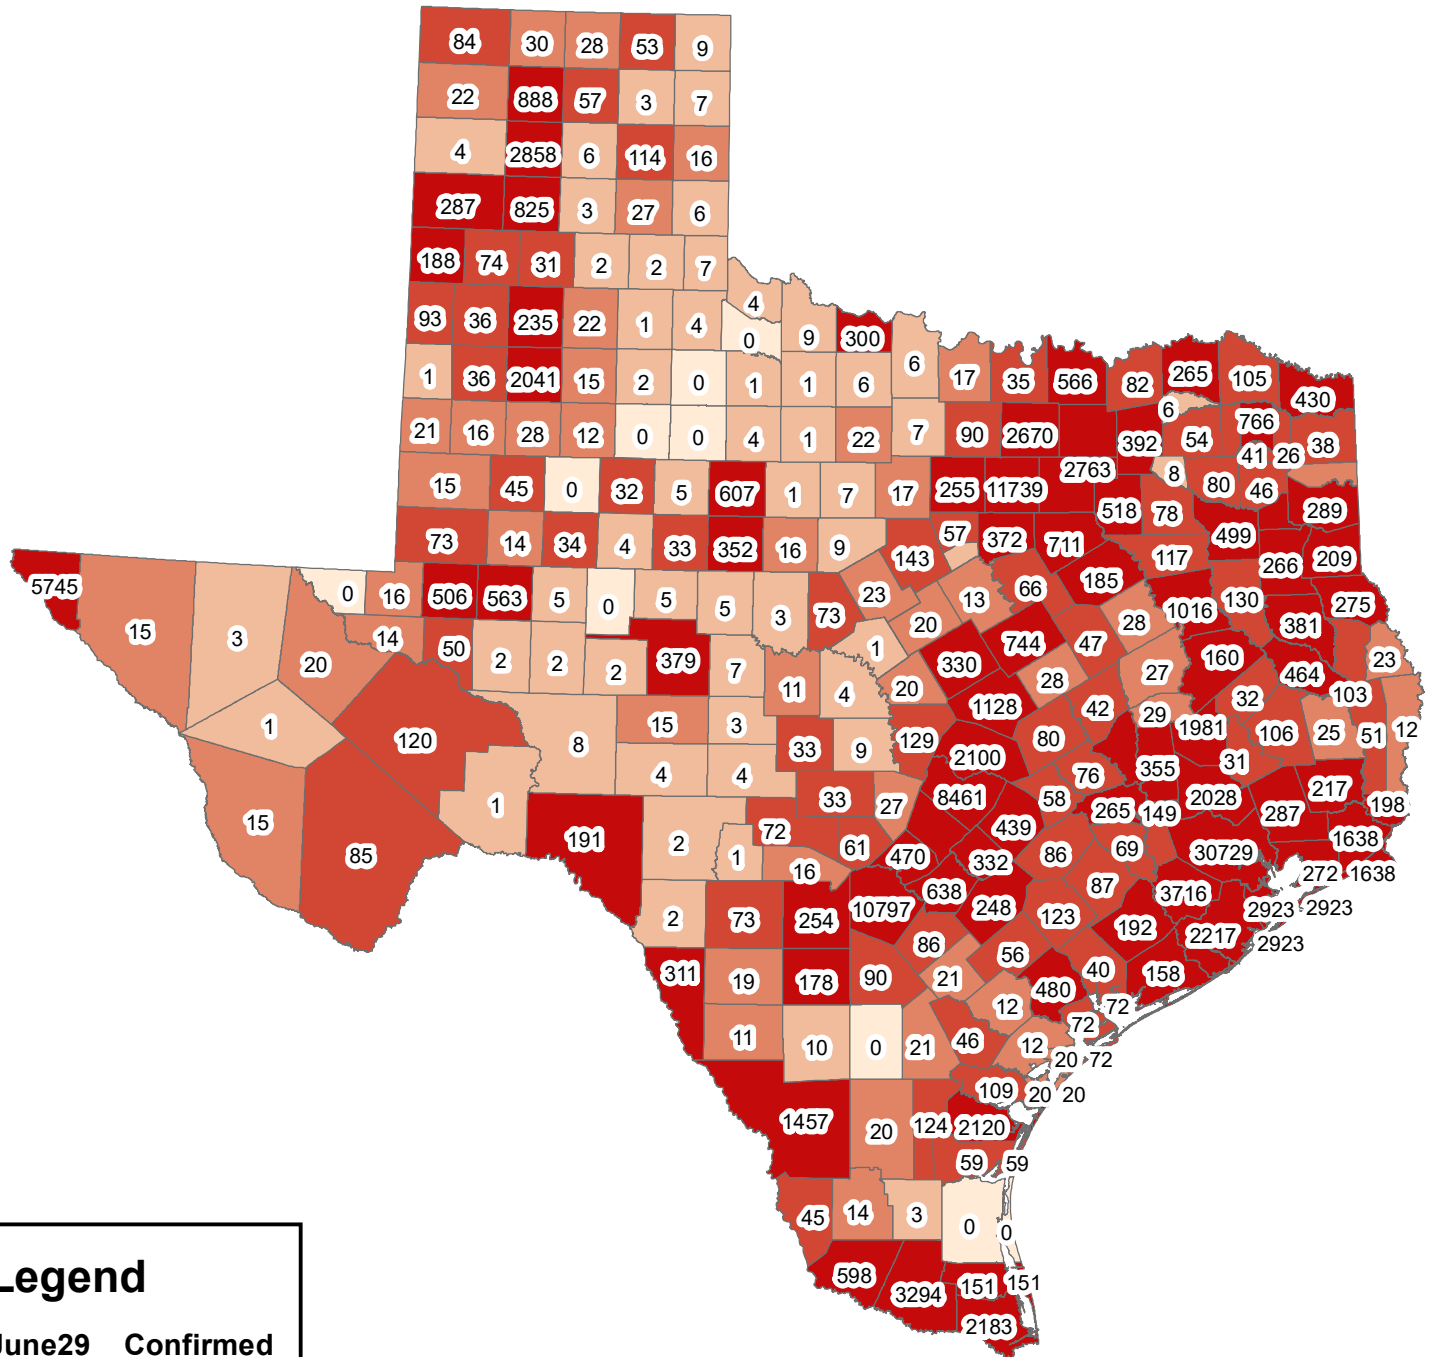

# Texas Covid-19 Confirmed Cases June 29, 2020

**Legend**

June29\_\_Confirmed

- 0
- 1-10
- 11-30
- 31-150
- 151-30729

The City of Stephenville makes every effort to ensure this map is free of errors but does not warrant the map or its features. The City of Stephenville provides this map without any warranty of any kind whatsoever, either expressed or implied.

[https://github.com/CSSEGISandData/COVID-19/tree/master/csse\\_covid\\_19\\_data/csse\\_covid\\_19\\_daily\\_reports](https://github.com/CSSEGISandData/COVID-19/tree/master/csse_covid_19_data/csse_covid_19_daily_reports)