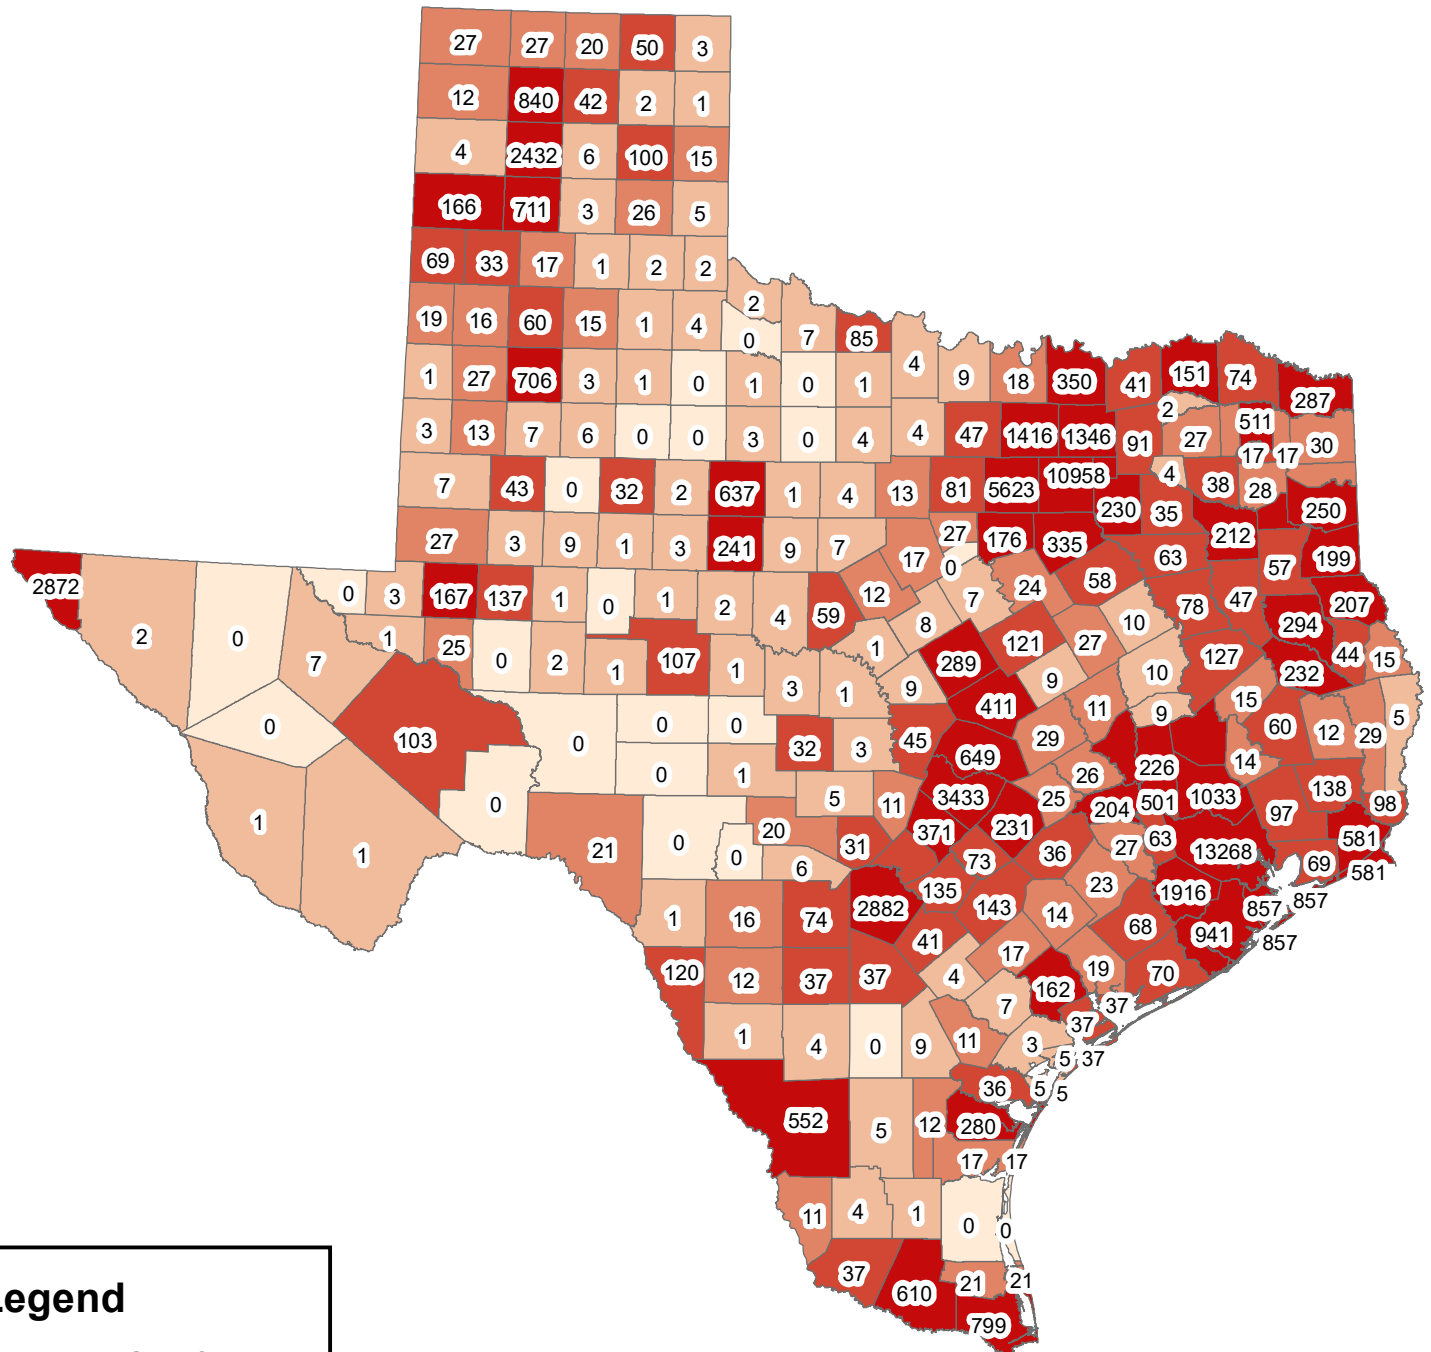

Texas Covid-19 Confirmed Cases June 3, 2020

Legend

June3__Confirmed

- 0
- 1-10
- 11-30
- 31-150
- 151-13268

The City of Stephenville makes every effort to ensure this map is free of errors but does not warrant the map or its features. The City of Stephenville provides this map without any warranty of any kind whatsoever, either expressed or implied.

[https://github.com/CSSEGISandData/COVID-19/tree/master/csse covid 19 data/csse covid 19 daily reports](https://github.com/CSSEGISandData/COVID-19/tree/master/csse%20covid%2019%20data/csse%20covid%2019%20daily%20reports)