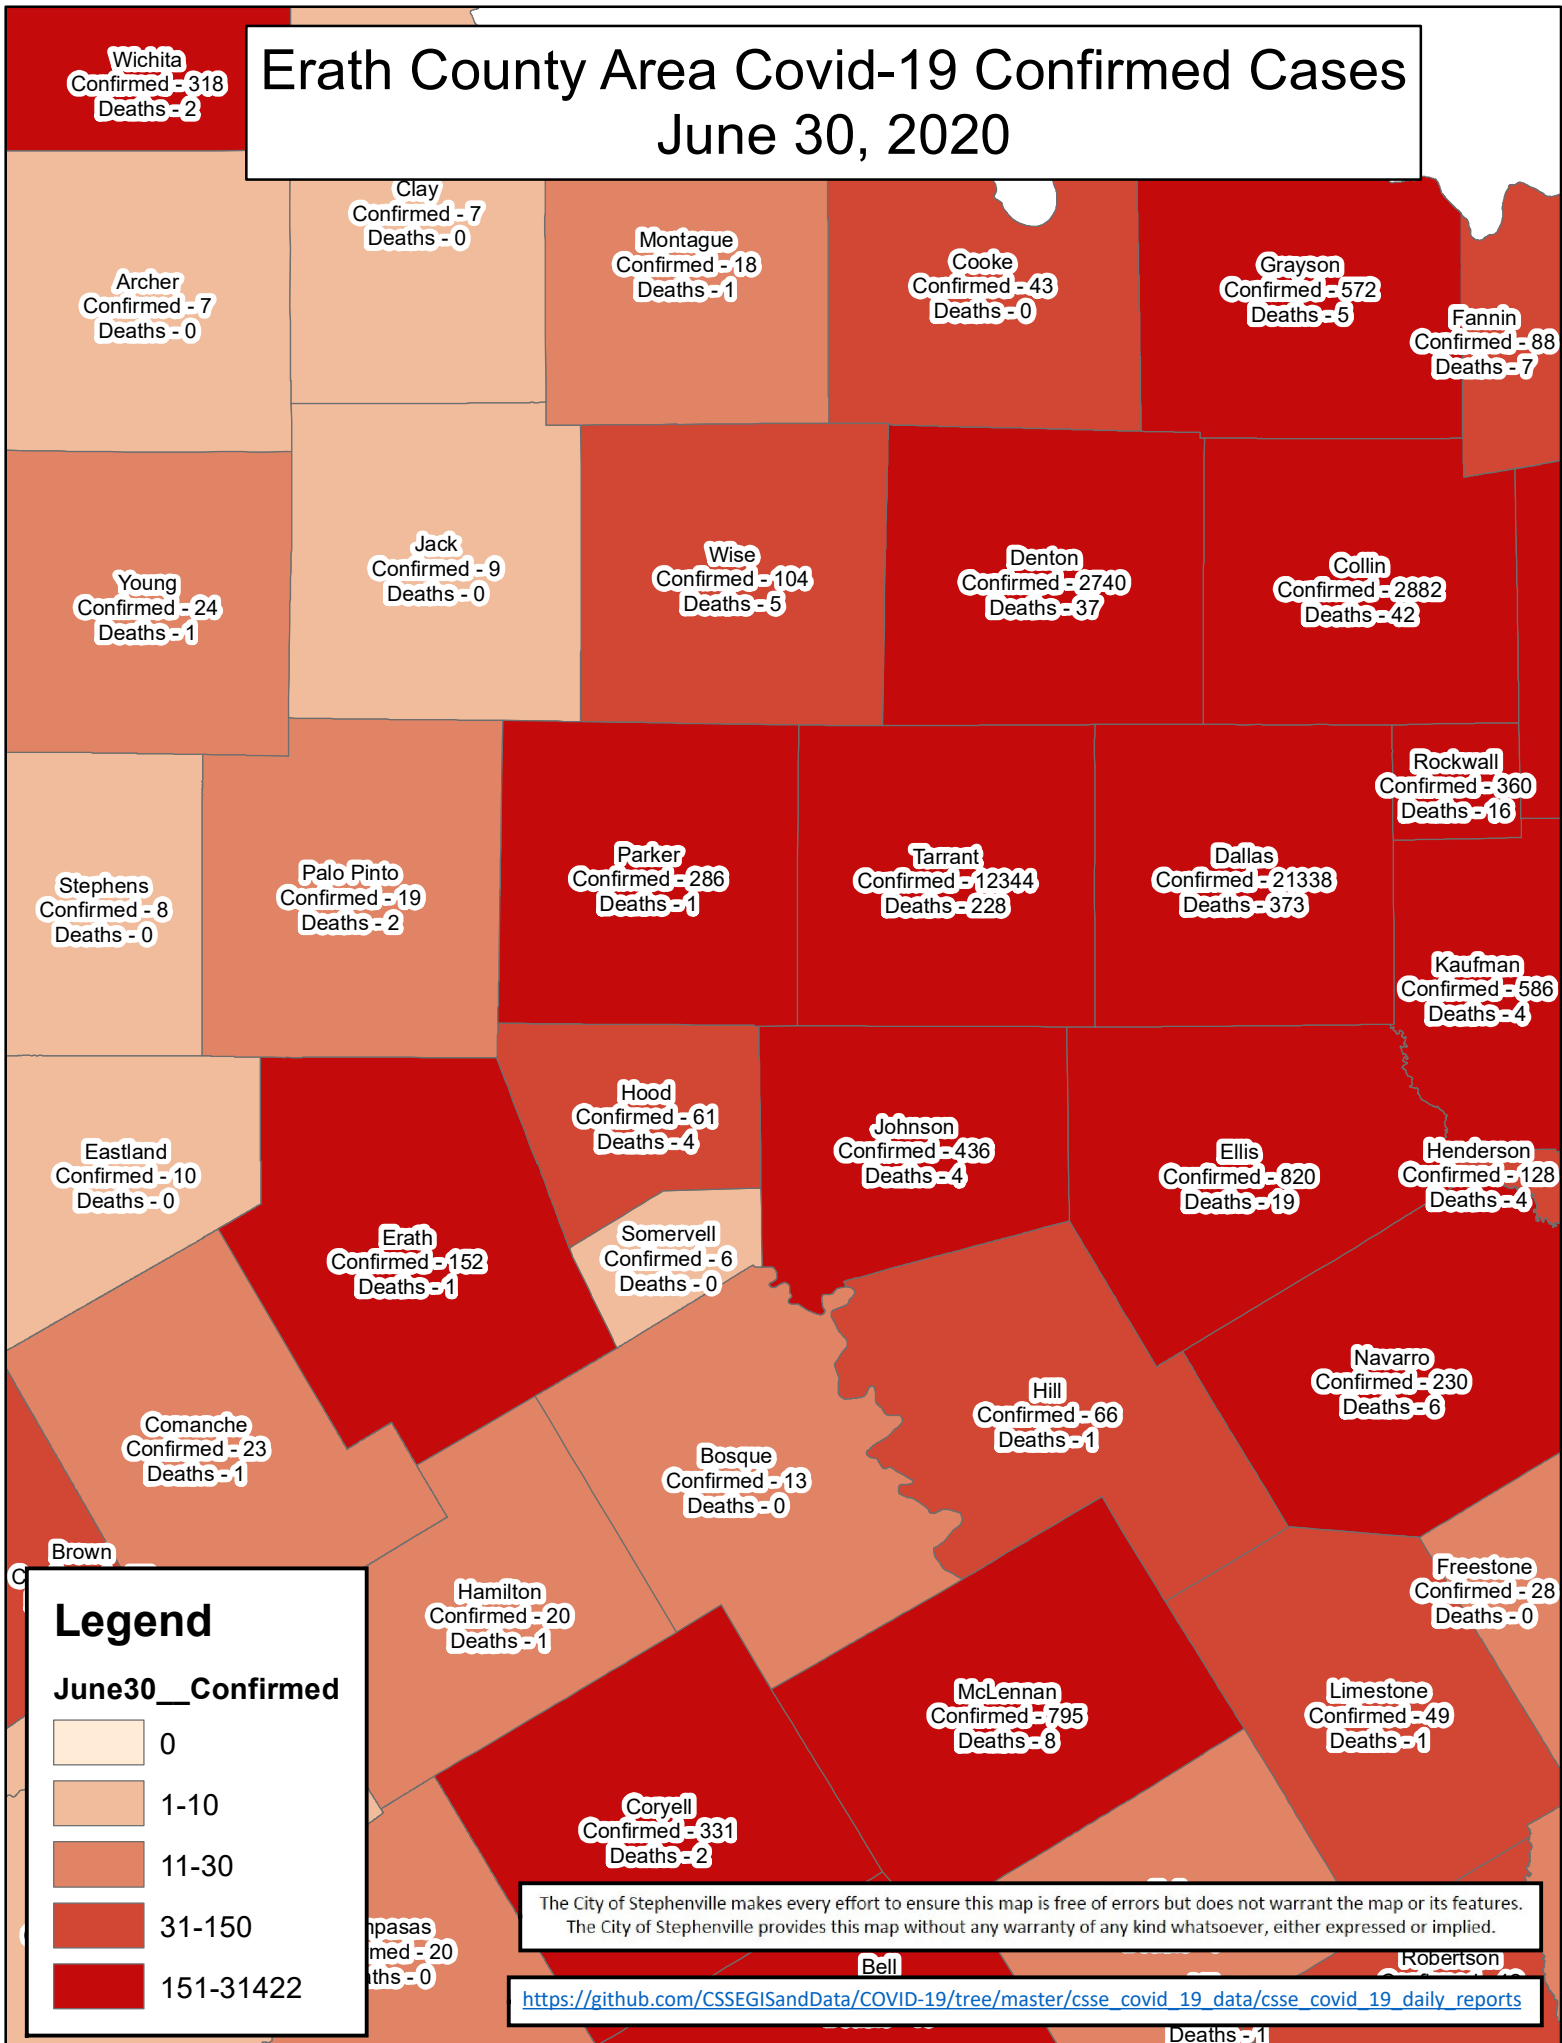

Erath County Area Covid-19 Confirmed Cases June 30, 2020

Legend

June30__Confirmed

- 0
- 1-10
- 11-30
- 31-150
- 151-31422

The City of Stephenville makes every effort to ensure this map is free of errors but does not warrant the map or its features. The City of Stephenville provides this map without any warranty of any kind whatsoever, either expressed or implied.

https://github.com/CSSEGISandData/COVID-19/tree/master/csse_covid_19_data/csse_covid_19_daily_reports