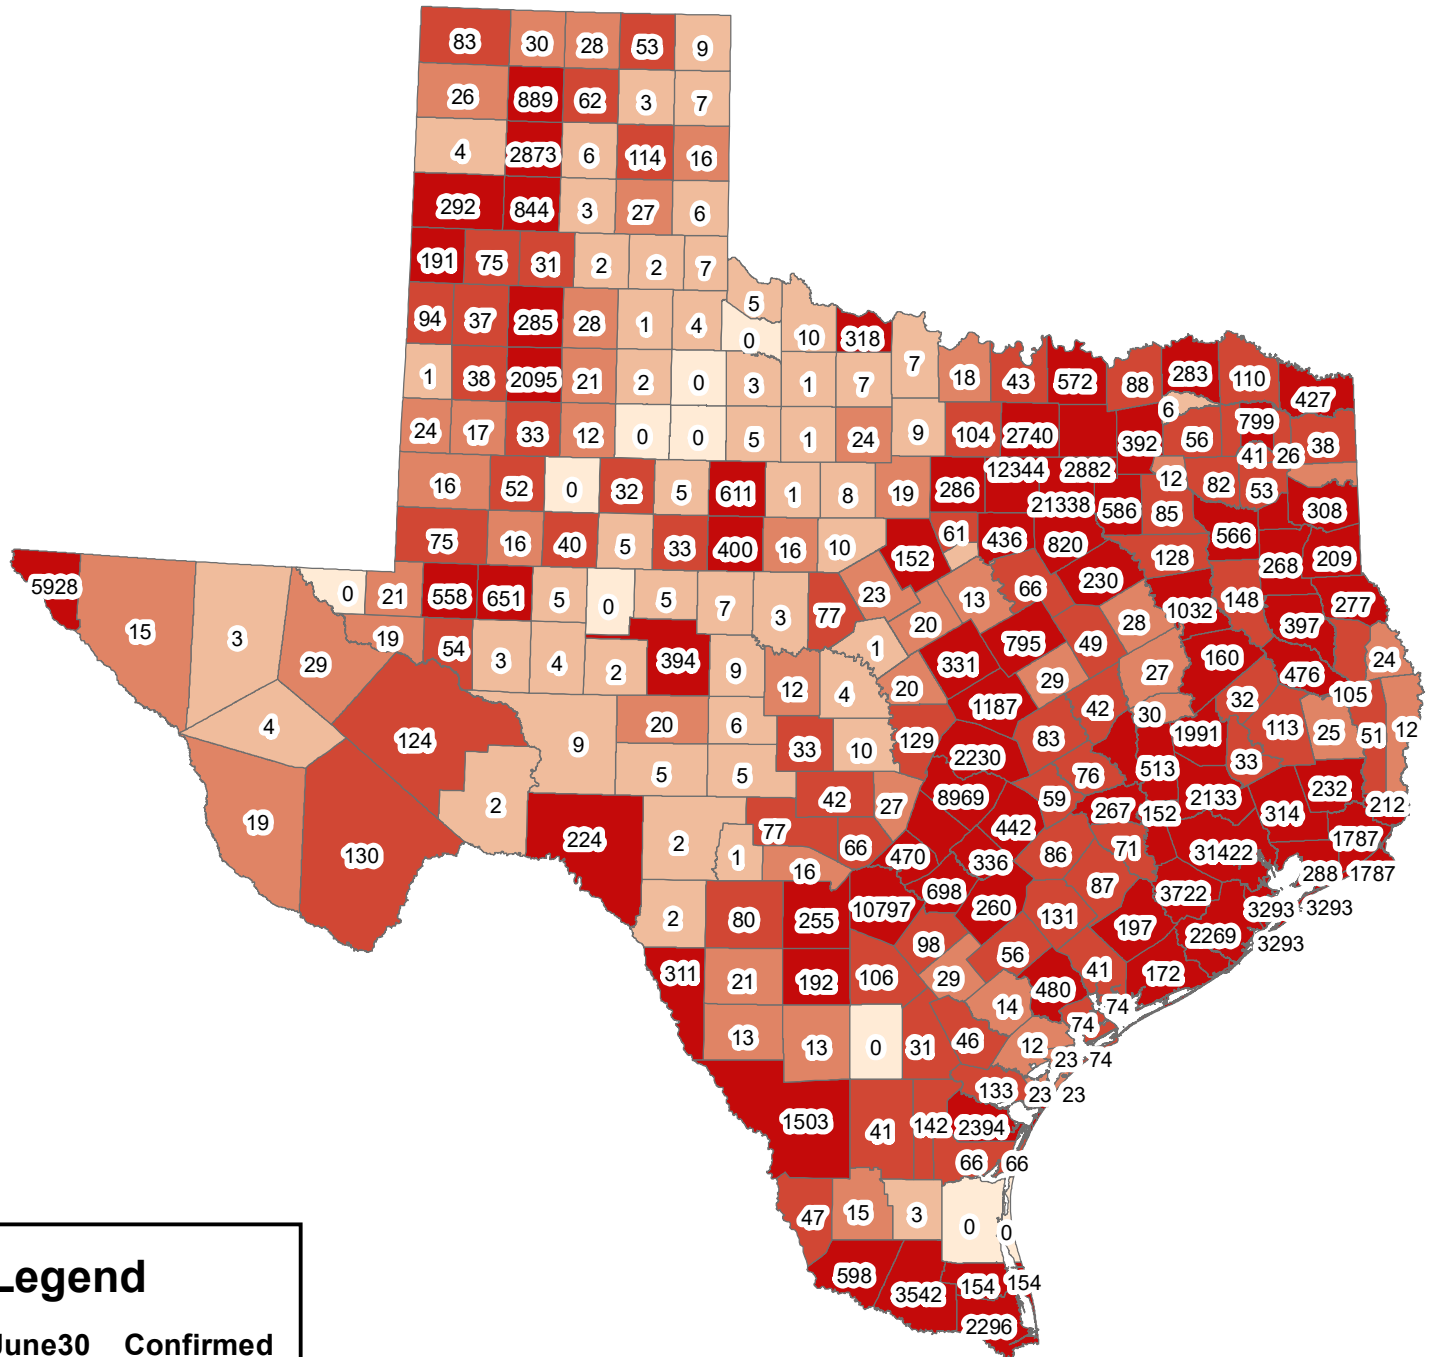

Texas Covid-19 Confirmed Cases June 30, 2020

Legend

June30__Confirmed

- 0
- 1-10
- 11-30
- 31-150
- 151-31422

The City of Stephenville makes every effort to ensure this map is free of errors but does not warrant the map or its features. The City of Stephenville provides this map without any warranty of any kind whatsoever, either expressed or implied.

https://github.com/CSSEGISandData/COVID-19/tree/master/csse_covid_19_data/csse_covid_19_daily_reports