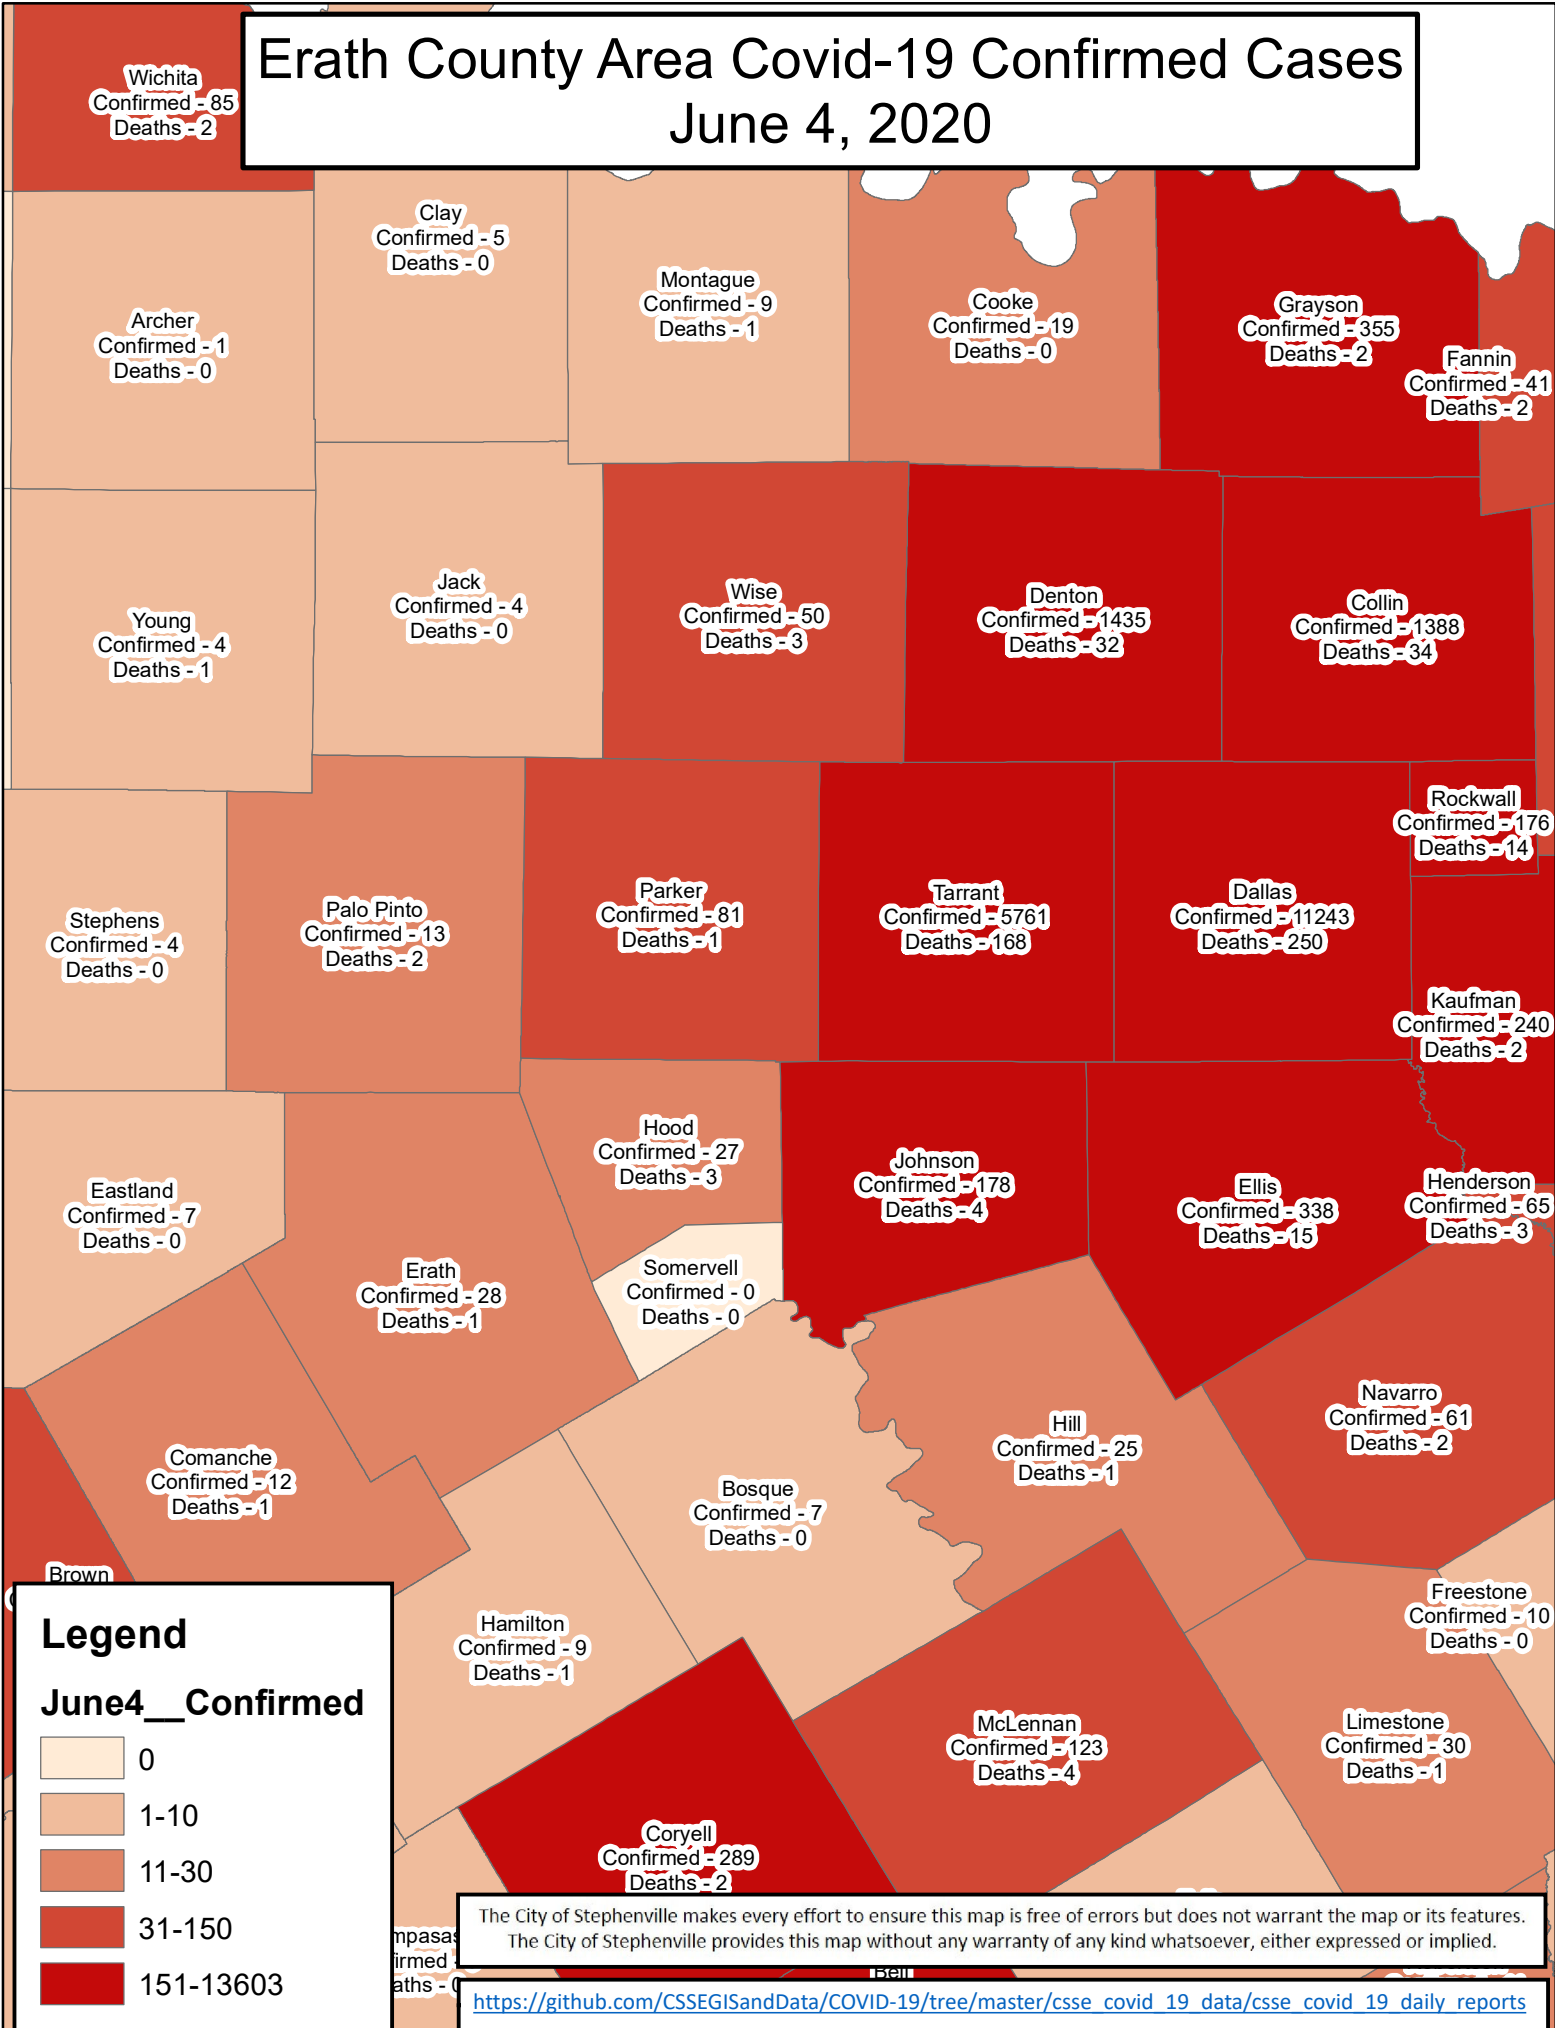

Erath County Area Covid-19 Confirmed Cases June 4, 2020

Legend

June4__Confirmed

- 0
- 1-10
- 11-30
- 31-150
- 151-13603

The City of Stephenville makes every effort to ensure this map is free of errors but does not warrant the map or its features. The City of Stephenville provides this map without any warranty of any kind whatsoever, either expressed or implied.

[https://github.com/CSSEGISandData/COVID-19/tree/master/csse covid 19 data/csse covid 19 daily reports](https://github.com/CSSEGISandData/COVID-19/tree/master/csse%20covid%2019%20data/csse%20covid%2019%20daily%20reports)