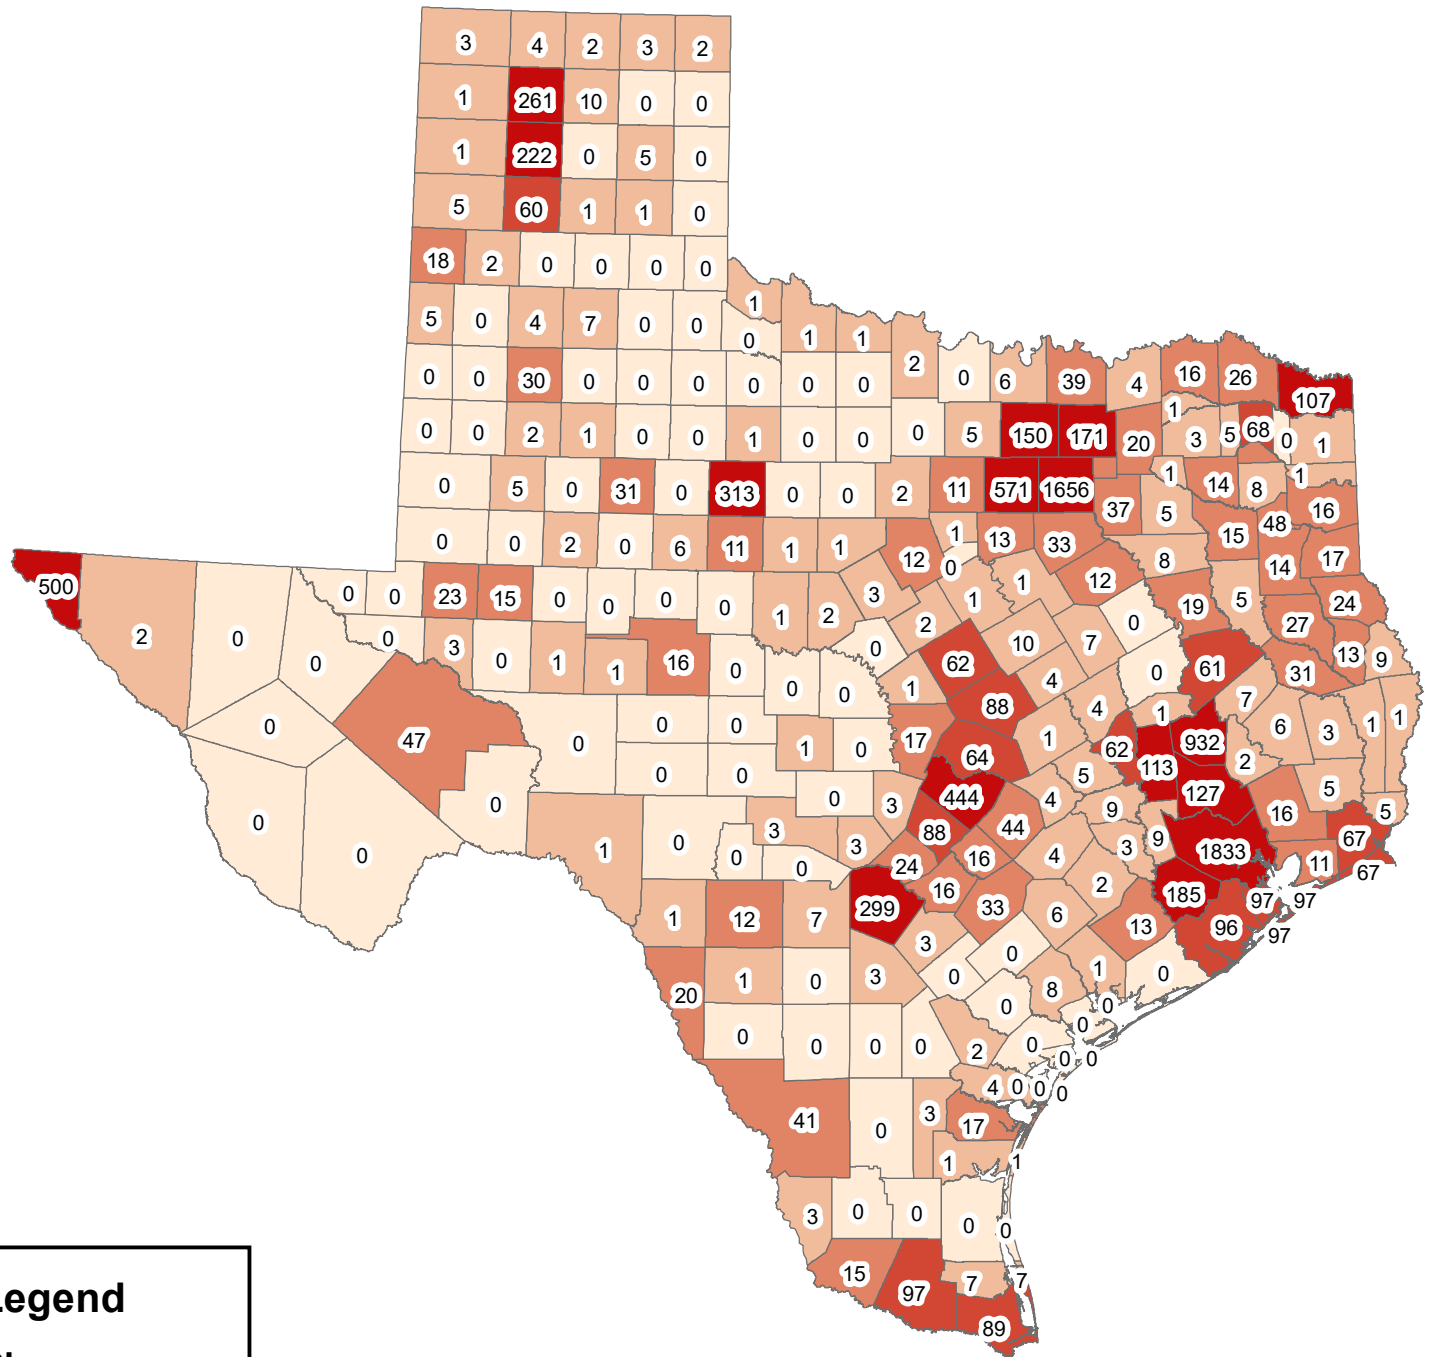

Texas Covid-19 Confirmed Cases Increase May 28 - June 4, 2020

The City of Stephenville makes every effort to ensure this map is free of errors but does not warrant the map or its features. The City of Stephenville provides this map without any warranty of any kind whatsoever, either expressed or implied.

https://github.com/CSSEGISandData/COVID-19/tree/master/csse_covid_19_data/csse_covid_19_daily_reports