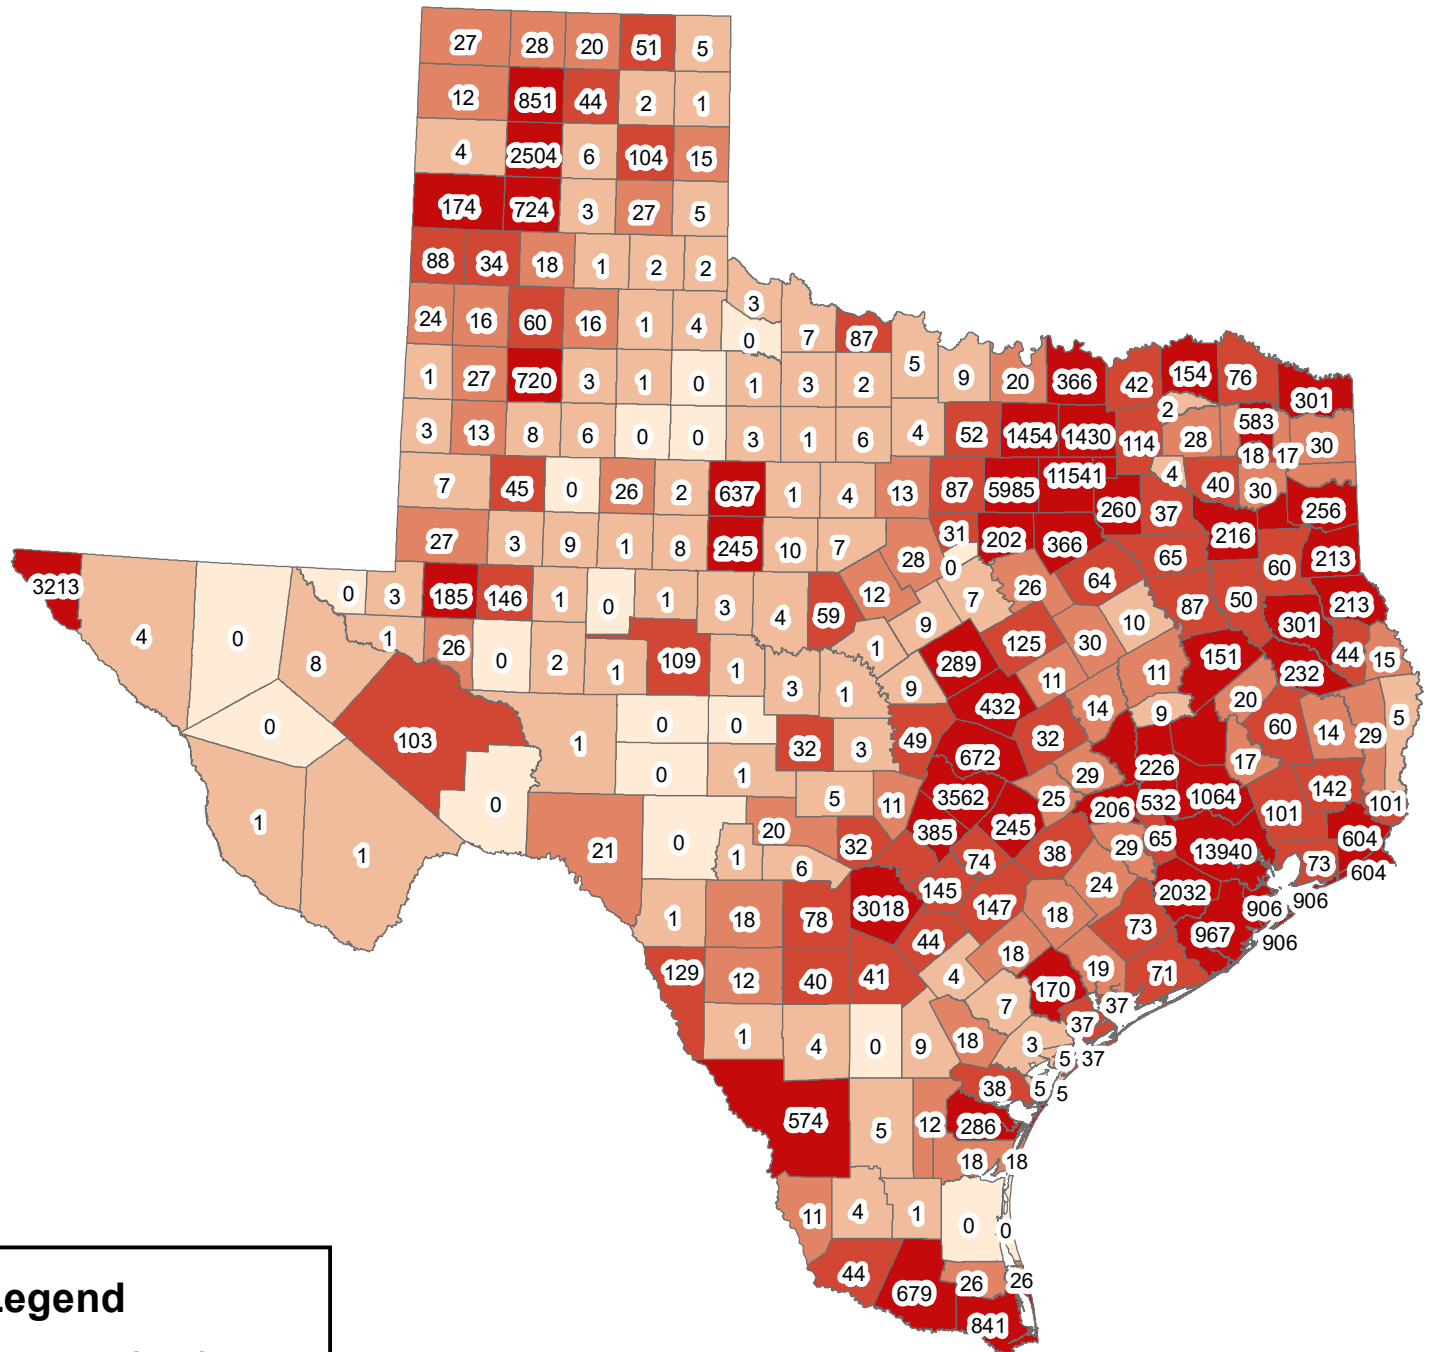

Texas Covid-19 Confirmed Cases June 5, 2020

Legend

June5__Confirmed

- 0
- 1-10
- 11-30
- 31-150
- 151-13940

The City of Stephenville makes every effort to ensure this map is free of errors but does not warrant the map or its features. The City of Stephenville provides this map without any warranty of any kind whatsoever, either expressed or implied.

[https://github.com/CSSEGISandData/COVID-19/tree/master/csse covid 19 data/csse covid 19 daily reports](https://github.com/CSSEGISandData/COVID-19/tree/master/csse%20covid%2019%20data/csse%20covid%2019%20daily%20reports)