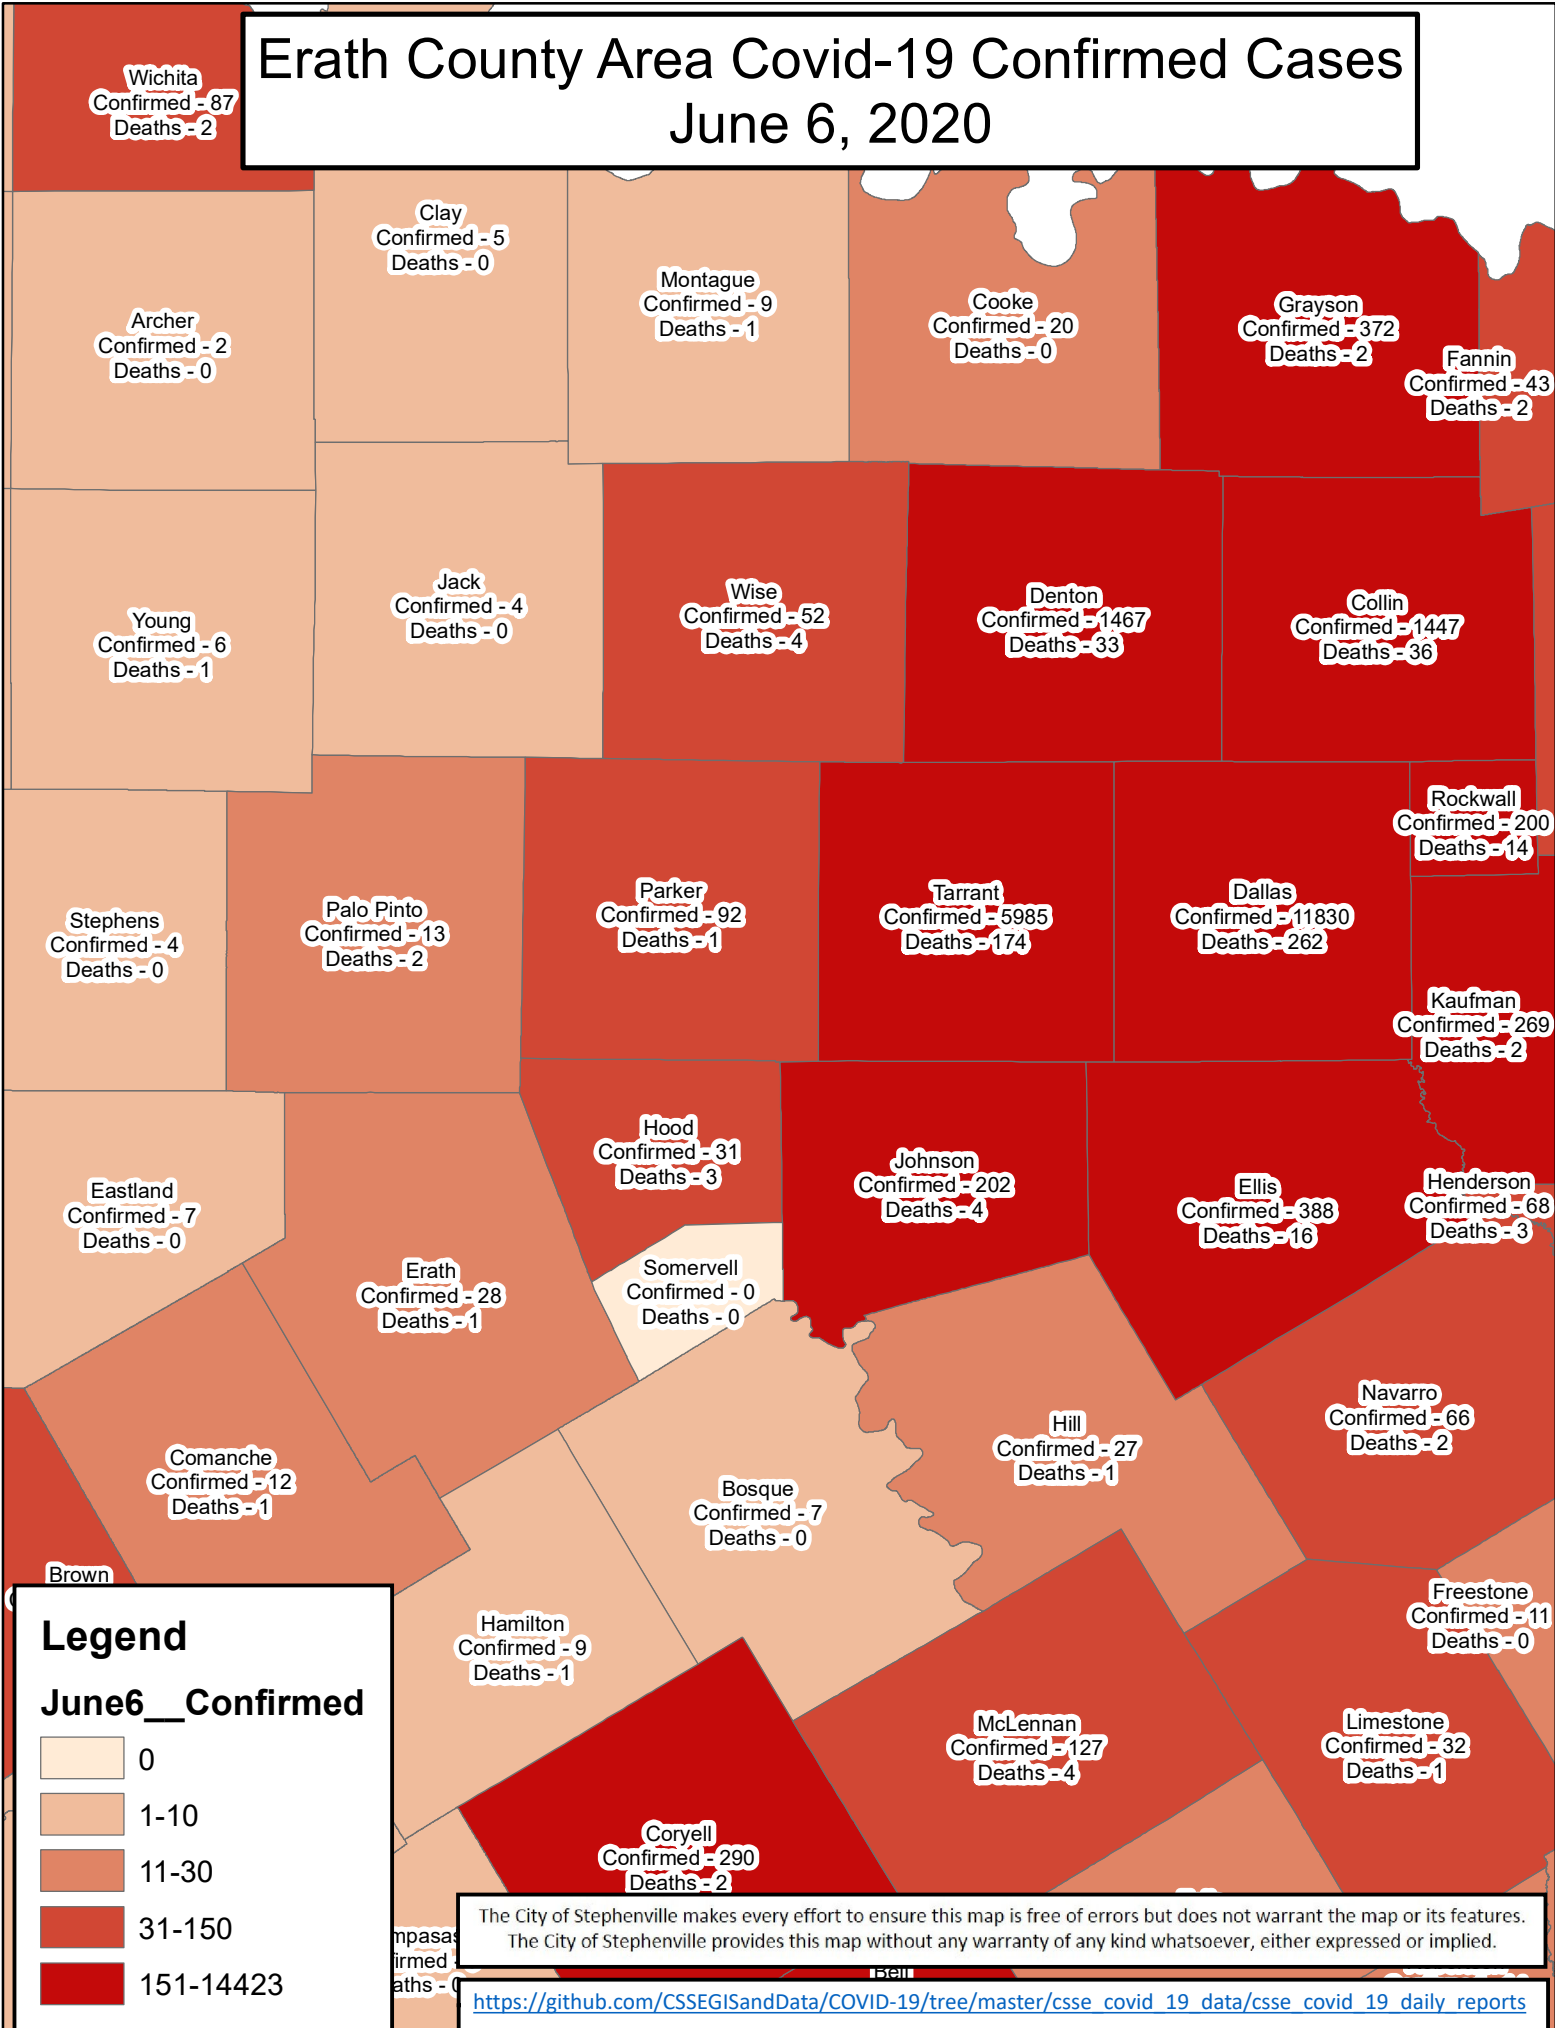

Erath County Area Covid-19 Confirmed Cases June 6, 2020

Legend

June6__Confirmed

- 0
- 1-10
- 11-30
- 31-150
- 151-14423

The City of Stephenville makes every effort to ensure this map is free of errors but does not warrant the map or its features. The City of Stephenville provides this map without any warranty of any kind whatsoever, either expressed or implied.

[https://github.com/CSSEGISandData/COVID-19/tree/master/csse covid 19 data/csse covid 19 daily reports](https://github.com/CSSEGISandData/COVID-19/tree/master/csse%20covid%2019%20data/csse%20covid%2019%20daily%20reports)