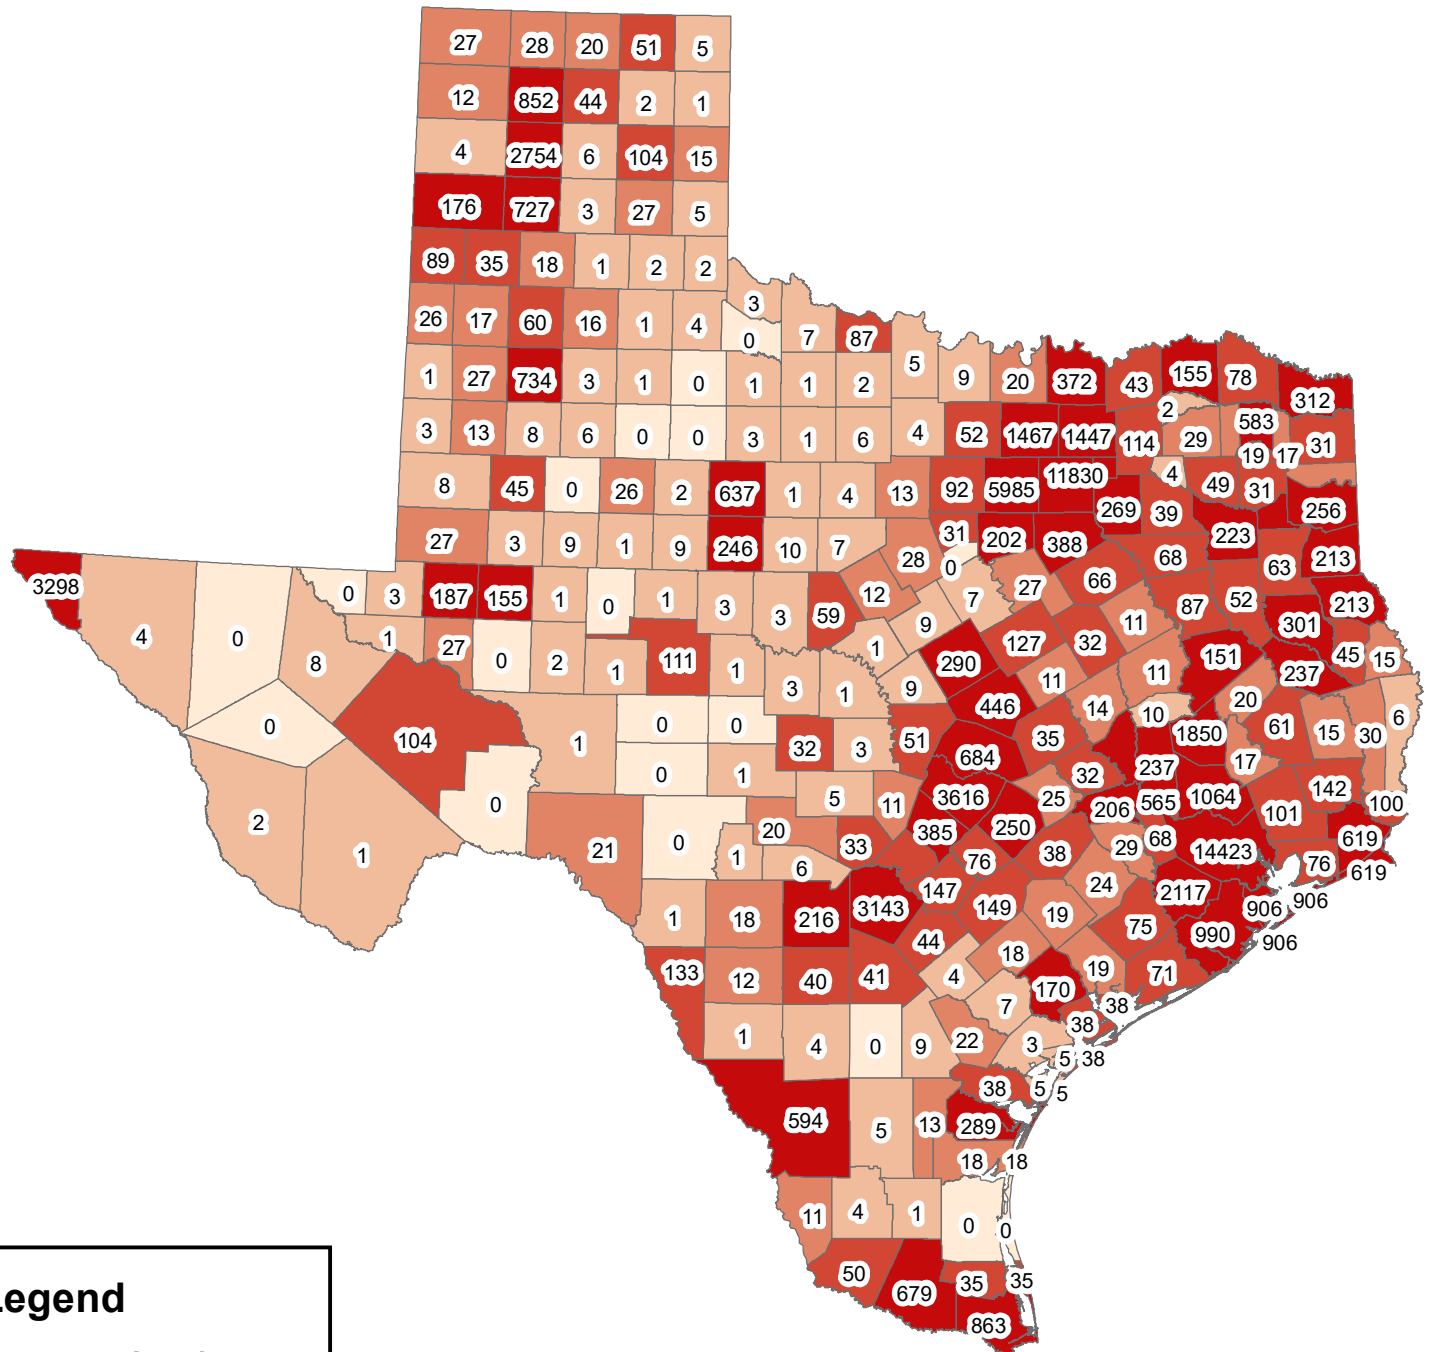

Texas Covid-19 Confirmed Cases June 6, 2020

Legend

June6__Confirmed

- 0
- 1-10
- 11-30
- 31-150
- 151-14423

The City of Stephenville makes every effort to ensure this map is free of errors but does not warrant the map or its features. The City of Stephenville provides this map without any warranty of any kind whatsoever, either expressed or implied.

[https://github.com/CSSEGISandData/COVID-19/tree/master/csse covid 19 data/csse covid 19 daily reports](https://github.com/CSSEGISandData/COVID-19/tree/master/csse%20covid%2019%20data/csse%20covid%2019%20daily%20reports)