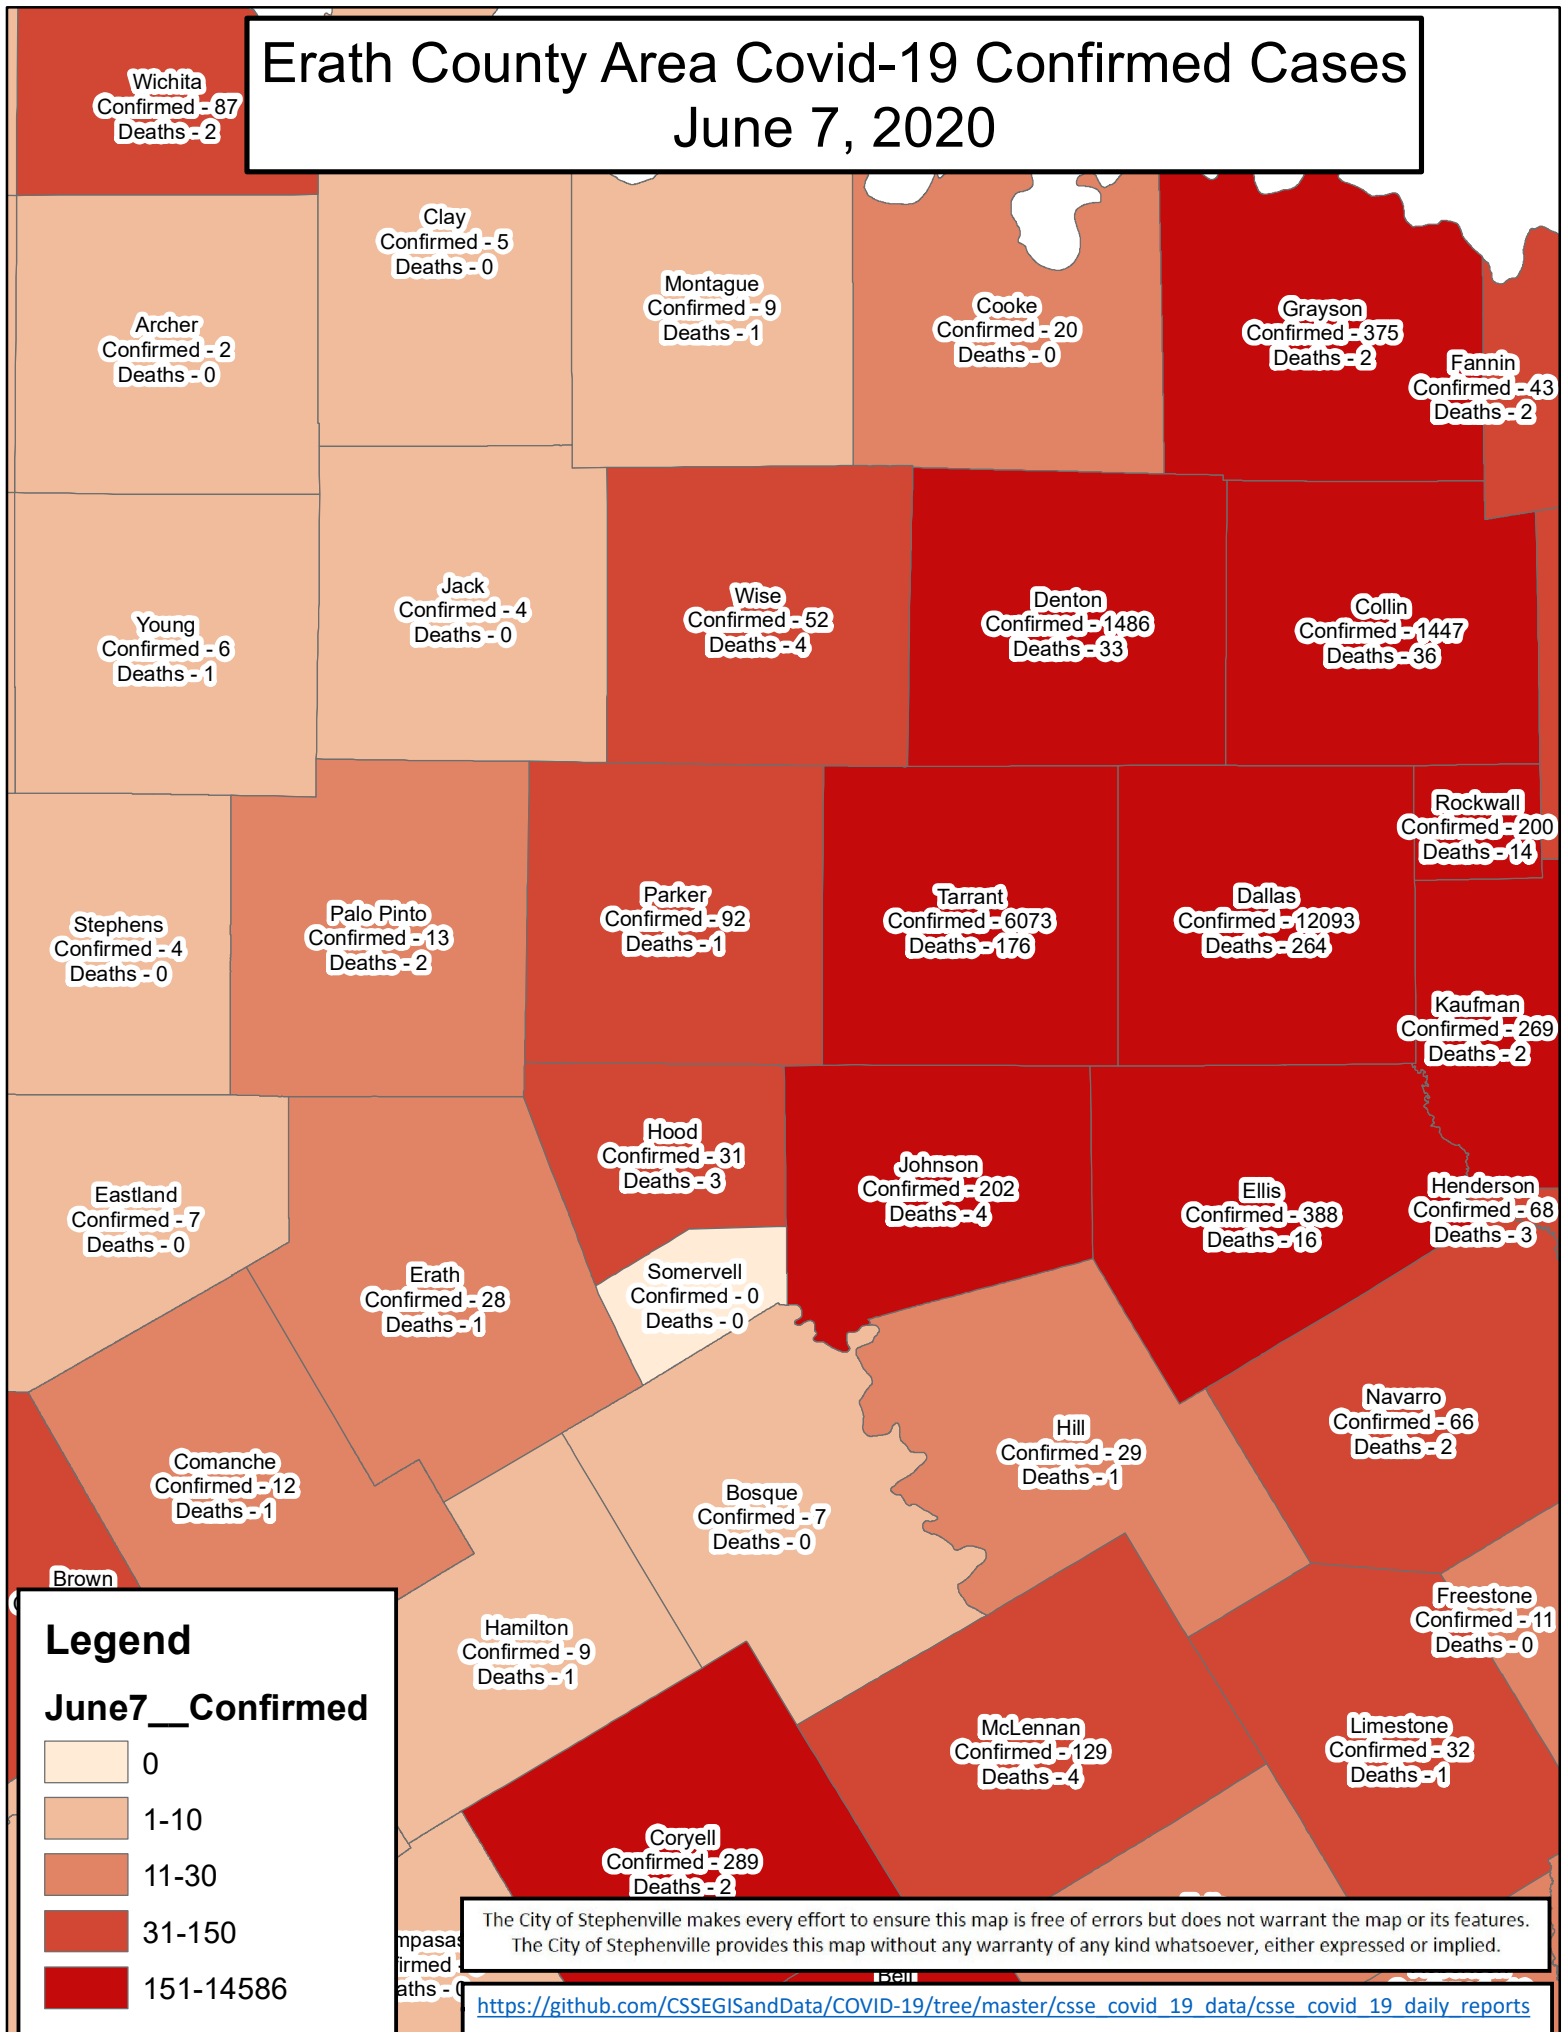

Erath County Area Covid-19 Confirmed Cases June 7, 2020

Legend

June7__Confirmed

- 0
- 1-10
- 11-30
- 31-150
- 151-14586

The City of Stephenville makes every effort to ensure this map is free of errors but does not warrant the map or its features. The City of Stephenville provides this map without any warranty of any kind whatsoever, either expressed or implied.

[https://github.com/CSSEGISandData/COVID-19/tree/master/csse covid 19 data/csse covid 19 daily reports](https://github.com/CSSEGISandData/COVID-19/tree/master/csse%20covid%2019%20data/csse%20covid%2019%20daily%20reports)