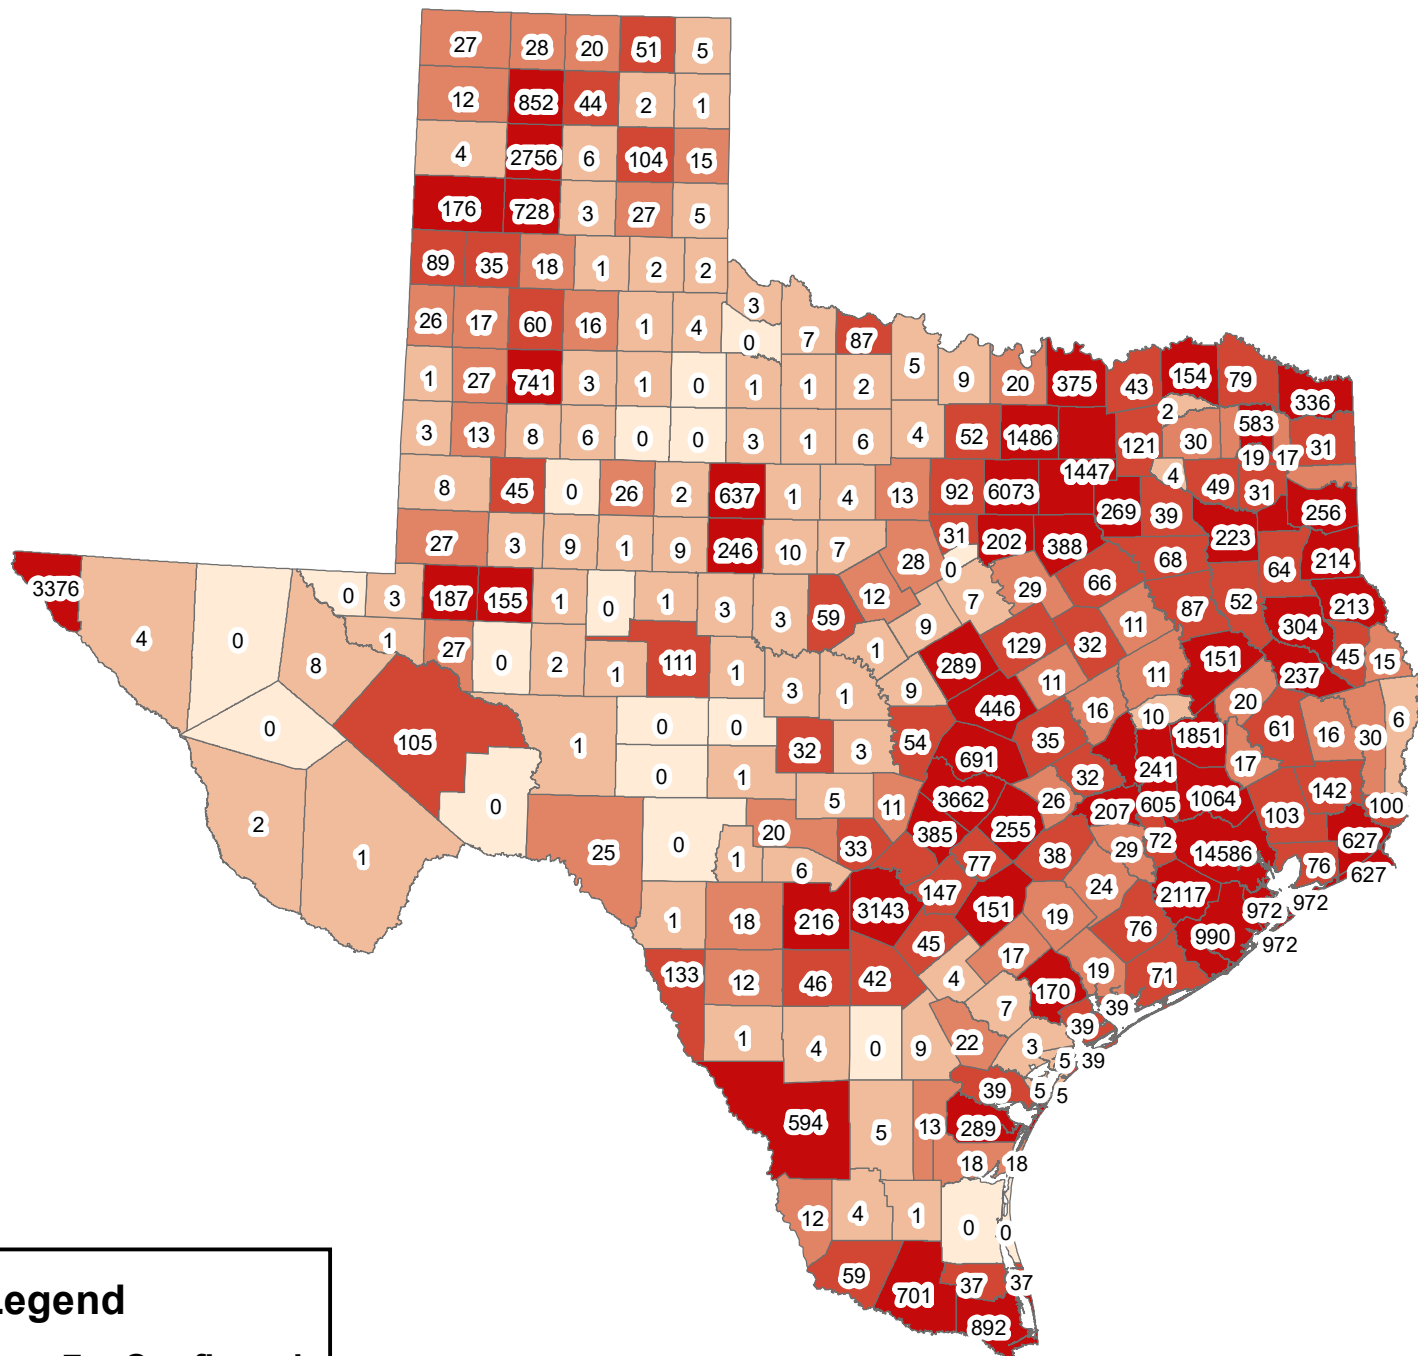

# Texas Covid-19 Confirmed Cases June 7, 2020

**Legend**

**June7\_\_Confirmed**

- 0
- 1-10
- 11-30
- 31-150
- 151-14586

The City of Stephenville makes every effort to ensure this map is free of errors but does not warrant the map or its features. The City of Stephenville provides this map without any warranty of any kind whatsoever, either expressed or implied.

[https://github.com/CSSEGISandData/COVID-19/tree/master/csse covid 19 data/csse covid 19 daily reports](https://github.com/CSSEGISandData/COVID-19/tree/master/csse%20covid%2019%20data/csse%20covid%2019%20daily%20reports)