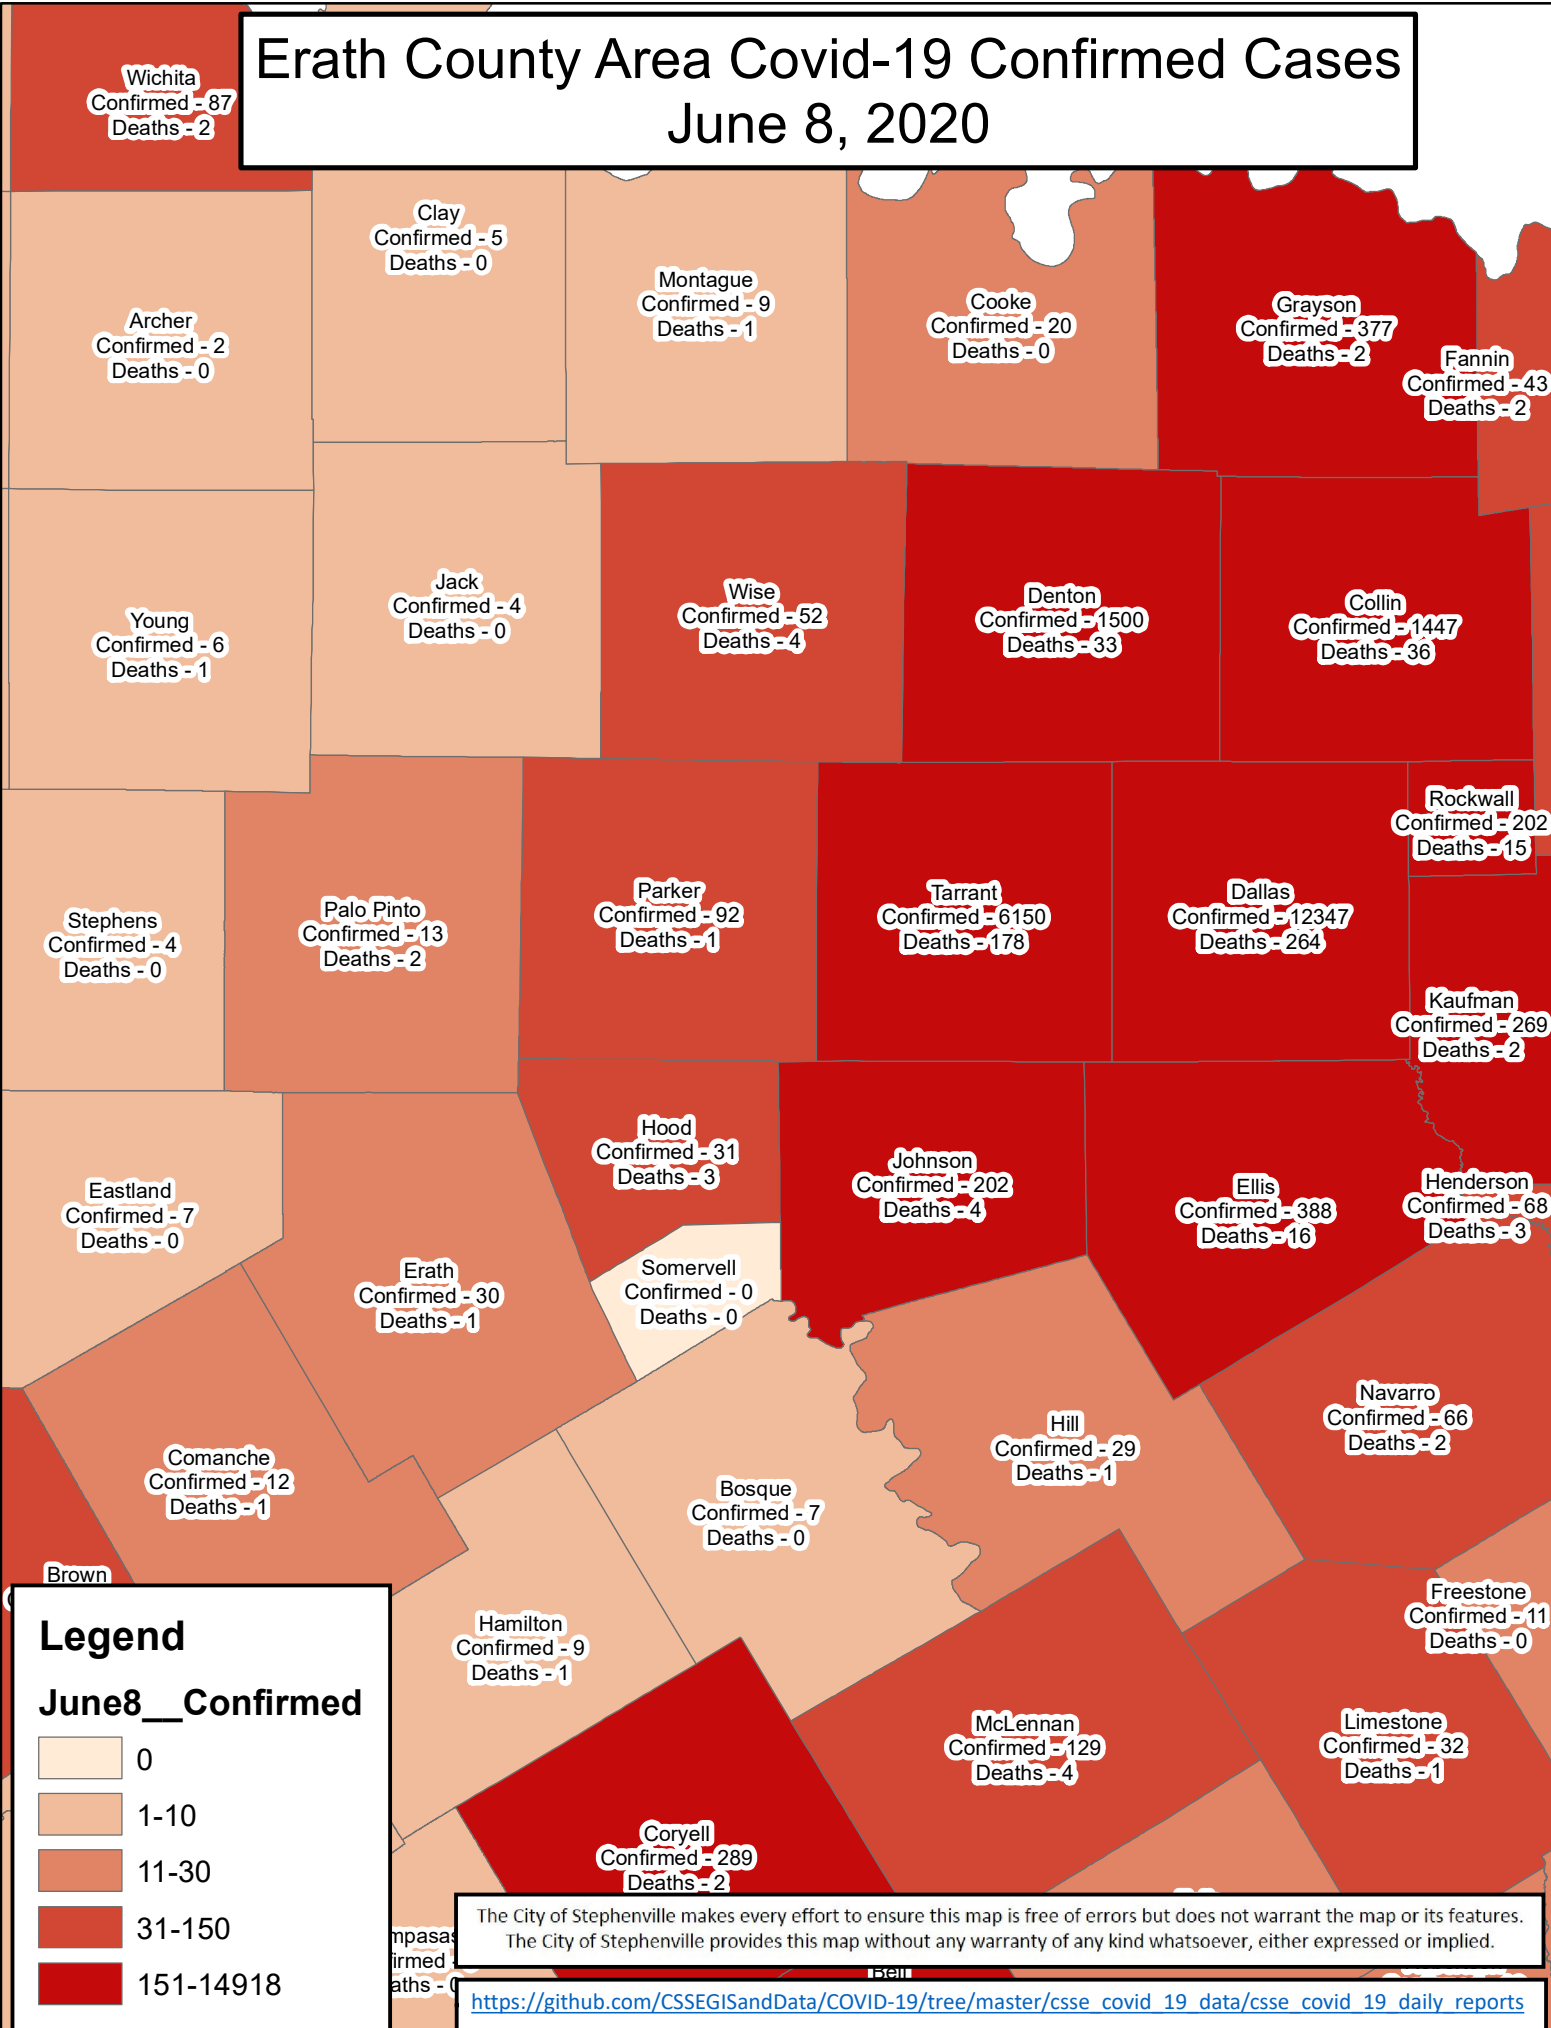

Erath County Area Covid-19 Confirmed Cases June 8, 2020

Legend

June8__Confirmed

- 0
- 1-10
- 11-30
- 31-150
- 151-14918

The City of Stephenville makes every effort to ensure this map is free of errors but does not warrant the map or its features. The City of Stephenville provides this map without any warranty of any kind whatsoever, either expressed or implied.

[https://github.com/CSSEGISandData/COVID-19/tree/master/csse covid 19 data/csse covid 19 daily reports](https://github.com/CSSEGISandData/COVID-19/tree/master/csse%20covid%2019%20data/csse%20covid%2019%20daily%20reports)