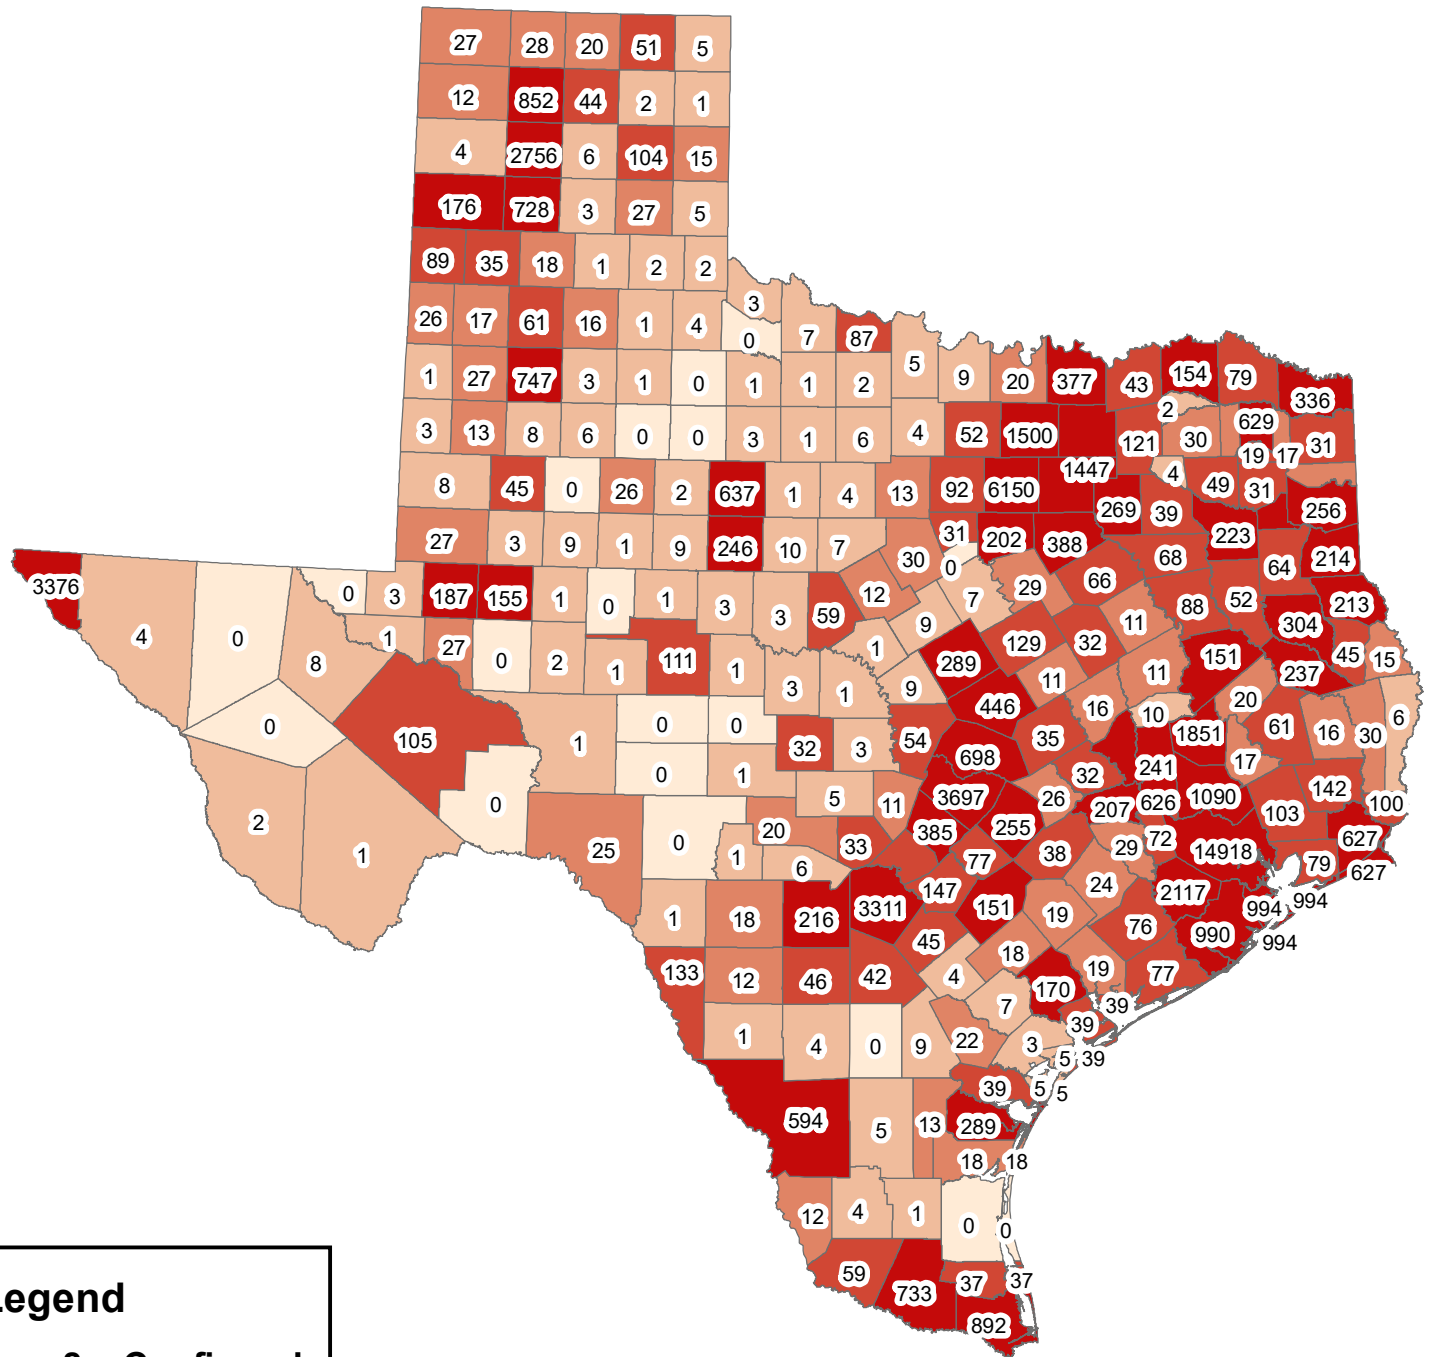

Texas Covid-19 Confirmed Cases June 8, 2020

Legend

June8__Confirmed

- 0
- 1-10
- 11-30
- 31-150
- 151-14918

The City of Stephenville makes every effort to ensure this map is free of errors but does not warrant the map or its features. The City of Stephenville provides this map without any warranty of any kind whatsoever, either expressed or implied.

[https://github.com/CSSEGISandData/COVID-19/tree/master/csse covid 19 data/csse covid 19 daily reports](https://github.com/CSSEGISandData/COVID-19/tree/master/csse%20covid%2019%20data/csse%20covid%2019%20daily%20reports)