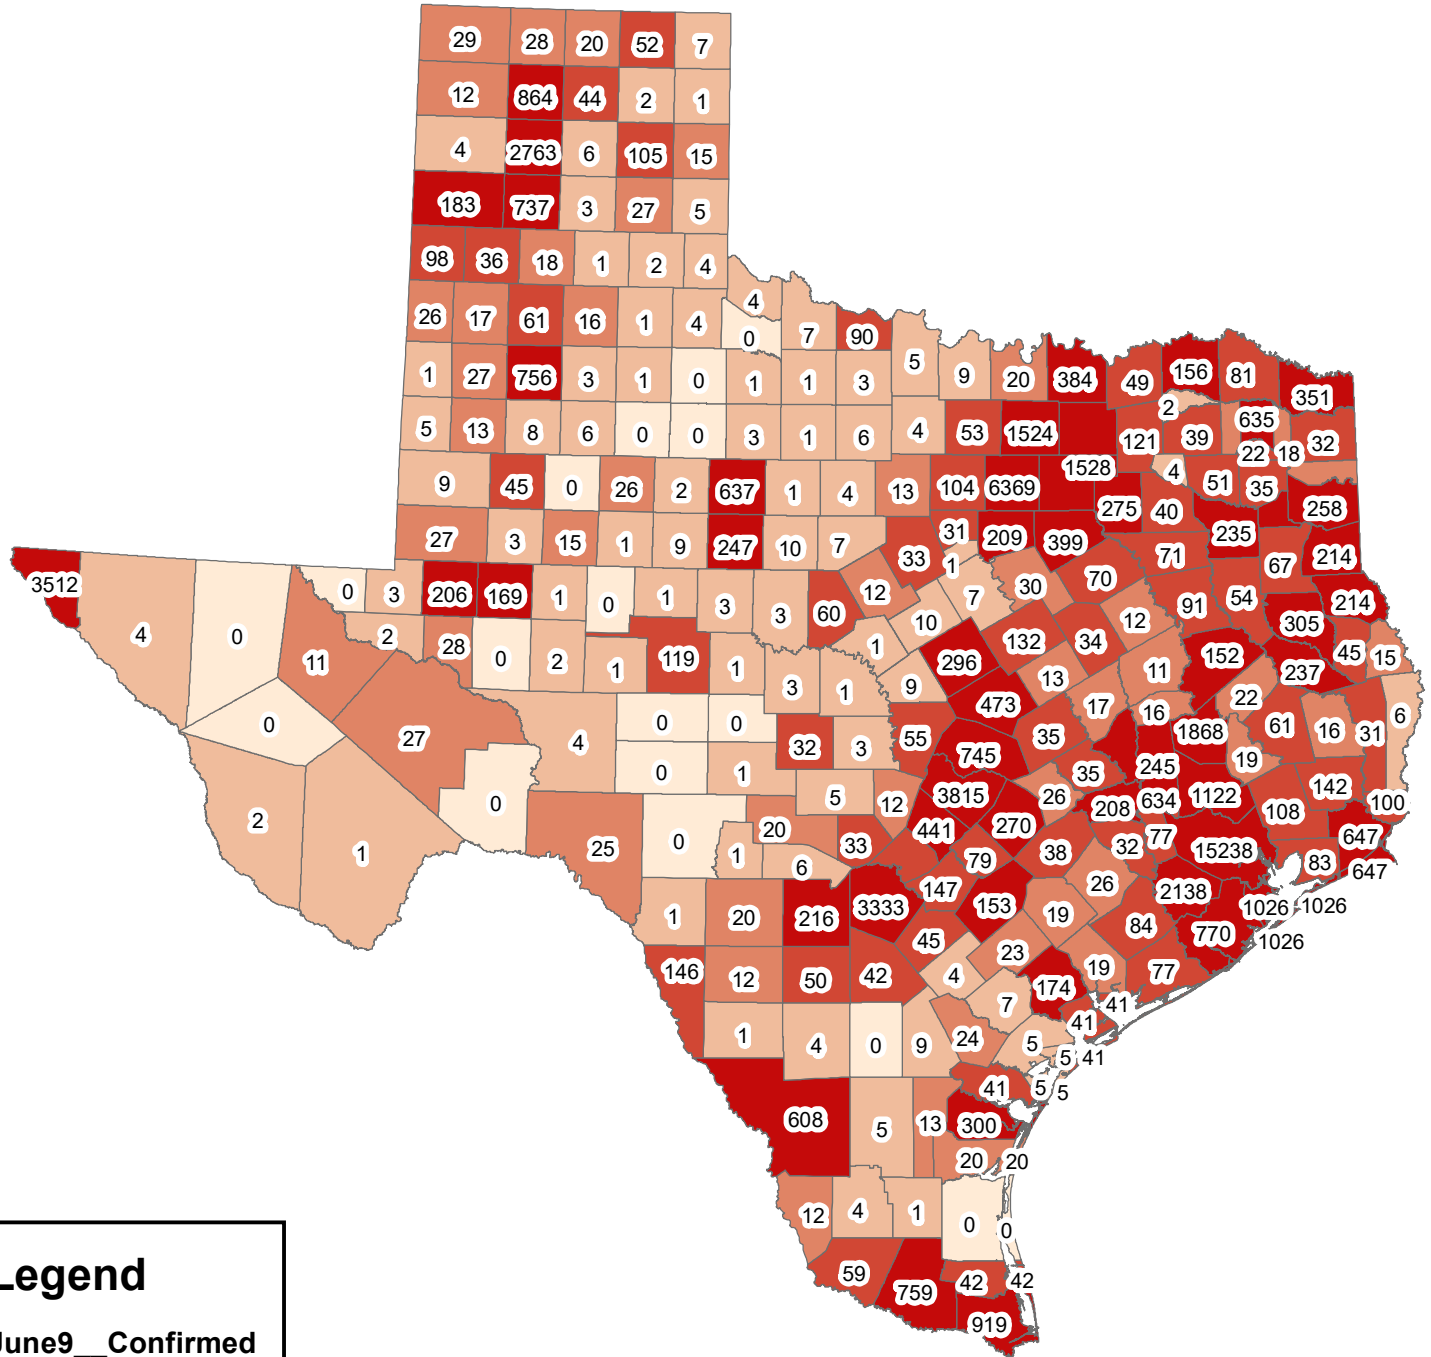

# Texas Covid-19 Confirmed Cases June 9, 2020

**Legend**

June9\_\_Confirmed

- 0
- 1-10
- 11-30
- 31-150
- 151-15238

The City of Stephenville makes every effort to ensure this map is free of errors but does not warrant the map or its features. The City of Stephenville provides this map without any warranty of any kind whatsoever, either expressed or implied.

[https://github.com/CSSEGISandData/COVID-19/tree/master/csse\\_covid\\_19\\_data/csse\\_covid\\_19\\_daily\\_reports](https://github.com/CSSEGISandData/COVID-19/tree/master/csse_covid_19_data/csse_covid_19_daily_reports)