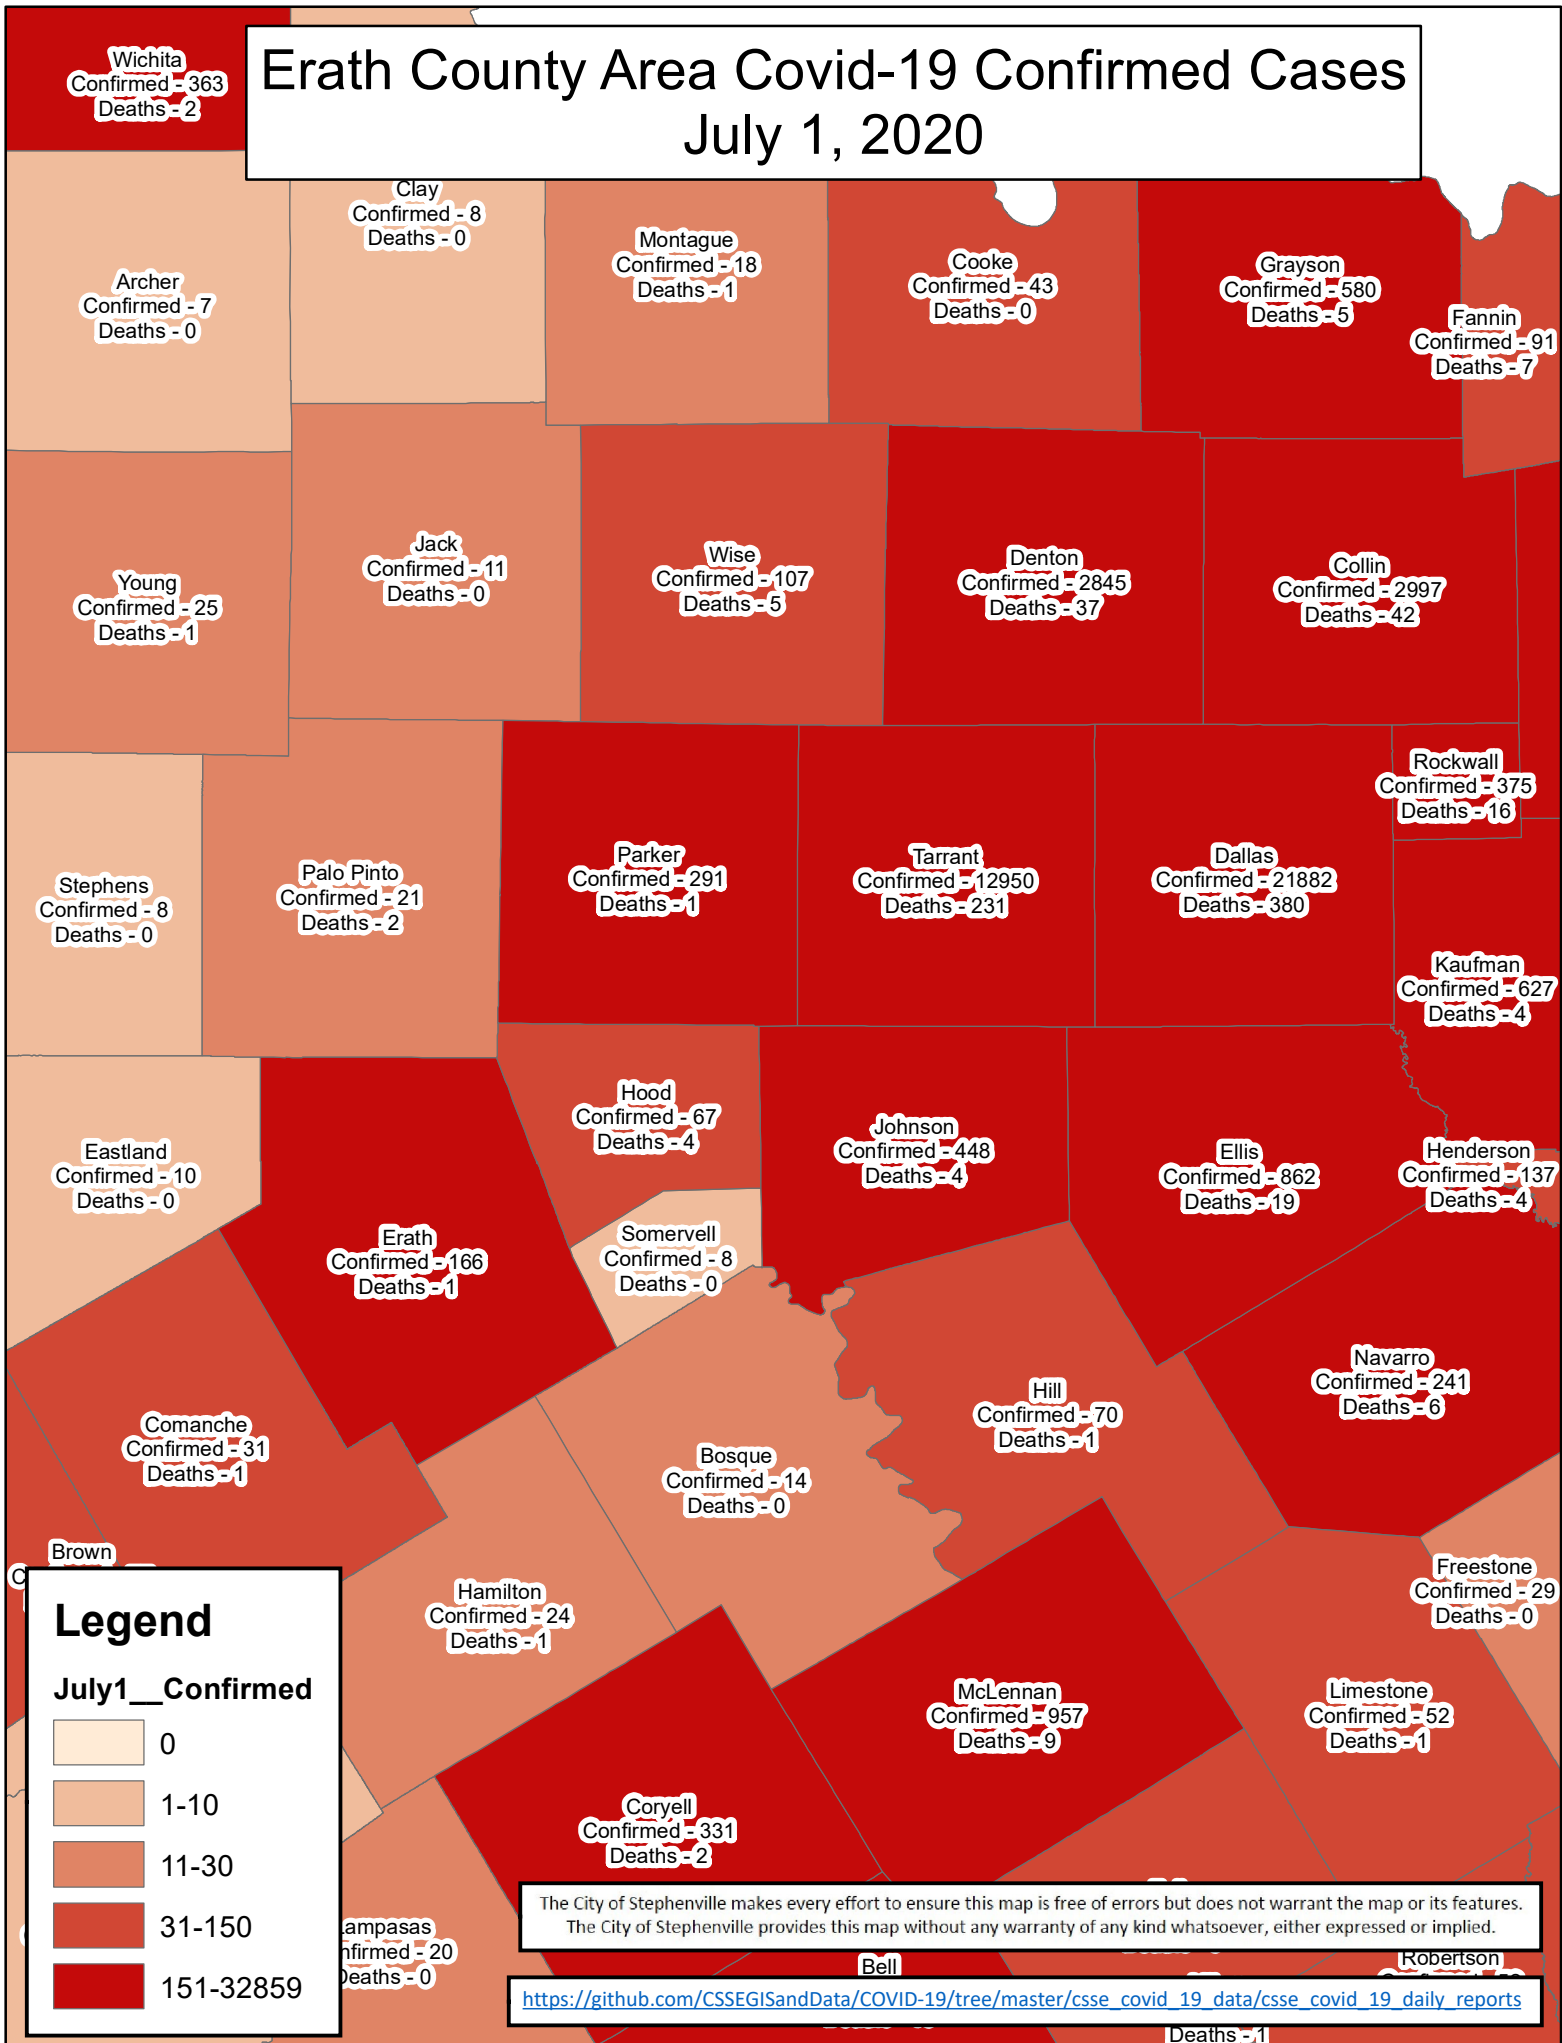

# Erath County Area Covid-19 Confirmed Cases July 1, 2020

**Legend**

July1\_\_Confirmed

- 0
- 1-10
- 11-30
- 31-150
- 151-32859

The City of Stephenville makes every effort to ensure this map is free of errors but does not warrant the map or its features. The City of Stephenville provides this map without any warranty of any kind whatsoever, either expressed or implied.

[https://github.com/CSSEGISandData/COVID-19/tree/master/csse\\_covid\\_19\\_data/csse\\_covid\\_19\\_daily\\_reports](https://github.com/CSSEGISandData/COVID-19/tree/master/csse_covid_19_data/csse_covid_19_daily_reports)