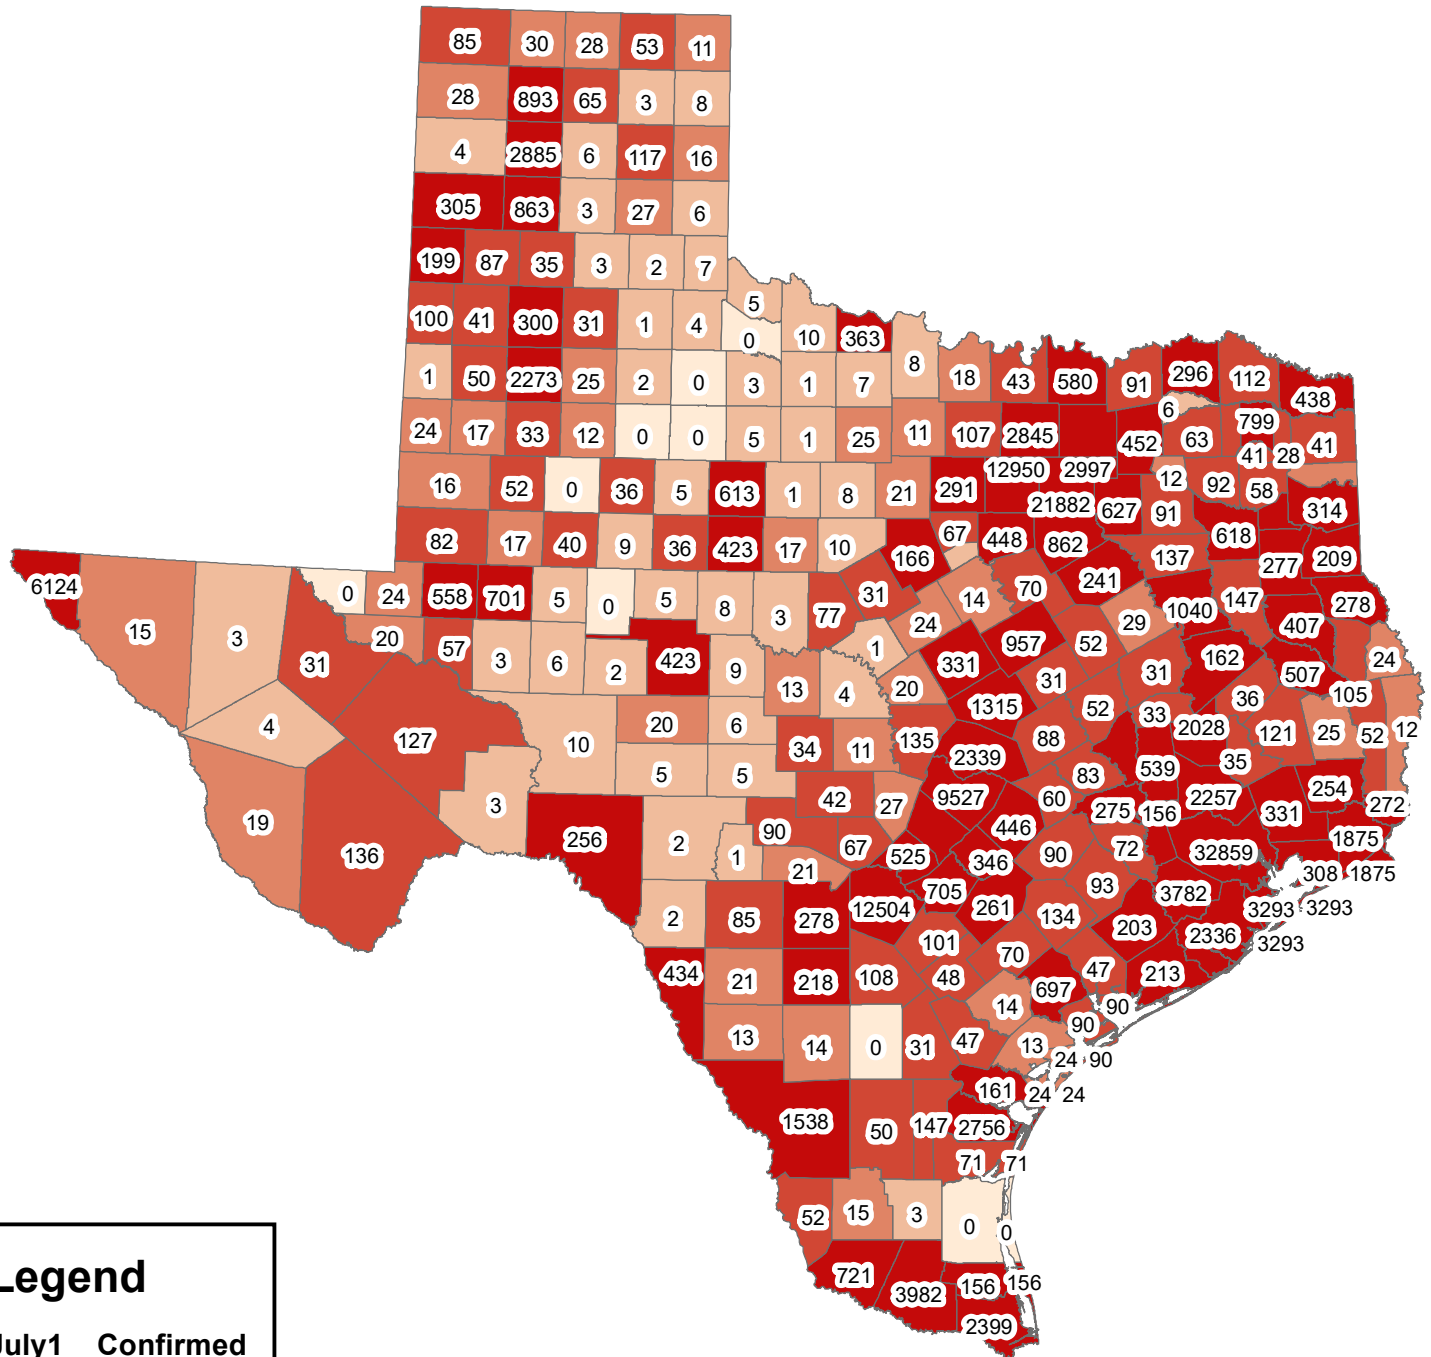

Texas Covid-19 Confirmed Cases July 1, 2020

Legend

July1__Confirmed

- 0
- 1-10
- 11-30
- 31-150
- 151-32859

The City of Stephenville makes every effort to ensure this map is free of errors but does not warrant the map or its features. The City of Stephenville provides this map without any warranty of any kind whatsoever, either expressed or implied.

https://github.com/CSSEGISandData/COVID-19/tree/master/csse_covid_19_data/csse_covid_19_daily_reports