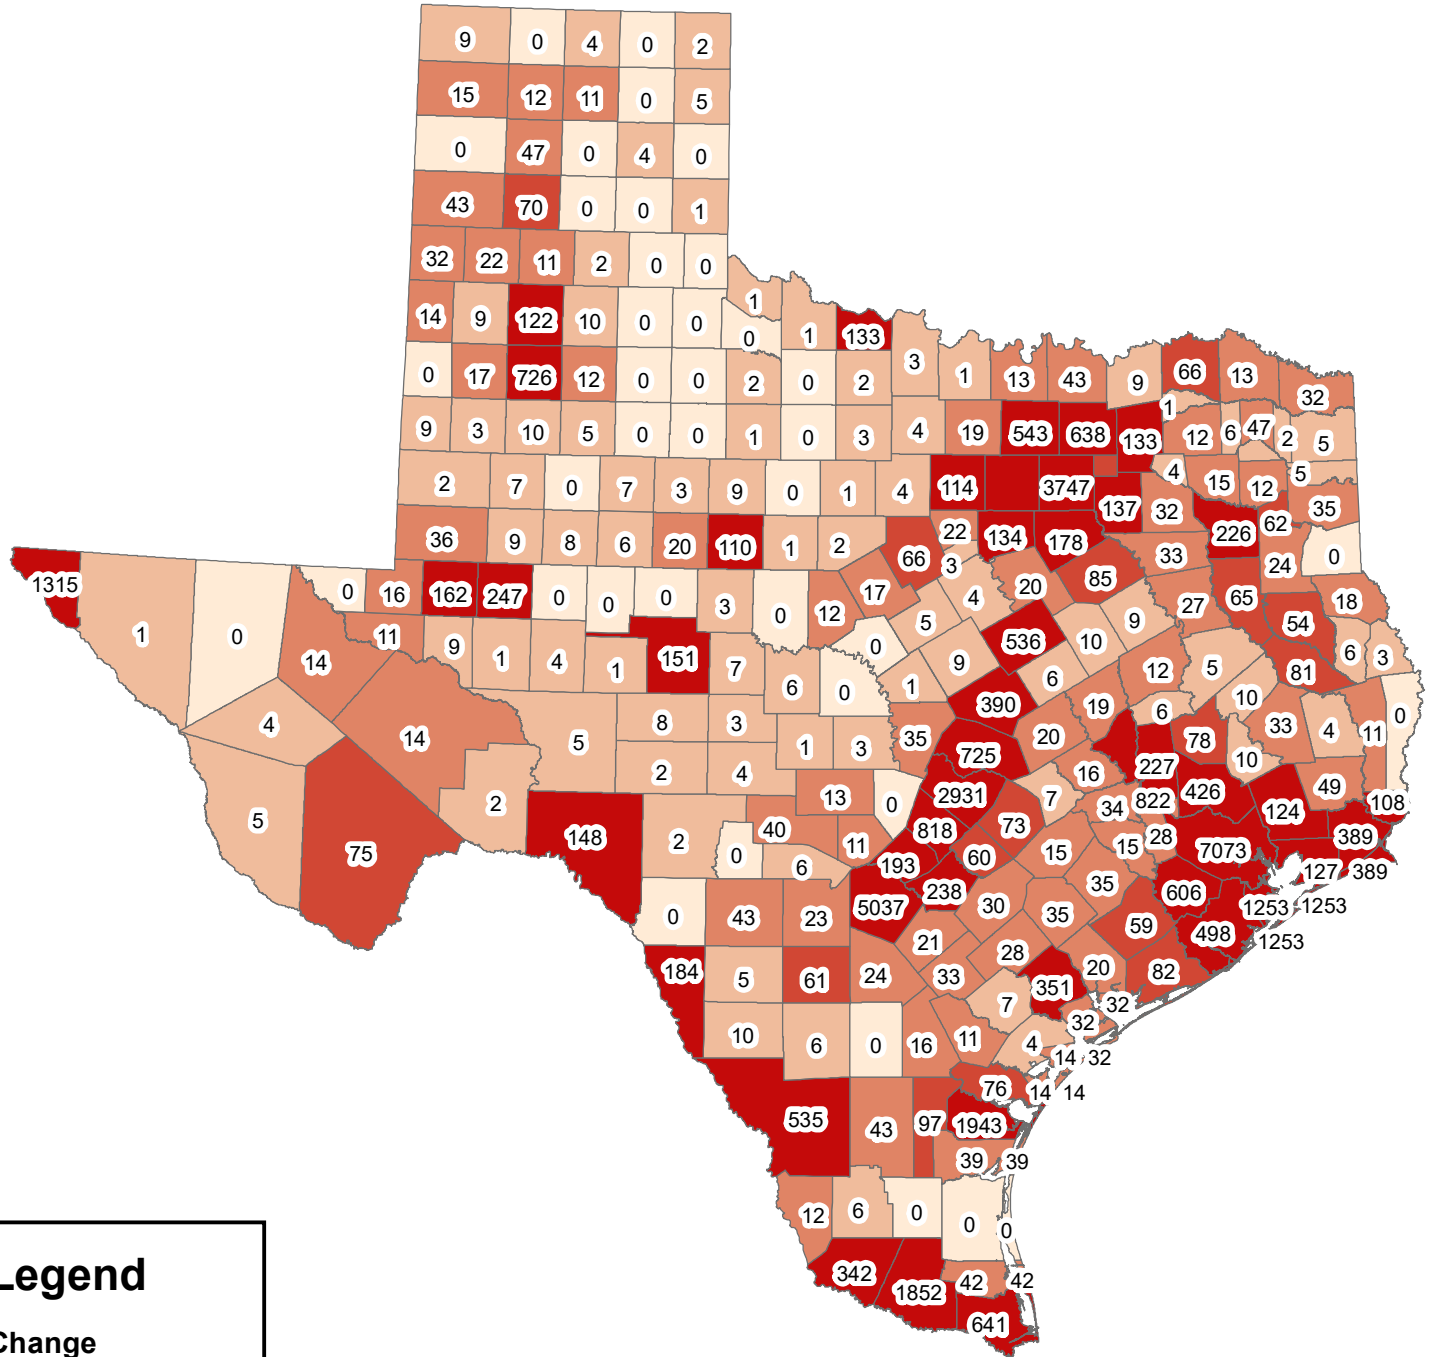

Texas Covid-19 Confirmed Cases Change June 24 - July 1, 2020

Legend

Change

- 0
- 1 - 10
- 11 - 50
- 51 - 100
- 101 - 7073

The City of Stephenville makes every effort to ensure this map is free of errors but does not warrant the map or its features. The City of Stephenville provides this map without any warranty of any kind whatsoever, either expressed or implied.

https://github.com/CSSEGISandData/COVID-19/tree/master/csse_covid_19_data/csse_covid_19_daily_reports