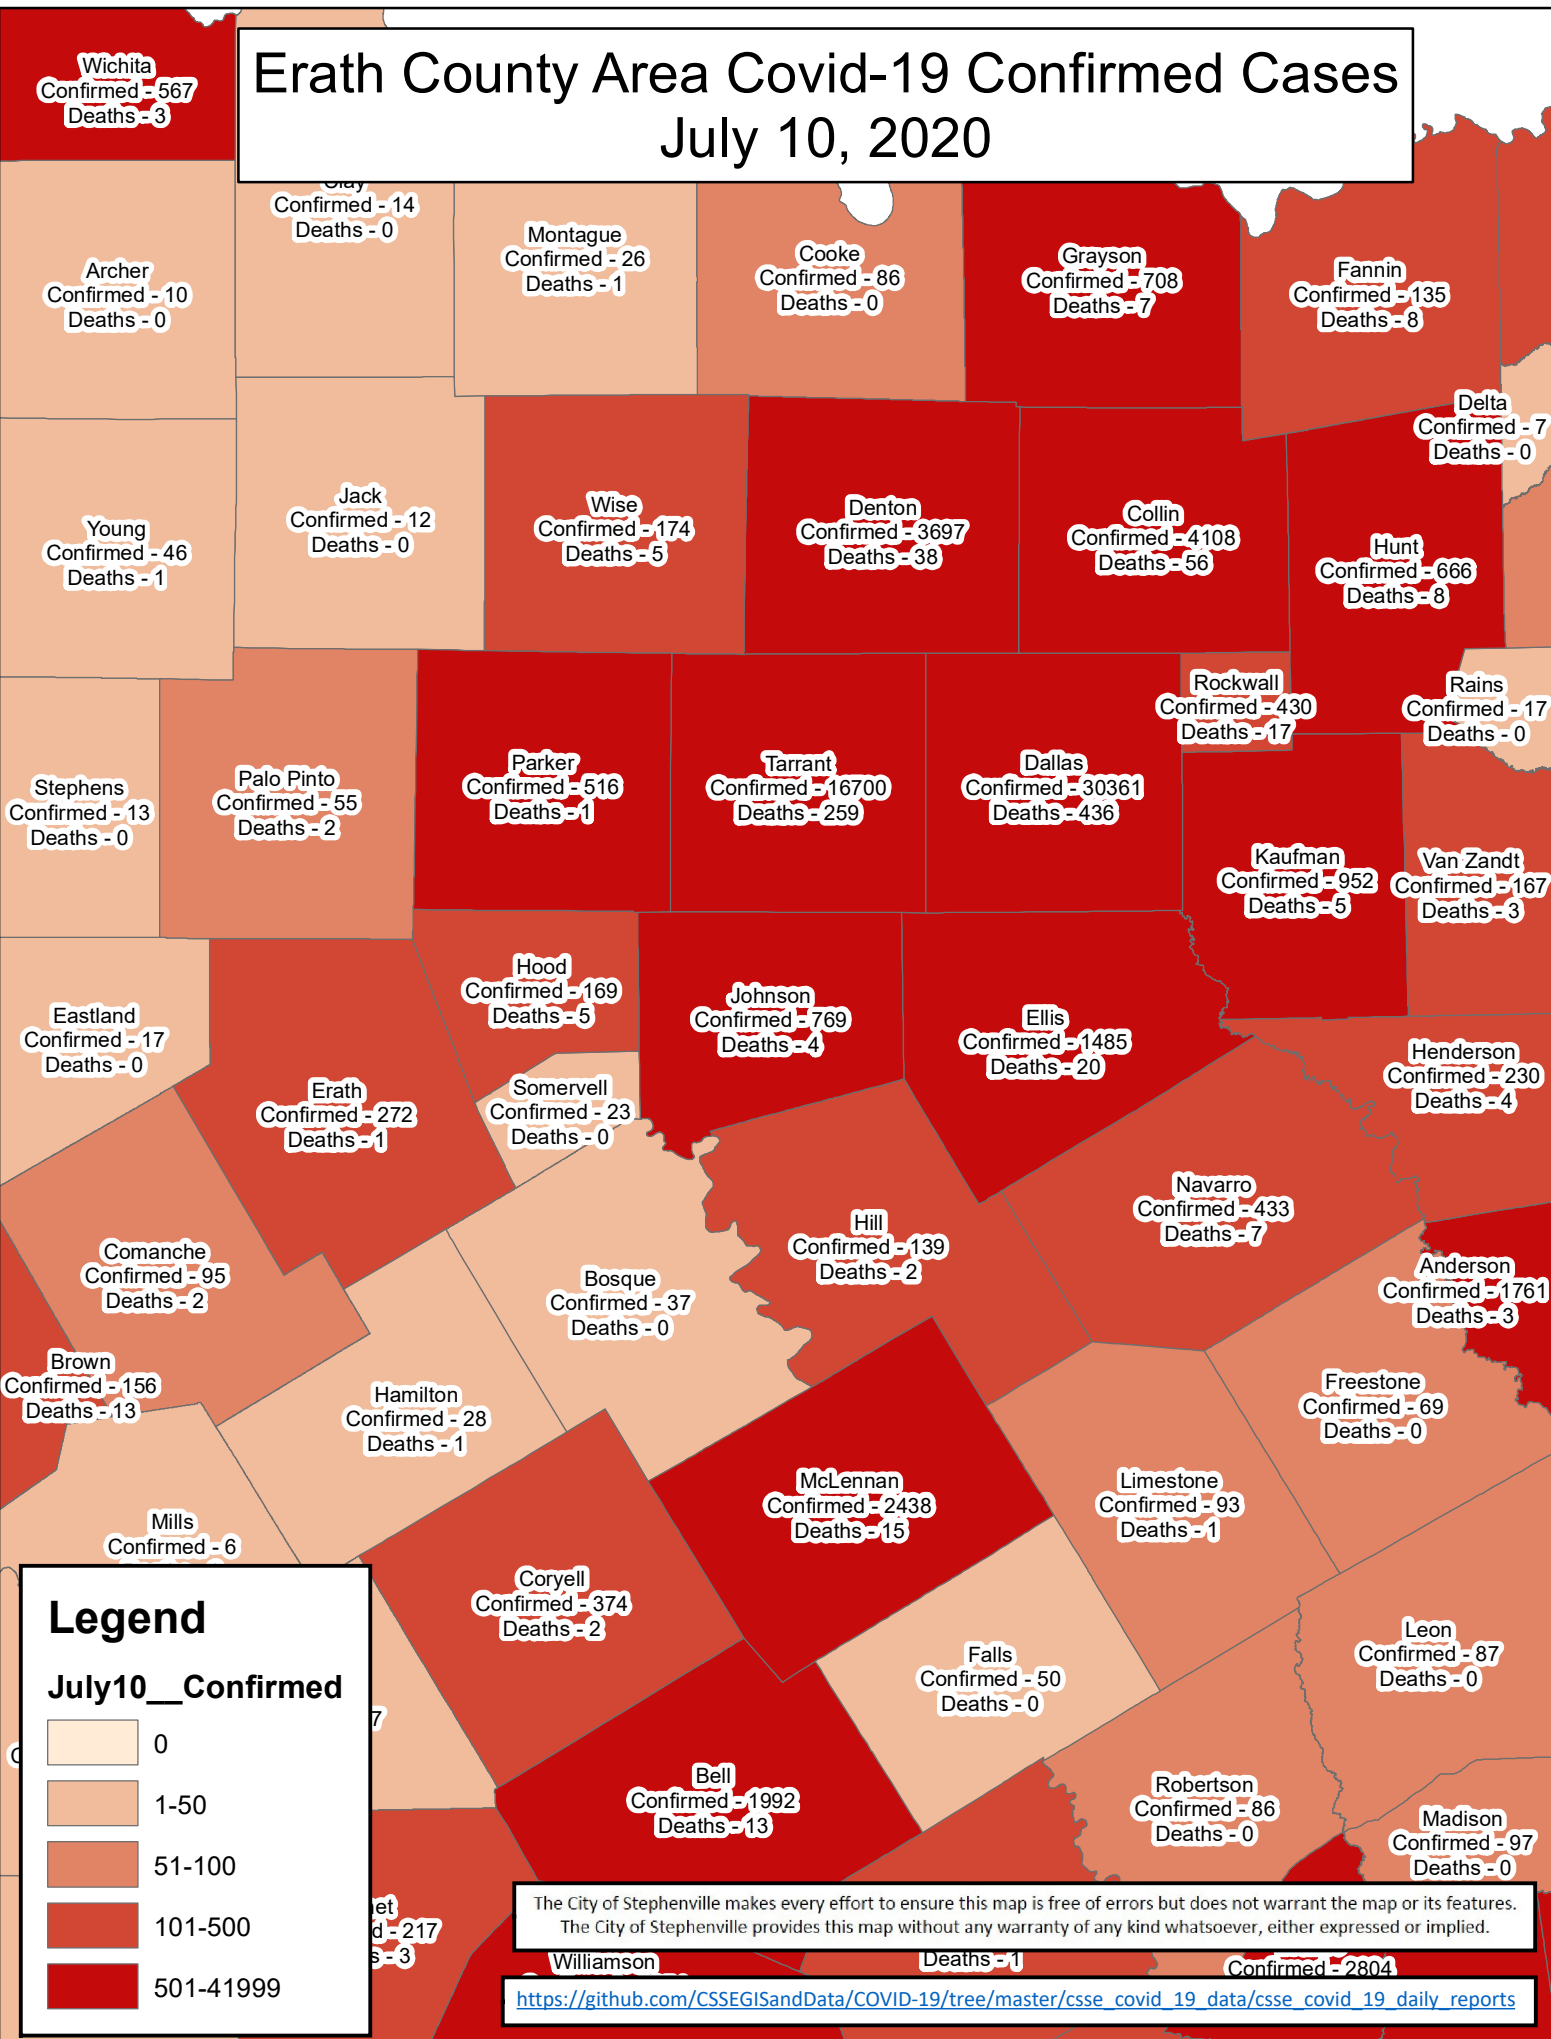

Erath County Area Covid-19 Confirmed Cases July 10, 2020

Legend

July10__Confirmed

- 0
- 1-50
- 51-100
- 101-500
- 501-41999

The City of Stephenville makes every effort to ensure this map is free of errors but does not warrant the map or its features. The City of Stephenville provides this map without any warranty of any kind whatsoever, either expressed or implied.

https://github.com/CSSEGISandData/COVID-19/tree/master/csse_covid_19_data/csse_covid_19_daily_reports