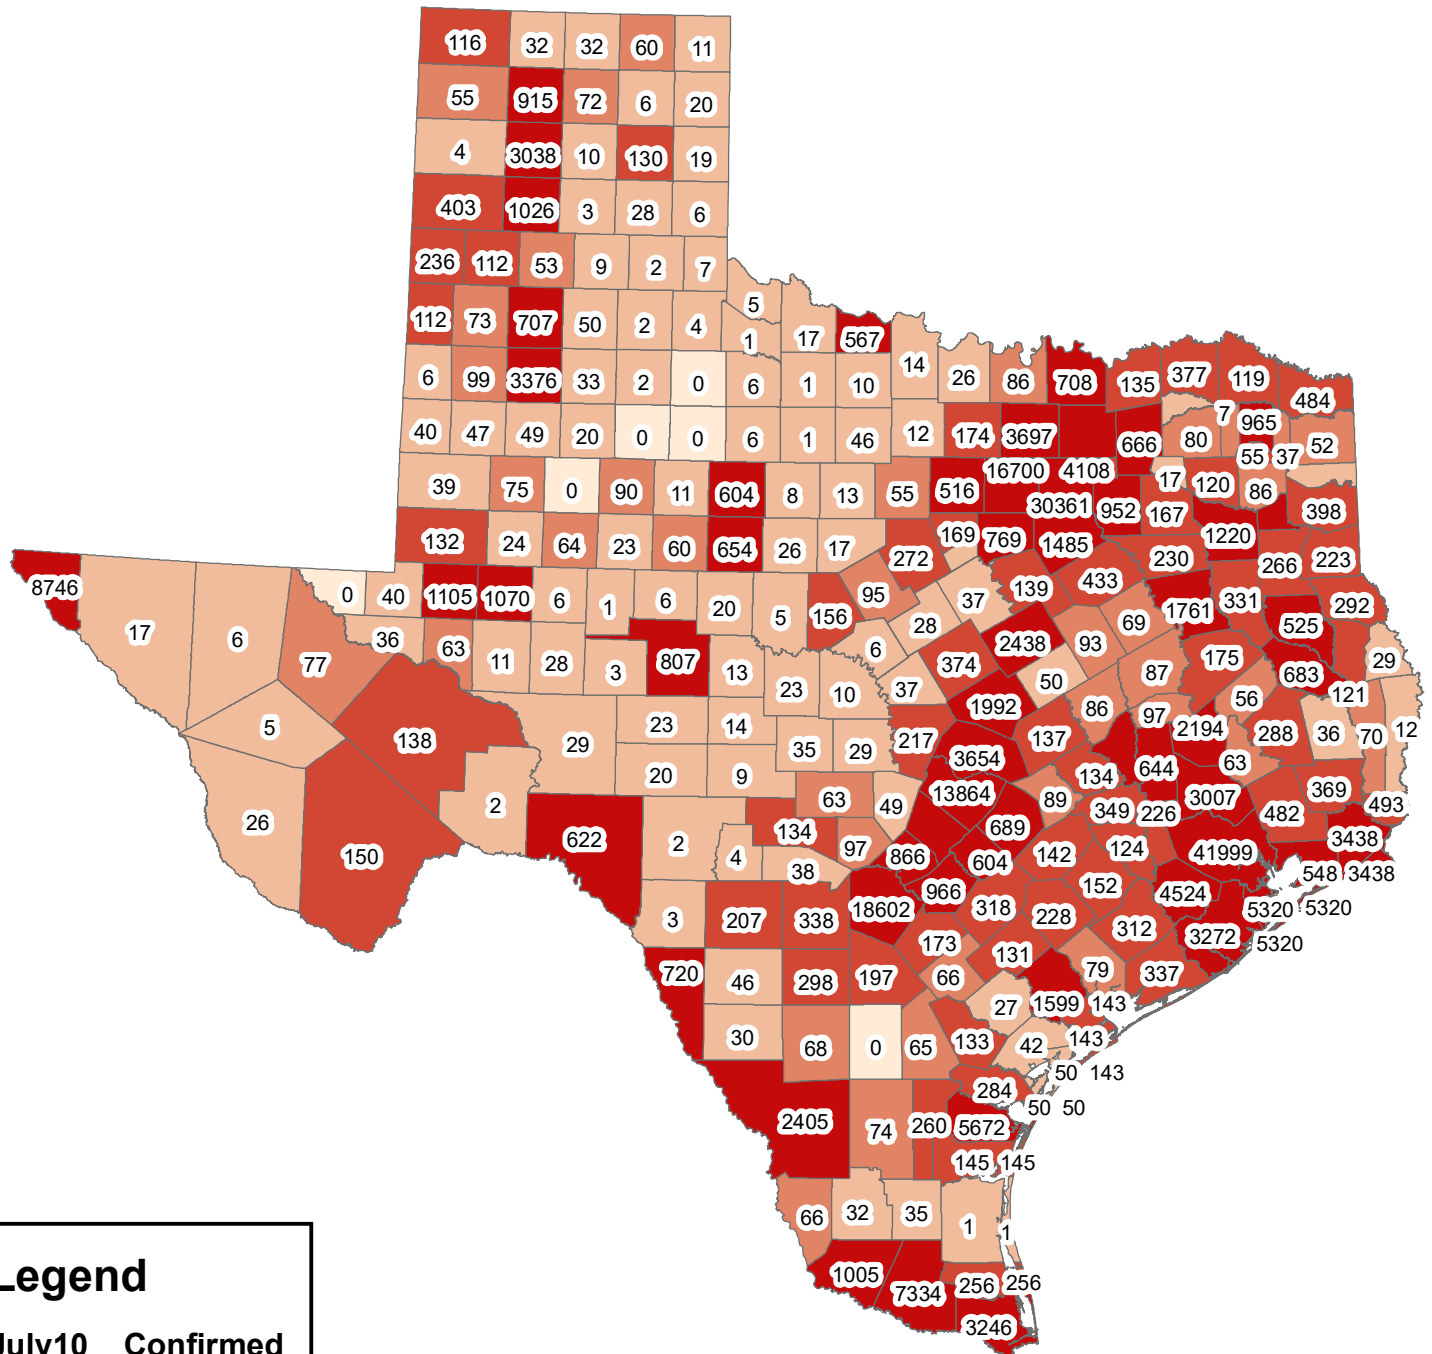

Texas Covid-19 Confirmed Cases July 10, 2020

Legend

July10_Confirmed

- 0
- 1-50
- 51-100
- 101-500
- 501-41999

The City of Stephenville makes every effort to ensure this map is free of errors but does not warrant the map or its features.
The City of Stephenville provides this map without any warranty of any kind whatsoever, either expressed or implied.

https://github.com/CSSEGISandData/COVID-19/tree/master/csse_covid_19_data/csse_covid_19_daily_reports