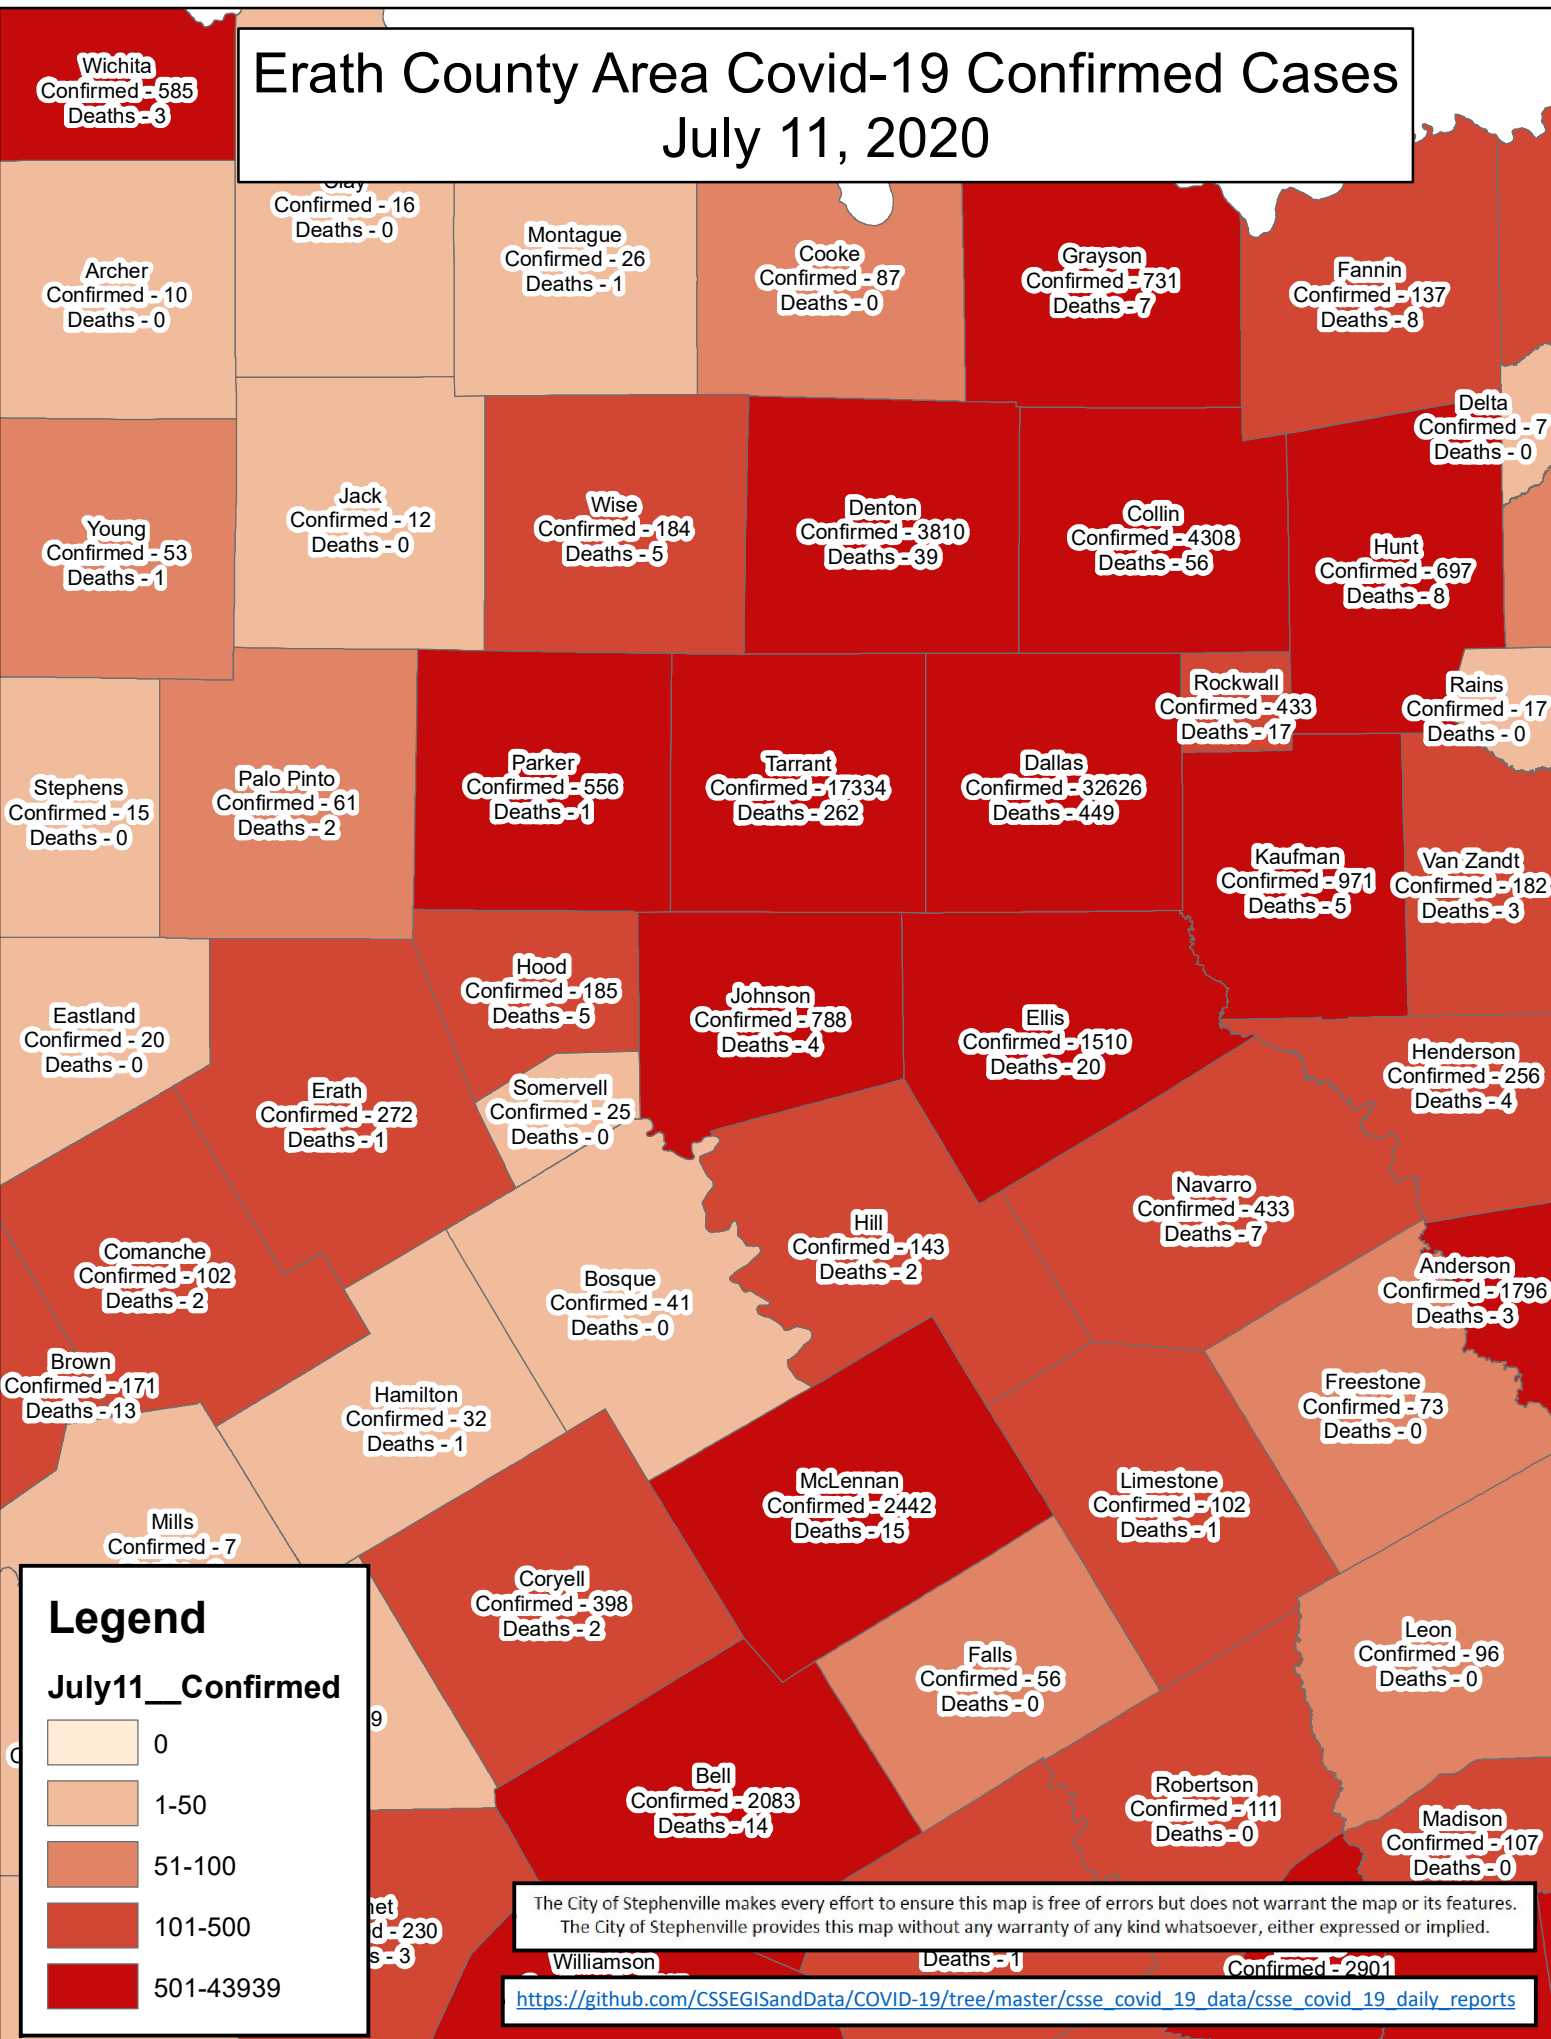

Erath County Area Covid-19 Confirmed Cases July 11, 2020

Legend

July11__Confirmed

- 0
- 1-50
- 51-100
- 101-500
- 501-43939

The City of Stephenville makes every effort to ensure this map is free of errors but does not warrant the map or its features. The City of Stephenville provides this map without any warranty of any kind whatsoever, either expressed or implied.

https://github.com/CSSEGISandData/COVID-19/tree/master/csse_covid_19_data/csse_covid_19_daily_reports