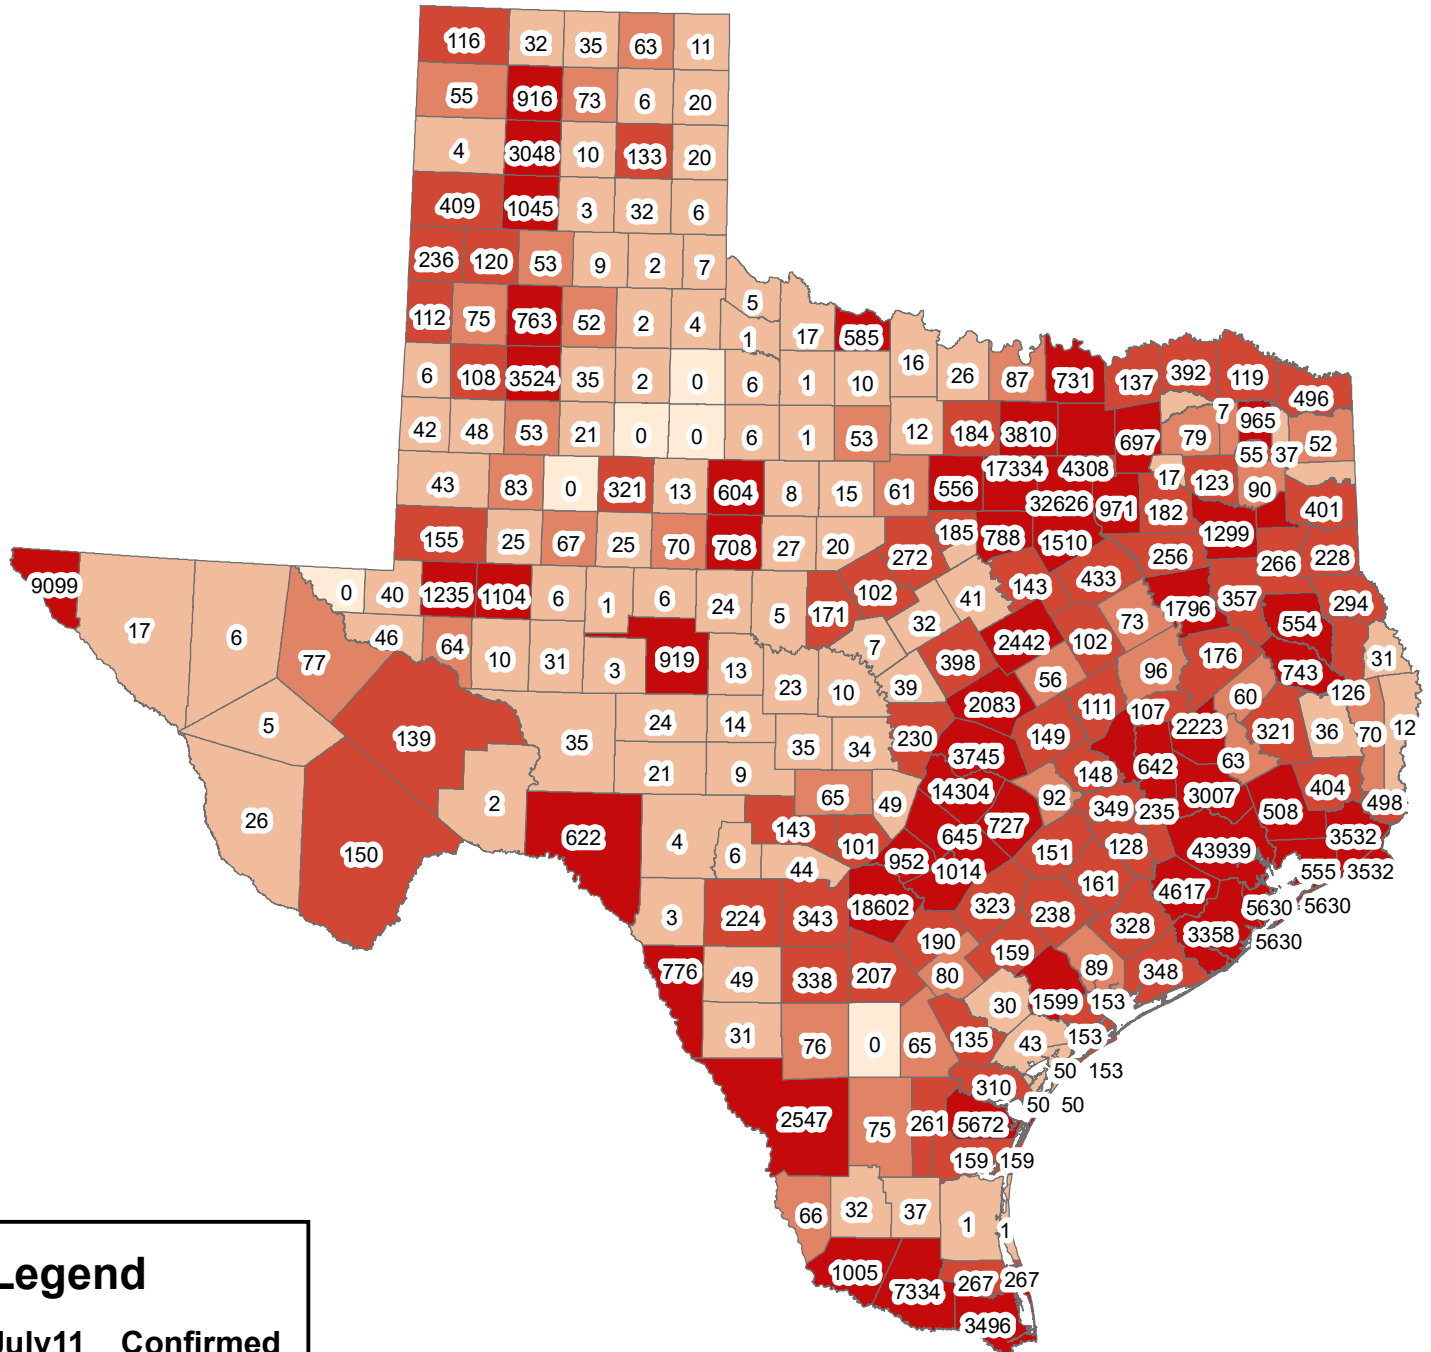

# Texas Covid-19 Confirmed Cases July 11, 2020

**Legend**

July11\_Confirmed

- 0
- 1-50
- 51-100
- 101-500
- 501-43939

The City of Stephenville makes every effort to ensure this map is free of errors but does not warrant the map or its features. The City of Stephenville provides this map without any warranty of any kind whatsoever, either expressed or implied.

[https://github.com/CSSEGISandData/COVID-19/tree/master/csse\\_covid\\_19\\_data/csse\\_covid\\_19\\_daily\\_reports](https://github.com/CSSEGISandData/COVID-19/tree/master/csse_covid_19_data/csse_covid_19_daily_reports)